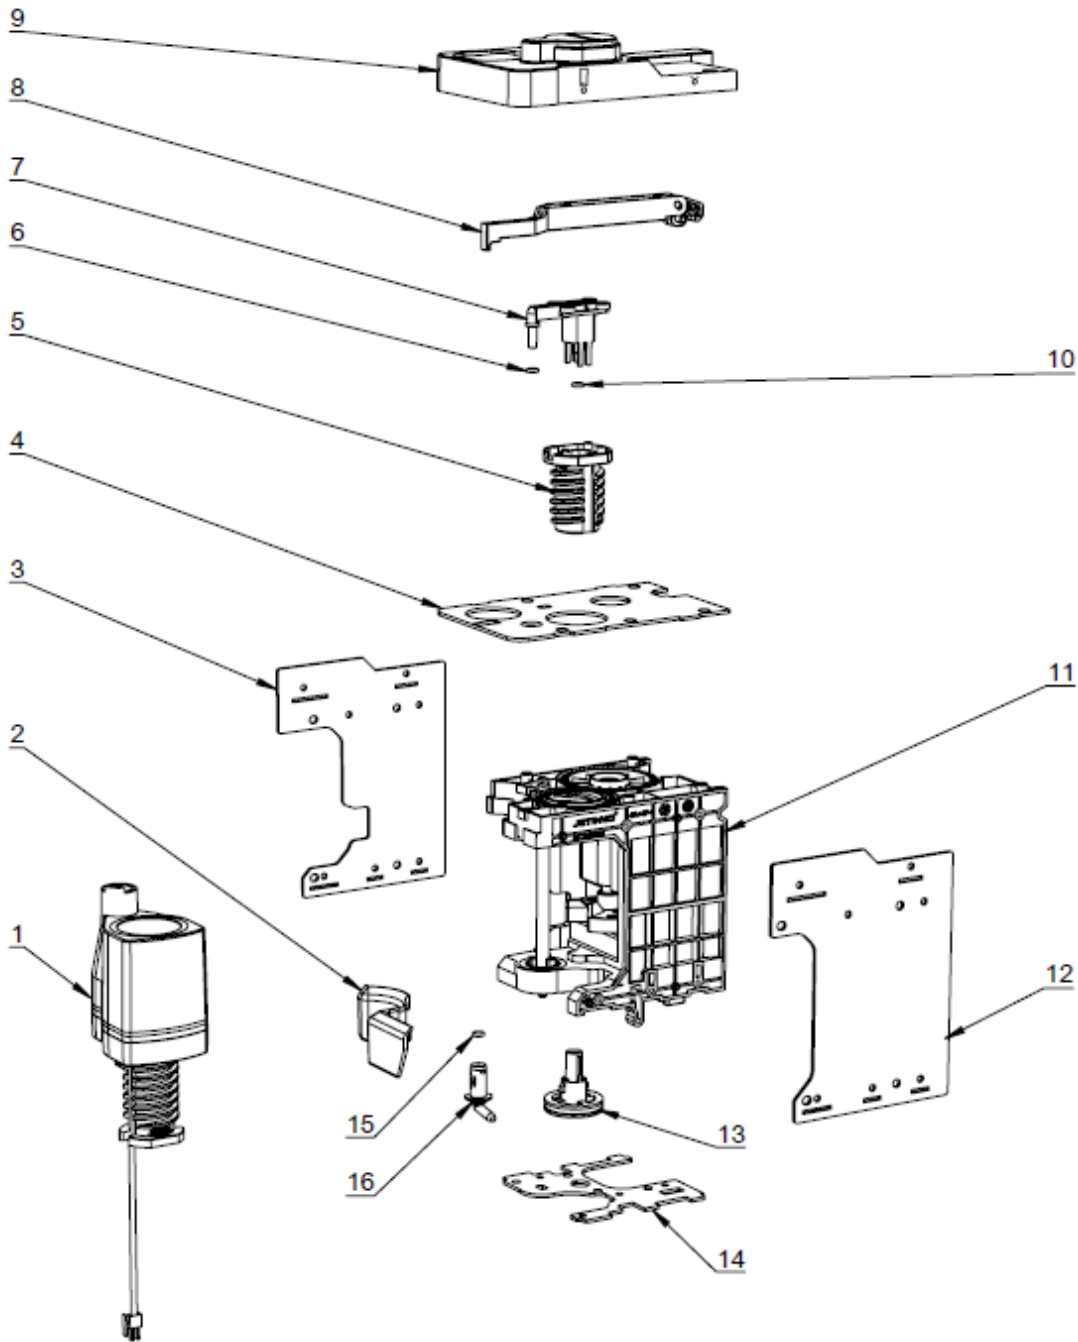

3111055400 14g ES Brewer

S/N	P/N	Description	Qty	Remark
1	3111055500	14g Brew Chamber Assembly	1	
2	5121052200	Coffee Cake Wiper	1	
3	5113811000	Brewer Left Enforce Plate	1	
4	5113813000	Brewer Upper Enforce Plate	1	

Copying or forwarding the contents shall be subject to the written permission of JETINNO