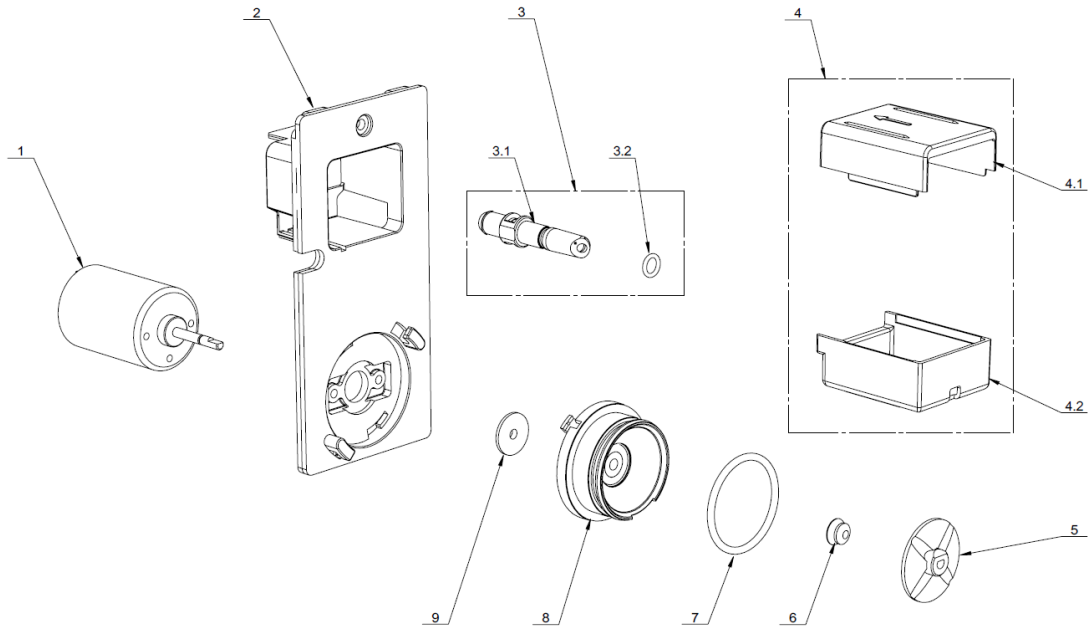

3121050100 Mixer Driver Assembly

S/N	P/N	Description	Qty	Remark
1	5402090800	Mixer Motor With Wire & Connector	1	
2	5121052800	Mixer Base	1	
3	3121050300	Mixer Water Inlet Tube Assembly	1	
3.1	3201050400	Mixer Water Inlet Tube	1	
3.2	5206051200	O ring D6*D1.5	1	
4	3121050200	Mixer Power Trap Assembly	1	
4.1	5121052700	Mixer Power Trap Upper Cover	1	
4.2	5121052600	Mixer Power Trap Lower Cover	1	
5	5121053200	Mixing Wheel For Mixer	1	
6	5206051100	V Ring For Mixer	1	
7	5206051300	O Ring D33.5*D2.65	1	
8	5121052100	Sealing Cover For Mixer	1	
9	5305050300	Washer Wheel	1