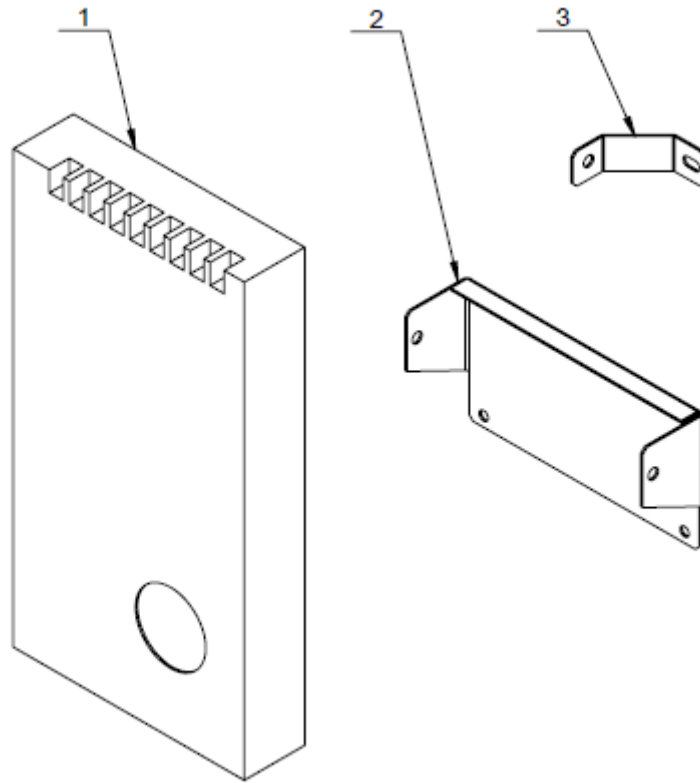

b 24V Power Supply Assembly

S/N	P/N	Description	Qty	Remark
1	3408050800	Power Supply RSP-200-24	1	
2	5123062800	Lower Bracket For 24V Power Supply	1	
3	5123062900	Upper Bracket For 24V Power Supply	1