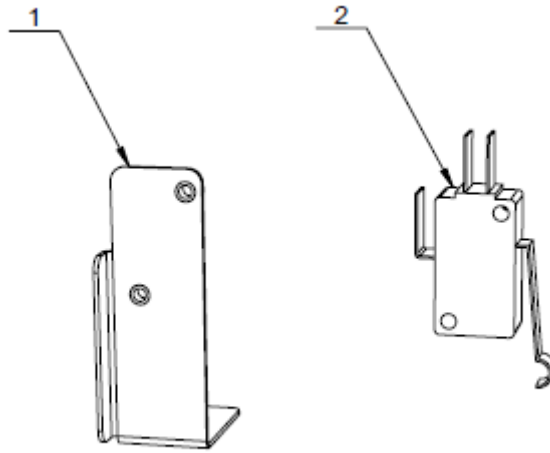

f Micro-switch Assembly

S/N	P/N	Description	Qty	Remark
1	5123115100	Micro-switch Bracket	1	
2	3313051900	Micro-switch G5T26(With Wire & Connector)	1