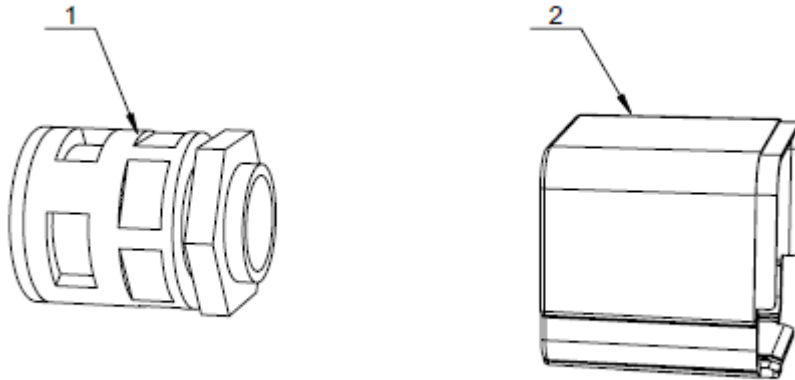

d Mixer Air Channel Cover Assembly