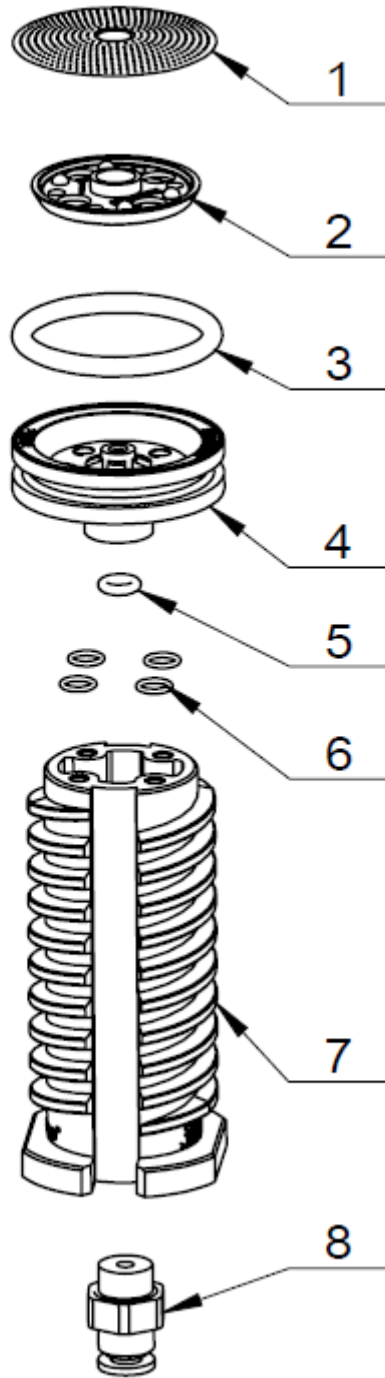

○,A Lower Piston Assembly

S/N	P/N	Description	Qty	Remark
1	5123059600	Lower Filter	1	
2	5111068700	Filter Supporter	1	
3	5206050800	O Ring ID30x3.5	1	

Copying or forwarding the contents shall be subject to the written permission of JETINNO