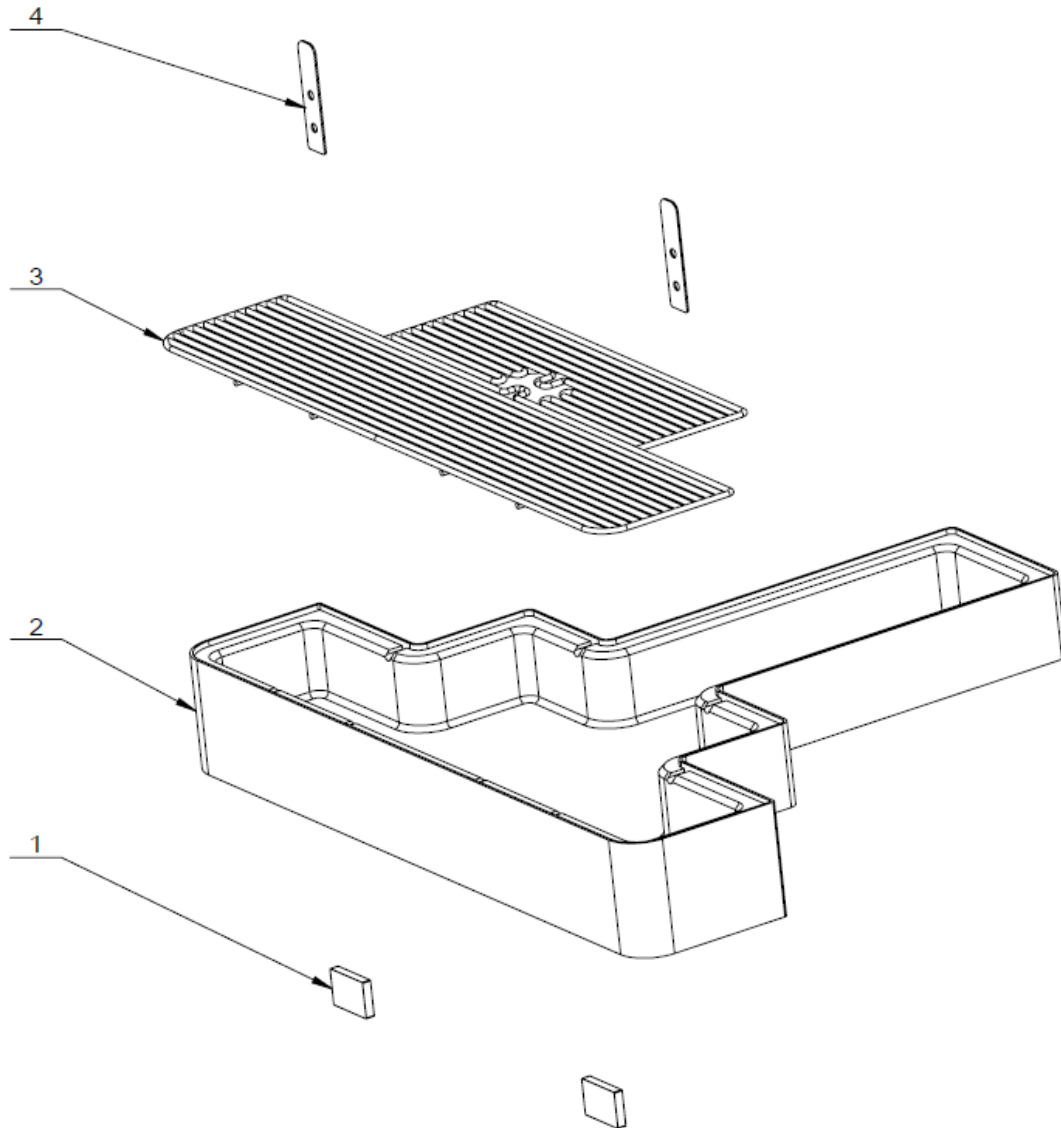

3111108100 Water Drip Plate Assembly

S/N	P/N	Description	Qty	Remark
1	5205050700	Magnet For Water Drip Plate	2	
2	5121050100	Water Drip Plate For JLTT-ES4C-P	1	
3	5125050800	Water Drip Plate Lid For JLTT-ES4C-P	1	
4	5113127301	Water Drip Plate Limit Plate	2