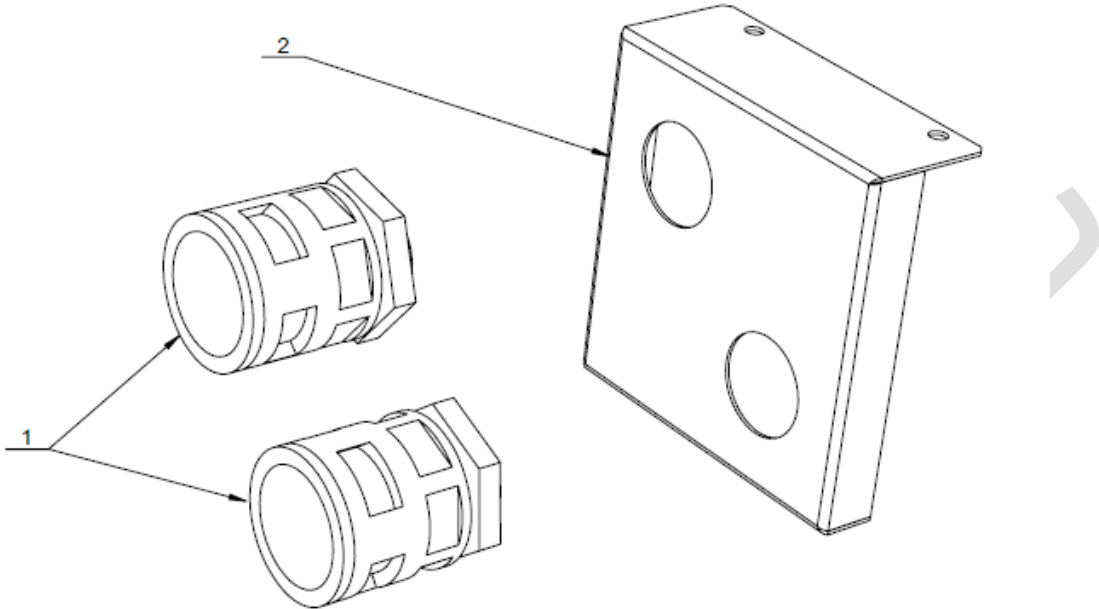

c Air Channel Bracket Assembly