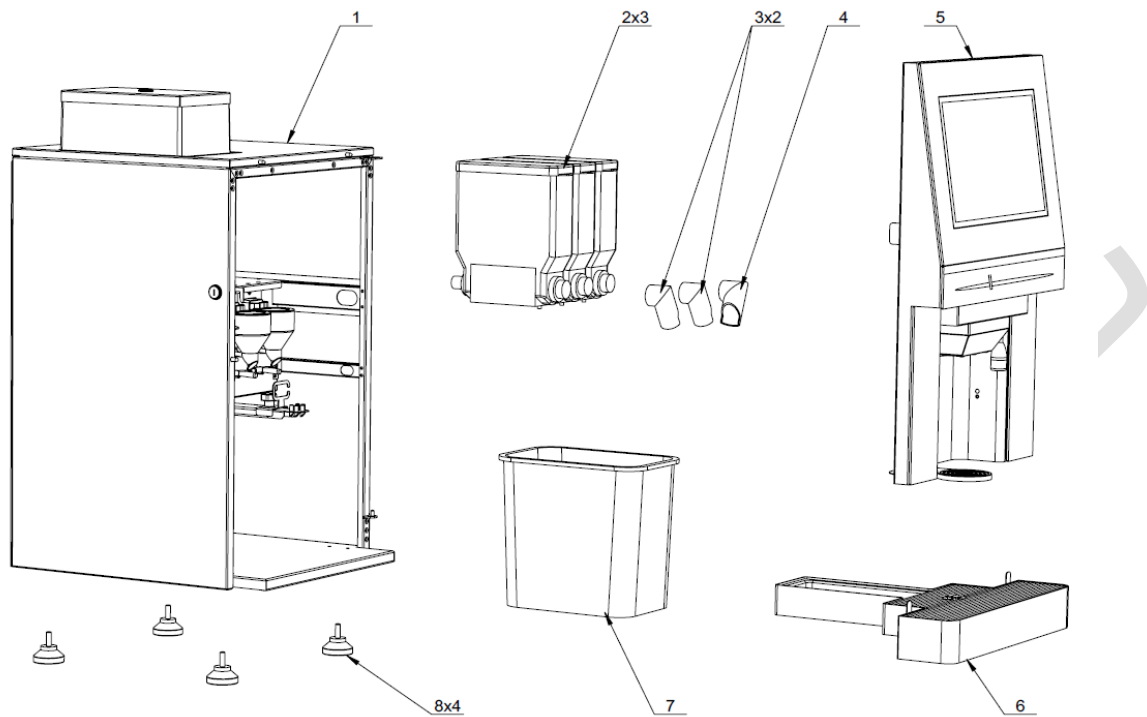

# JLTT-ES4C-P

S/N	P/N	Description	Qty	Remark
1	A	JLTT-ES4C-P Cabinet Assembly	1	
2	2104050500	Desktop Machine Instant Container (W67H220)	3	
3	5111061000	Instant Container Outlet(Right)	2	
4	5121053700	Instant Container Outlet(Left)	1	
5	B	JLTT-ES4C-P Door Assembly	1	
6	3111108100	Water Drip Plate Assembly	1	
7	5212050600	Waste Bin-8L	1	
8	3204050200	Foot For Desktop Machine M8x15	4	