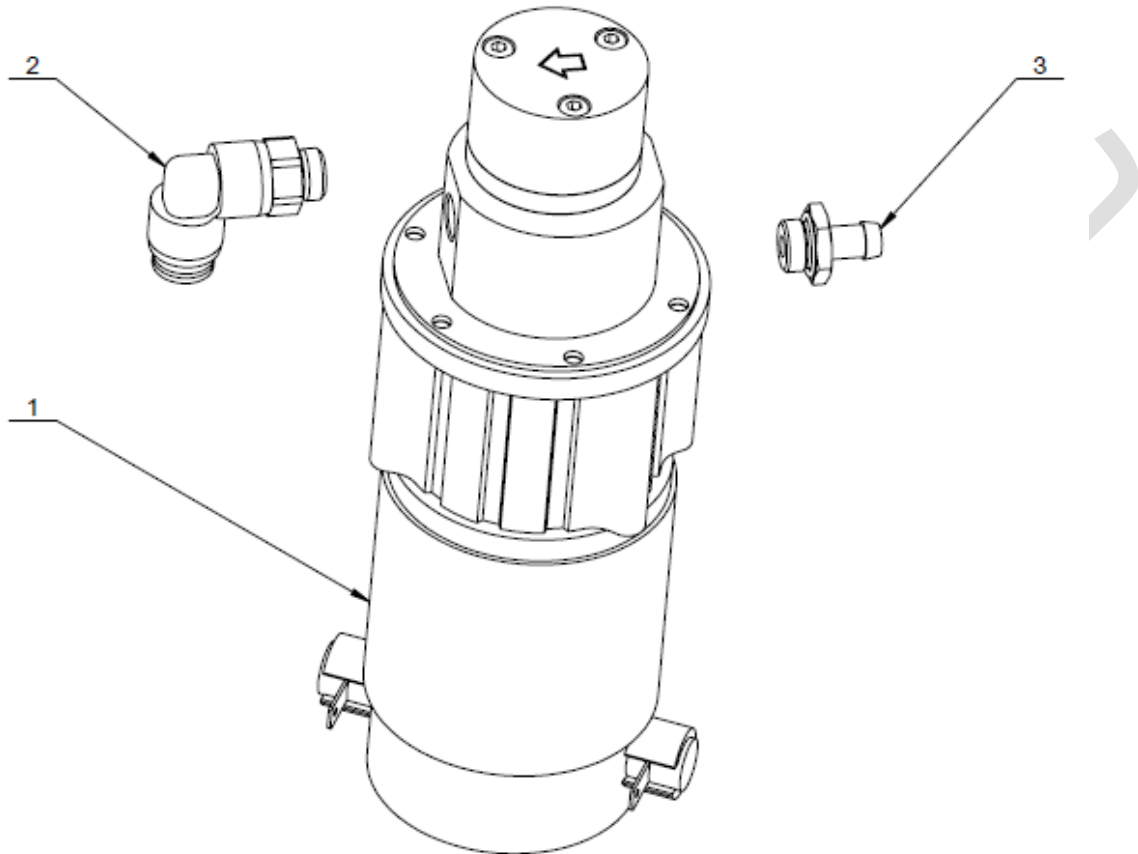

3403051100 Gear Pump Assembly

S/N	P/N	Description	Qty	Remark
1	3201051500	Elbow Connector D6 G1-8	1	
2	3403050800	Gear Pump	1	
3	3201050700	Plug Nipple D6 G1-8	1