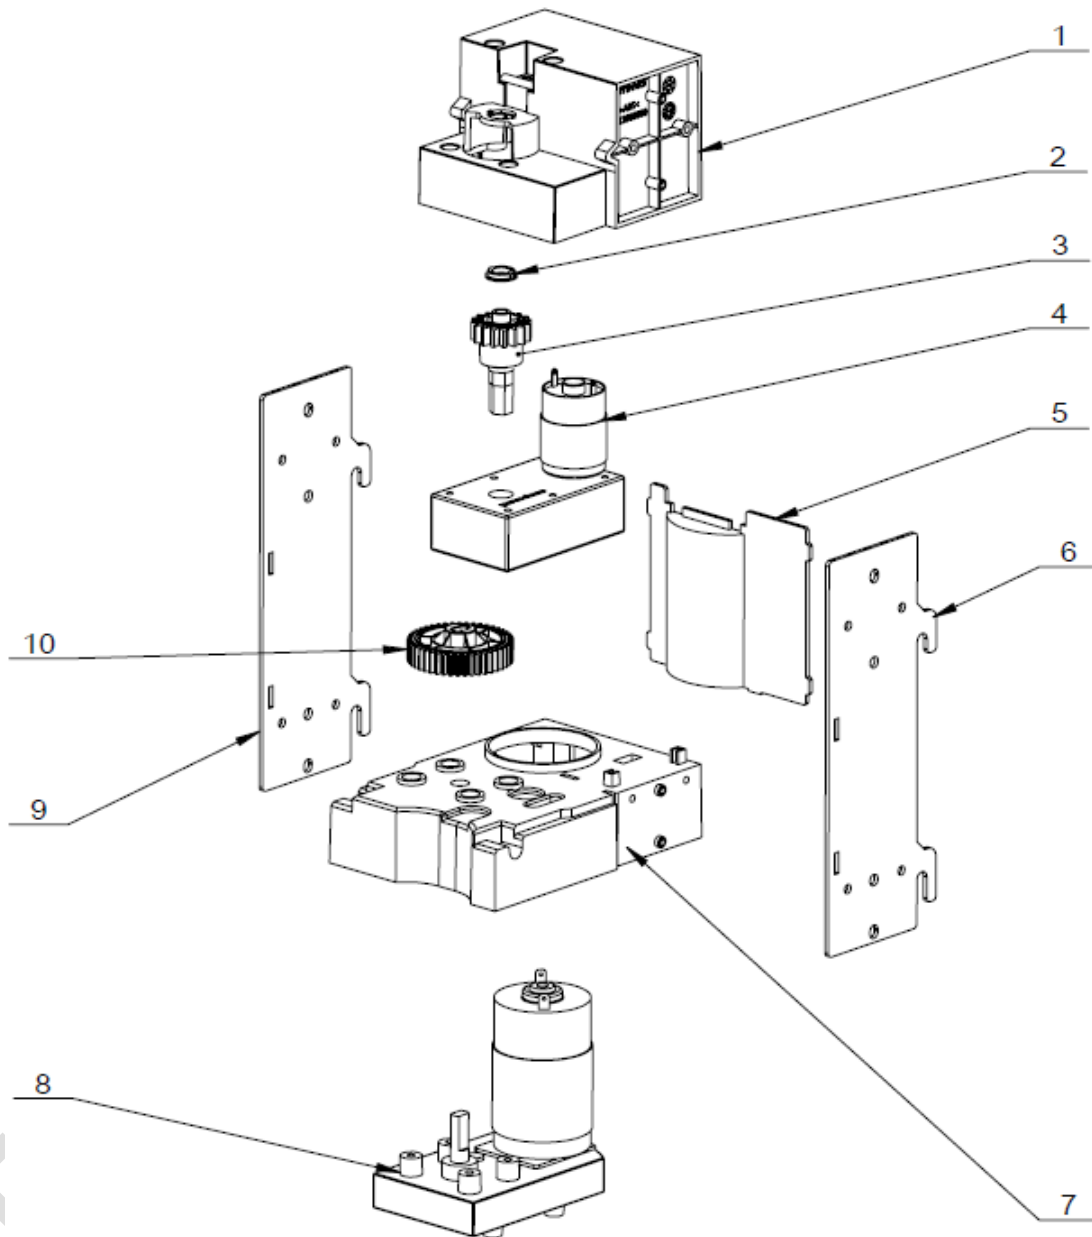

3111087500 14g ES Brewer Driver Assembly (No PCBA)

S/N	P/N	Description	Qty	Remark
1	5111066000	ES Driver Upper Bracket	1	
2	5111068000	ES Driver Upper Gear Sleeve	1	
3	5111066200	ES Driver Upper Driver Gear	1	
4	5402090900	Instant Container Motor	1	
5	5111066400	ES Driver Spacer Plate	1	
6	5133034700	ES Driver Right Enforce Plate	1	
7	5111066100	ES Driver Lower Bracket	1	
8	5402090000	ES Driver Lower Motor	1	

Copying or forwarding the contents shall be subject to the written permission of JETINNO