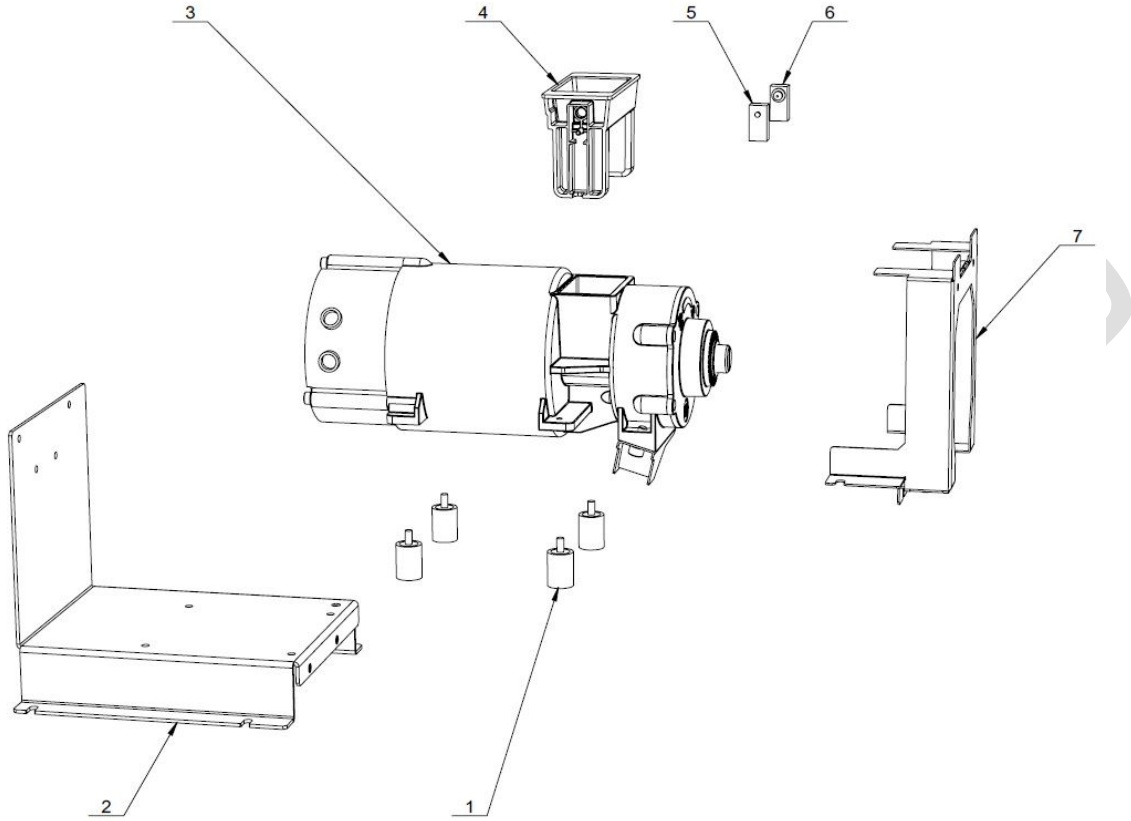

3111108200 JLTT-ES4C-P Grinder Assembly

S/N	P/N	Description	Qty	Remark
1	3209050500	Shock Absorption Column(M4X8)	4	
2	5123085900	Grinder Fix Bracket	1	
3	2103050300	Coffee Bean Grinder 220V	1	
4	5111060800	Coffee Bean Funnel	1	
5	5405051000	Infrared Sensor-Receiver(With Wire & Connector)	1	
6	5405051100	Infrared Sensor-Emitter(With Wire & Connector)	1	
7	5113801000	Grinder Front Bracket	1