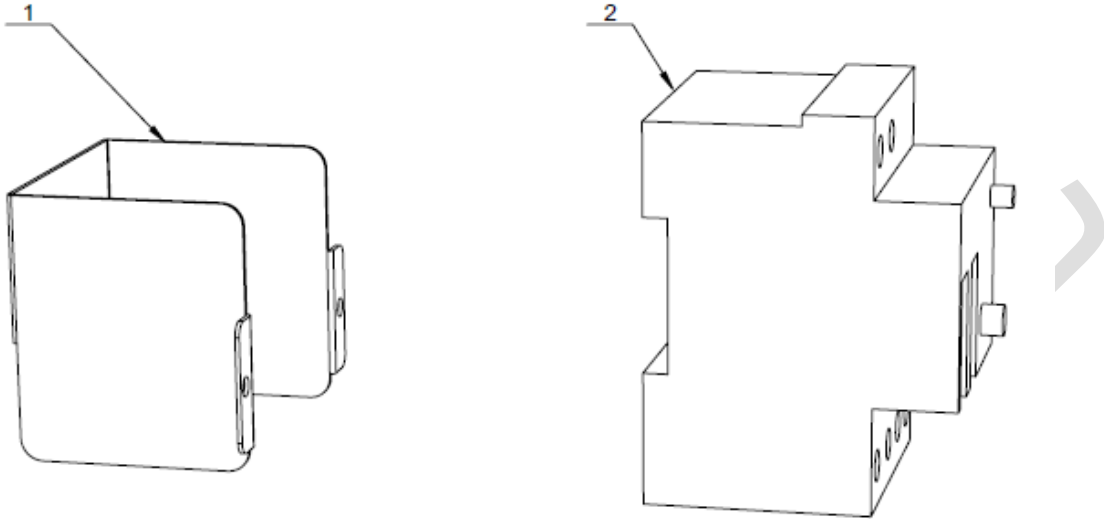

g Air Switch Assembly

S/N	P/N	Description	Qty	Remark
1	5123072600	Air Switch Bracket	1	
2	5406051800	Air Switch-Chint 25C	1