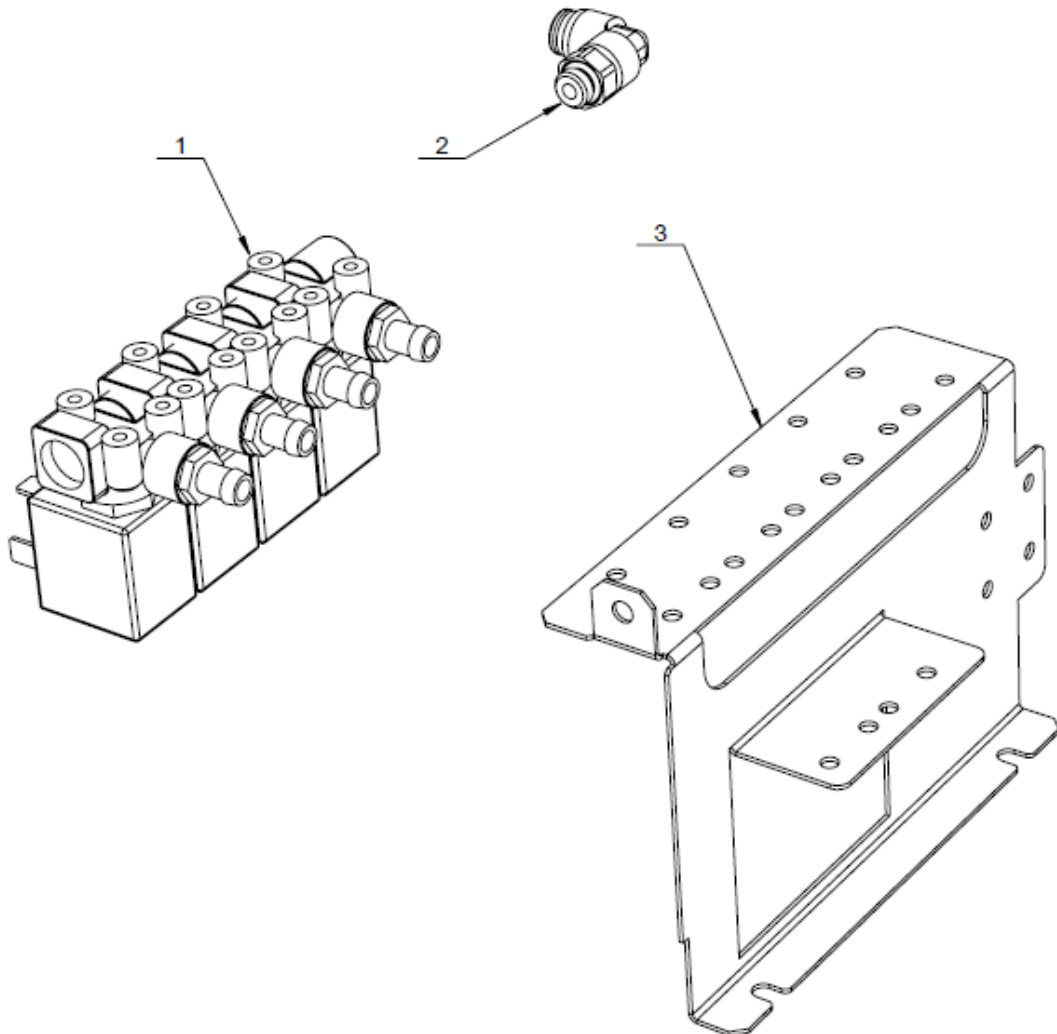

**A JLTT-ES4C-P Cabinet Assembly**

S/N	P/N	Description	Qty	Remark
1	5113937200	Adapter Cover Plate	1	
2	3201055500	Adapter 1/4"-3/4"	1	
3	5406050500	Power Switch	1	
4	5113906201	JLTT-ES4C-P Back Cover Plate	1	
5	a	ODE Chain Valve Assembly	1	
6	3311056000	I/O Control Board	1	
7	b	24V Power Supply Assembly	1	
8	3313053400	9225 Variable Speed Fan	1	
9	3121050500	Air Break Assembly	1	
10	c	Air Channel Bracket Assembly	1	
11	5123052100	Air Break Bracket	1	
12	d	Mixer Air Channel Cover Assembly	2	
13	e	JLTT-ES4C-P Cabinet	1	
14	2104054000	JLTT Coffee Bean Container Assembly	1	
15	3111108200	JLTT-ES4C-P Grinder Assembly	1	
16	5402090900	Instant Container Motor	3	
17	5111061200	Shaft For Instant Container Motor	3	
18	5123052900	Instant Container Bracket	1	
19	3121051400	Mixer Assembly (Single Hole)	2	
20	5111082000	Coffee Powder Funnel	1	
21	3111055400	14g ES Brewer	1	
22	3111087500	14g ES Brewer Driver Assembly (No PCBA)	1	
23	2107050100	JLTT-ES4C-P Hot Water Module	1	
24	f	Micro-switch Assembly	1	
25	3311050400	Relay Board	1	
26	g	Air Switch Assembly	1	
27	h	12V Power Supply Assembly	1	

**a ODE Chain Valve Assembly**

S/N	P/N	Description	Qty	Remark
1	3405050200	ODE Chain Valve(24MA2V)	1	
2	3201051500	Elbow Connector D6 G1-8	1	
3	5123055600	Chain Valve Bracket(JLTT-ES4C-P)	1	

**b 24V Power Supply Assembly**