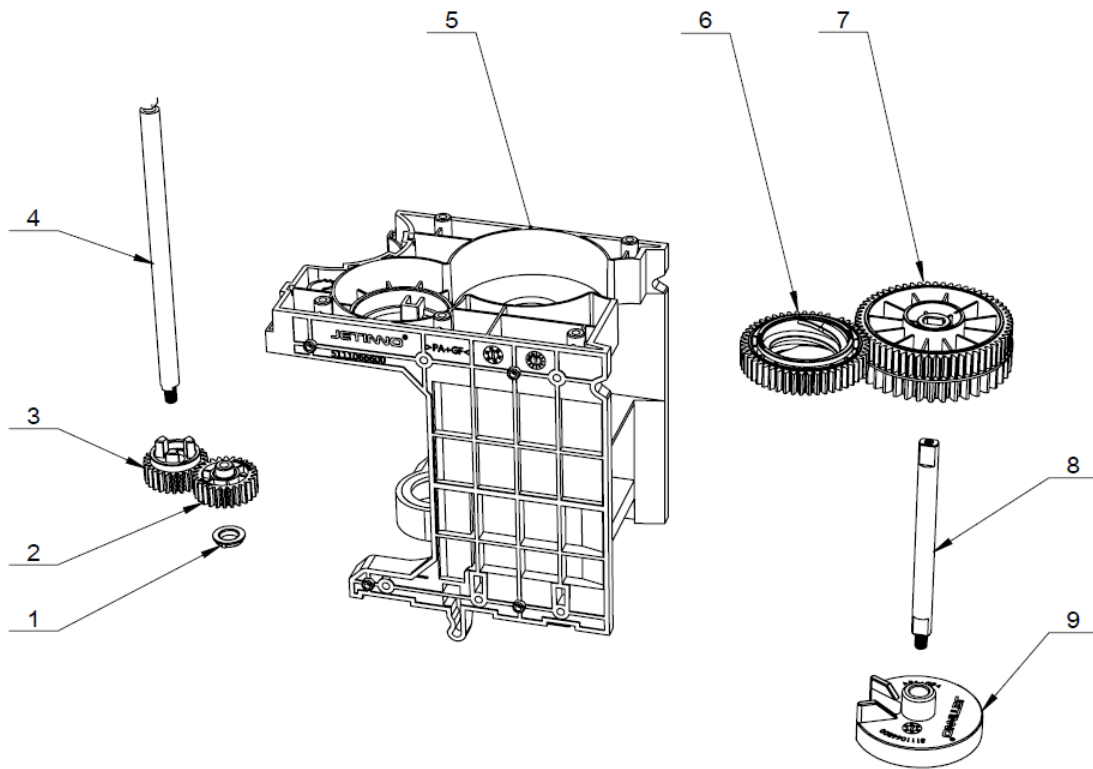

○,B Brewer Main Body Frame Assembly

S/N	P/N	Description	Qty	Remark
1	5111068000	Lower Transmission Gear Sleeve	1	
2	5111067600	Lower Transmission Gear	1	
3	5111067900	Three Jaw Drive Gear	1	
4	5114053300	Brew Chamber Shaft	1	
5	5111066600	Brewer Main Body Frame	1	
6	5111067300	Piston Screw Drive Gear	1	
7	5111066700	Dual Gear	1	
8	5114053400	Drive Shaft For Pilot Wheel	1	
9	5111066800	Pilot Wheel	1