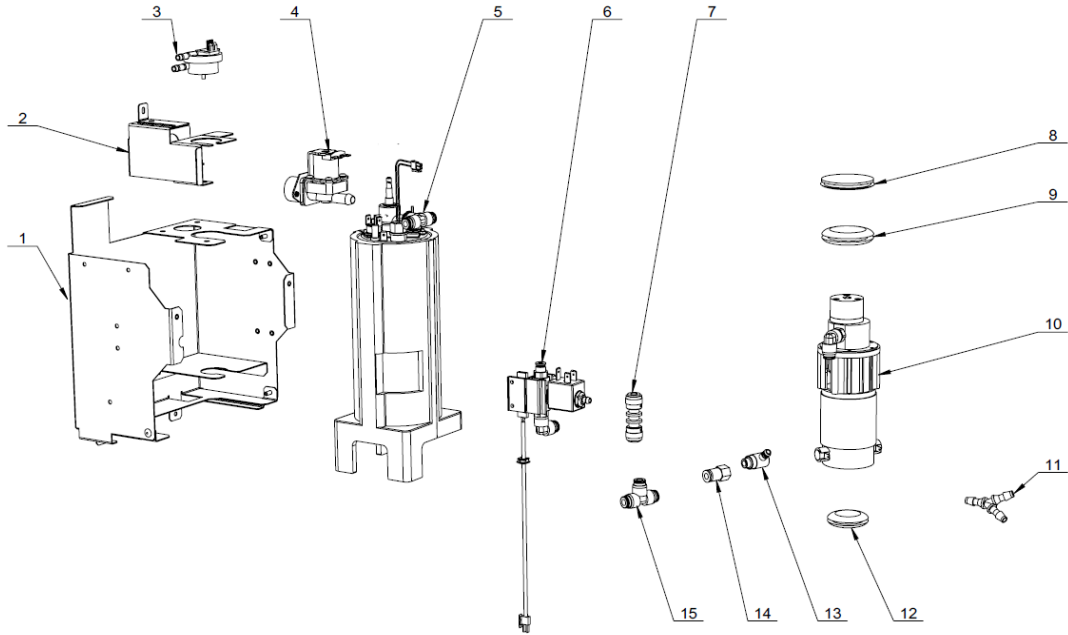

2107050100 JLTT-ES4C-P Hot Water Module

S/N	P/N	Description	Qty	Remark
1	5123053900	Bracket For JLTT-ES4C-P Hot Water Module	1	
2	5123054000	Water Inlet Valve Bracket	1	
3	3407050100	Flowmeter ODE (AB32-S21P020C-11R)	1	
4	3405050900	Water Inlet Valve	1	
5	3404050100	Boiler Assembly For JLTT-ES4C-P	1	
6	3405050100	Solenoid Valve Assembly(2-3)	1	
7	3405051000	Check Valve	1	
8	5126050300	Rubber Insulating Spacer (Top)	1	
9	5126050100	Rubber Insulating Spacer (Middle)	1	
10	3403051100	Gear Pump Assembly	1	
11	3201050900	Y Connector	1	
12	5126050200	Rubber Insulating Spacer (Bottom)	1	
13	3405050600	Overpressure Valve	1	
14	3201051200	Quick Connector D6 G1-8	1	
15	3201051300	T-Connector D6 (Cold Water)	1