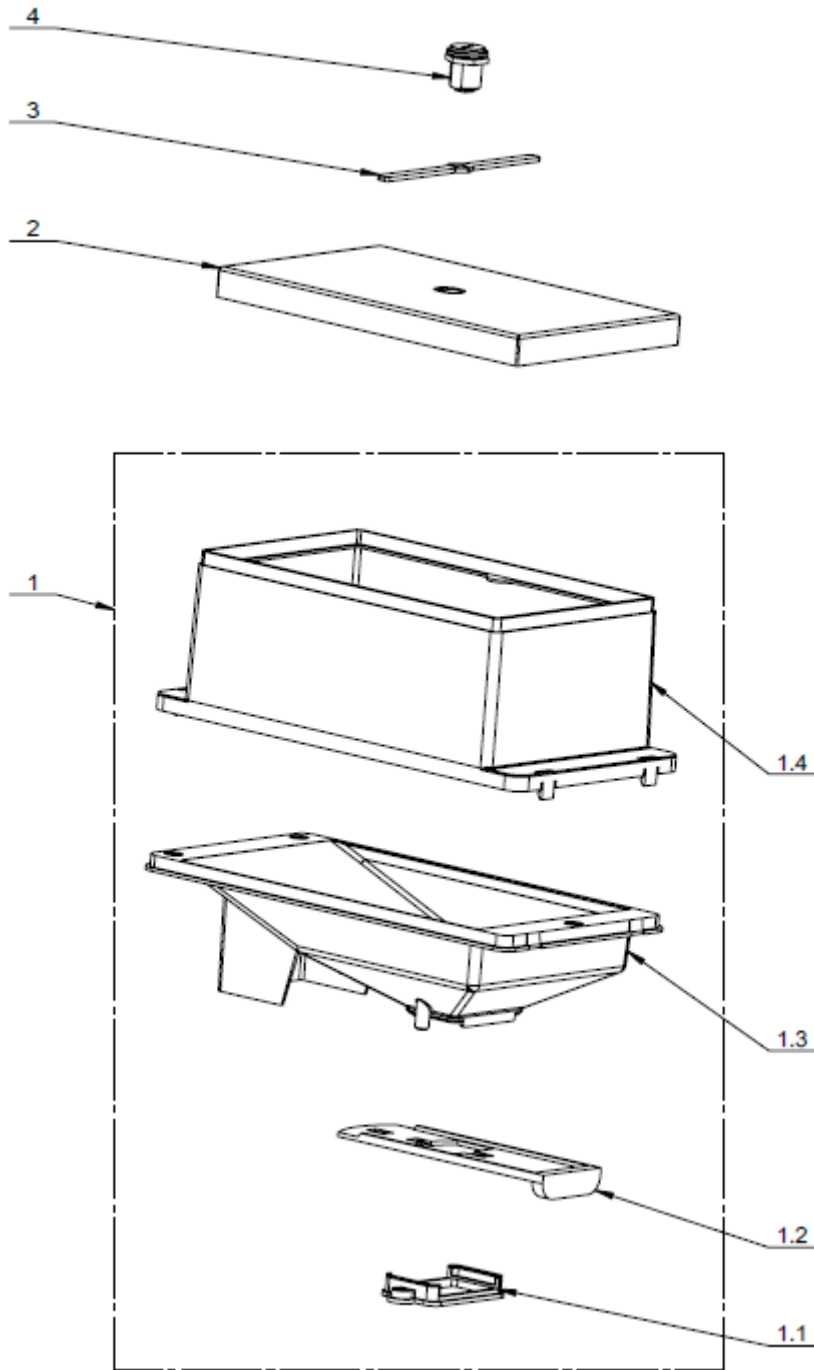

2104054000 JLTT Coffee Bean Container Assembly

S/N	P/N	Description	Qty	Remark
1	3121054300	JLTT Coffee Bean Container Assembly(No Cover)	1	
1.1	5121052400	Coffee Bean Container Lower Bracket	1	
1.2	5111060900	Coffee Bean Container Outlet Cover	1	

Copying or forwarding the contents shall be subject to the written permission of JETINNO