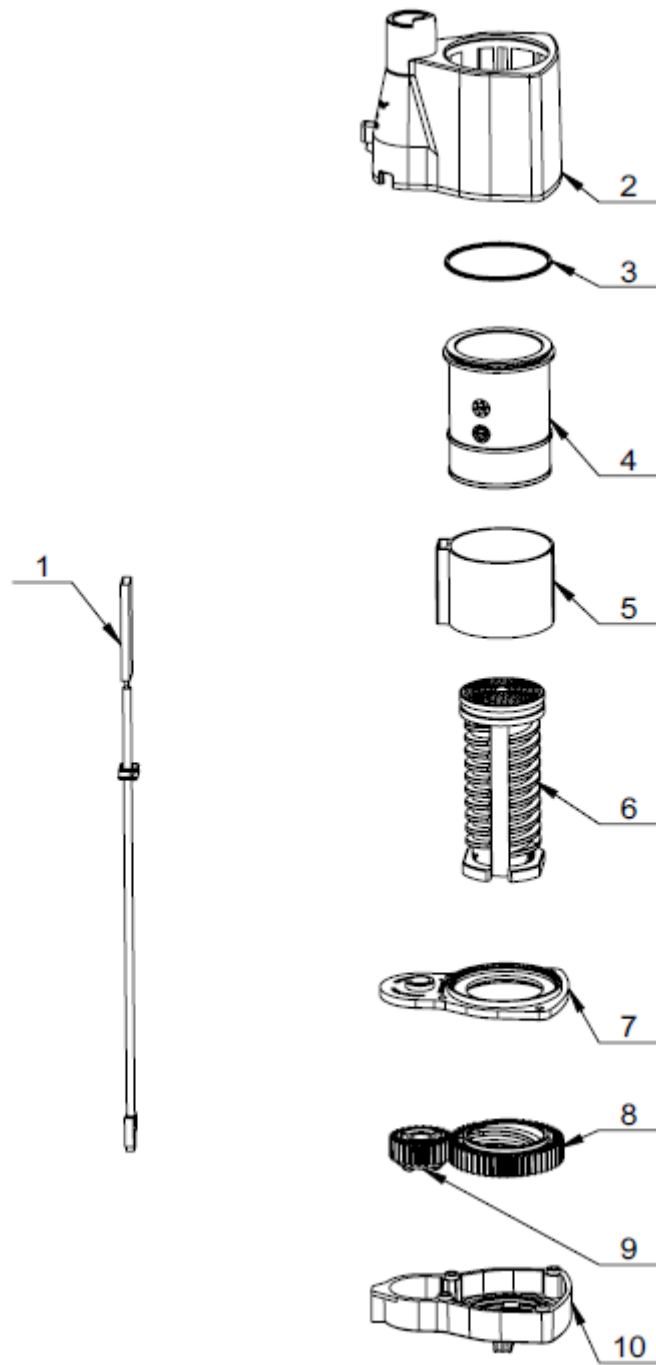

3111055500 14g Brew Chamber Assembly

S/N	P/N	Description	Qty	Remark
1	5414050100	PTC Heater	1	
2	5111068300	Brew Chamber Shell	1	
3	5116052200	Brew Chamber Sealing Ring	1	
4	5111068400	14g Brew Chamber	1	

Copying or forwarding the contents shall be subject to the written permission of JETINNO