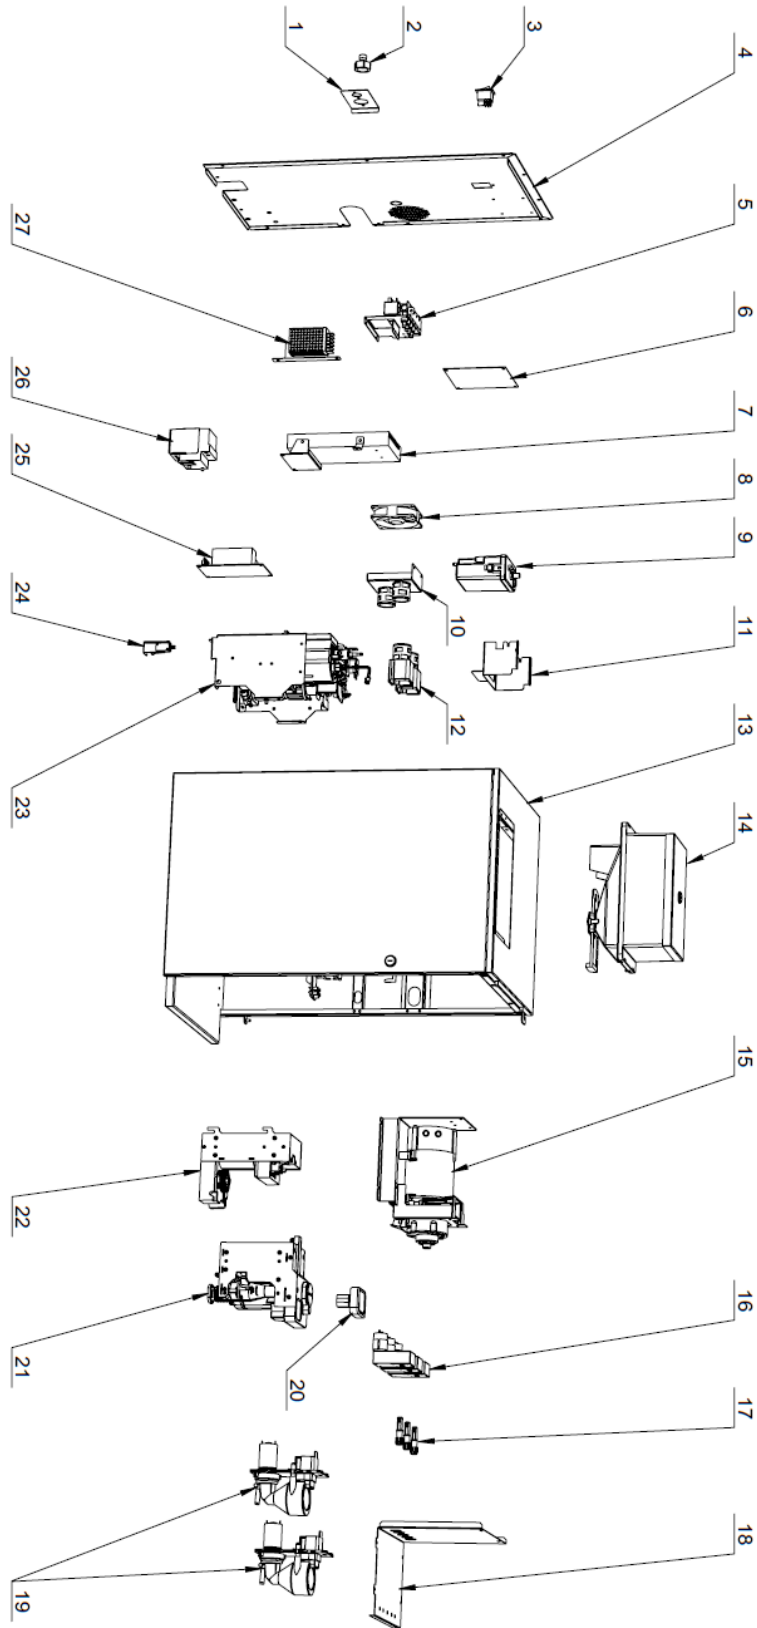

A JLTT-ES4C-P Cabinet Assembly

S/N	P/N	Description	Qty	Remark
1	5113937200	Adapter Cover Plate	1	
2	3201055500	Adapter 1/4"-3/4"	1	
3	5406050500	Power Switch	1	
4	5113906201	JLTT-ES4C-P Back Cover Plate	1	
5	a	ODE Chain Valve Assembly	1	
6	3311056000	I/O Control Board	1	
7	b	24V Power Supply Assembly	1	
8	3313053400	9225 Variable Speed Fan	1	
9	3121050500	Air Break Assembly	1	
10	c	Air Channel Bracket Assembly	1	
11	5123052100	Air Break Bracket	1	
12	d	Mixer Air Channel Cover Assembly	2	
13	e	JLTT-ES4C-P Cabinet	1	
14	2104054000	JLTT Coffee Bean Container Assembly	1	
15	3111108200	JLTT-ES4C-P Grinder Assembly	1	
16	5402090900	Instant Container Motor	3	
17	5111061200	Shaft For Instant Container Motor	3	
18	5123052900	Instant Container Bracket	1	
19	3121051400	Mixer Assembly (Single Hole)	2	
20	5111082000	Coffee Powder Funnel	1	
21	3111055400	14g ES Brewer	1	
22	3111087500	14g ES Brewer Driver Assembly (No PCBA)	1	
23	2107050100	JLTT-ES4C-P Hot Water Module	1	
24	f	Micro-switch Assembly	1	
25	3311050400	Relay Board	1	
26	g	Air Switch Assembly	1	
27	h	12V Power Supply Assembly	1