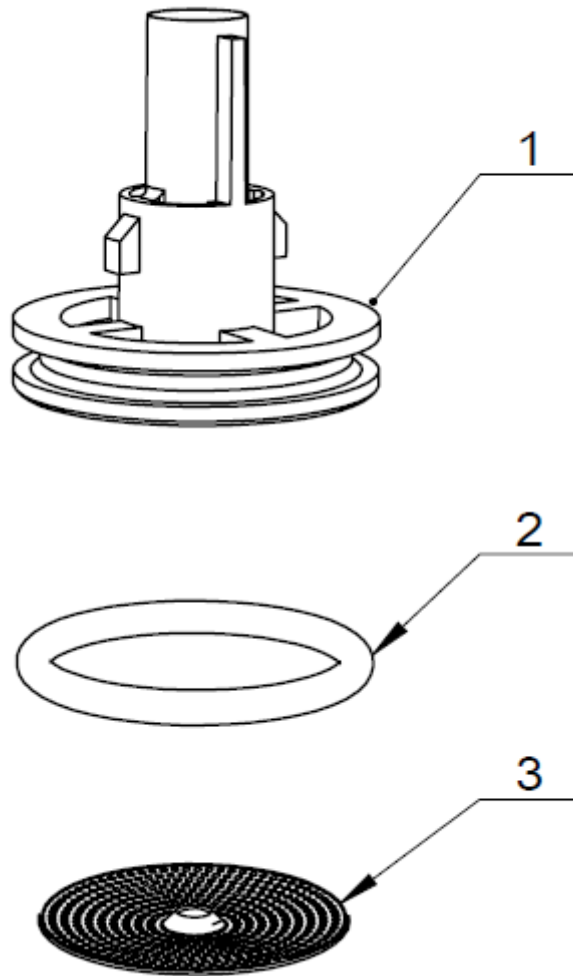

○,C Upper Piston Head Assembly

S/N	P/N	Description	Qty	Remark
1	5111067100	Upper Piston Head	1	
2	5206050800	O Ring ID30x3.5	1	
3	5123059100	Upper Filter(Small)	1