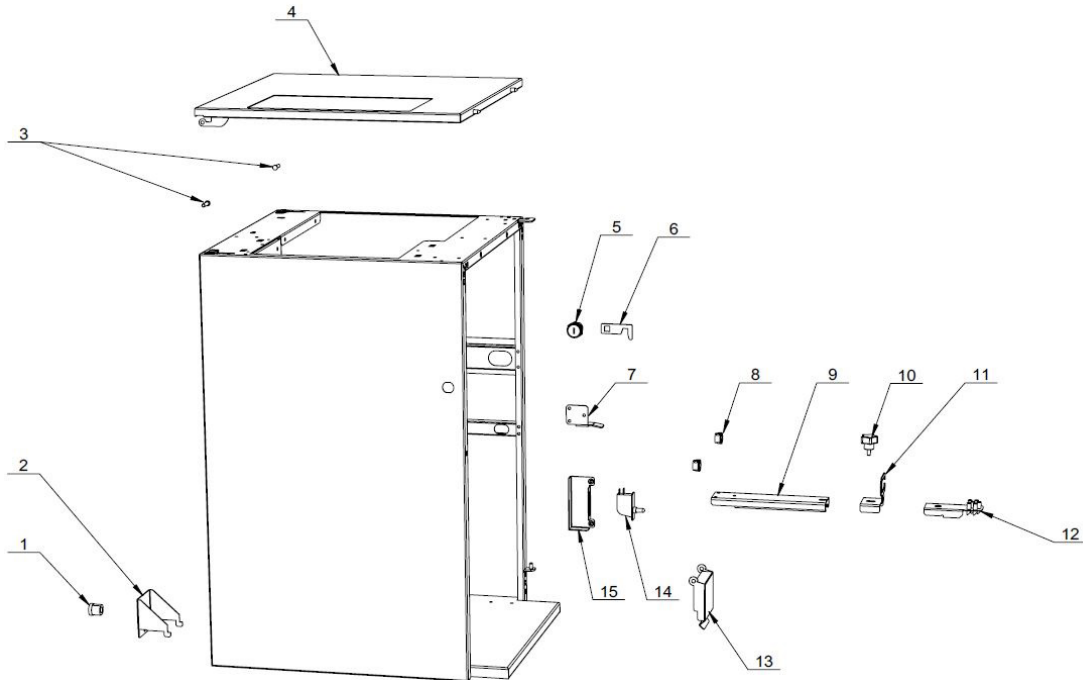

e JLTT-ES4C-P Cabinet

S/N	P/N	Description	Qty	Remark
1	5111059900	Power Cord Sleeve	1	
2	5123058301	Power Cord Bracket	1	
3	5124050500	Pin Shaft For JLTT-ES4C-P Top Cover	2	
4	3122000301	JLTT-ES4C-P Top Cover	1	
5	3202051000	Cylindrical Lock MS809	1	
6	5123065700	Lock Sheet For 14" Desktop Machine	1	
7	5113031600	Guide Plate For Door	1	
8	5212050500	Plastic Wire Protection Sleeve(φ16mm)	2	
9	5123051800	Drink Spout Bracket	1	
10	5303050500	Nut For Drink Spout M5x10	1	
11	5123055900	Tube Holder	1	
12	3122050200	Drink Spout	1	
13	5123082100	Air Switch Protection Cover	1	
14	3313050200	Door Switch	1	
15	5123115000	Door Switch Bracket	1