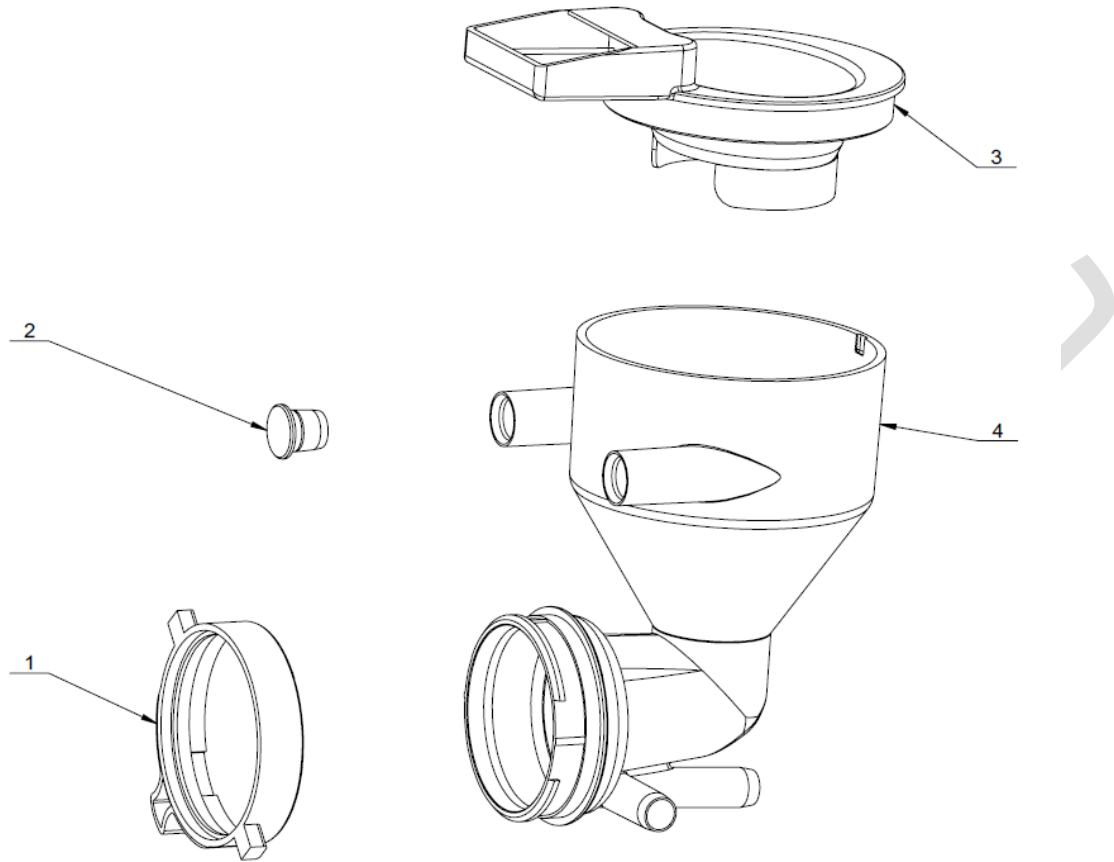

2105050100 Mixer Bowl Assembly (With Water Inlet Cover)

S/N	P/N	Description	Qty	Remark
1	5121050700	Fixing Ring For Mixer	1	
2	5121052900	Mixer Water Inlet Cover	1	
3	5121053000	Mixer Cover	1	
4	5121053100	Mixer Main Bowl	1