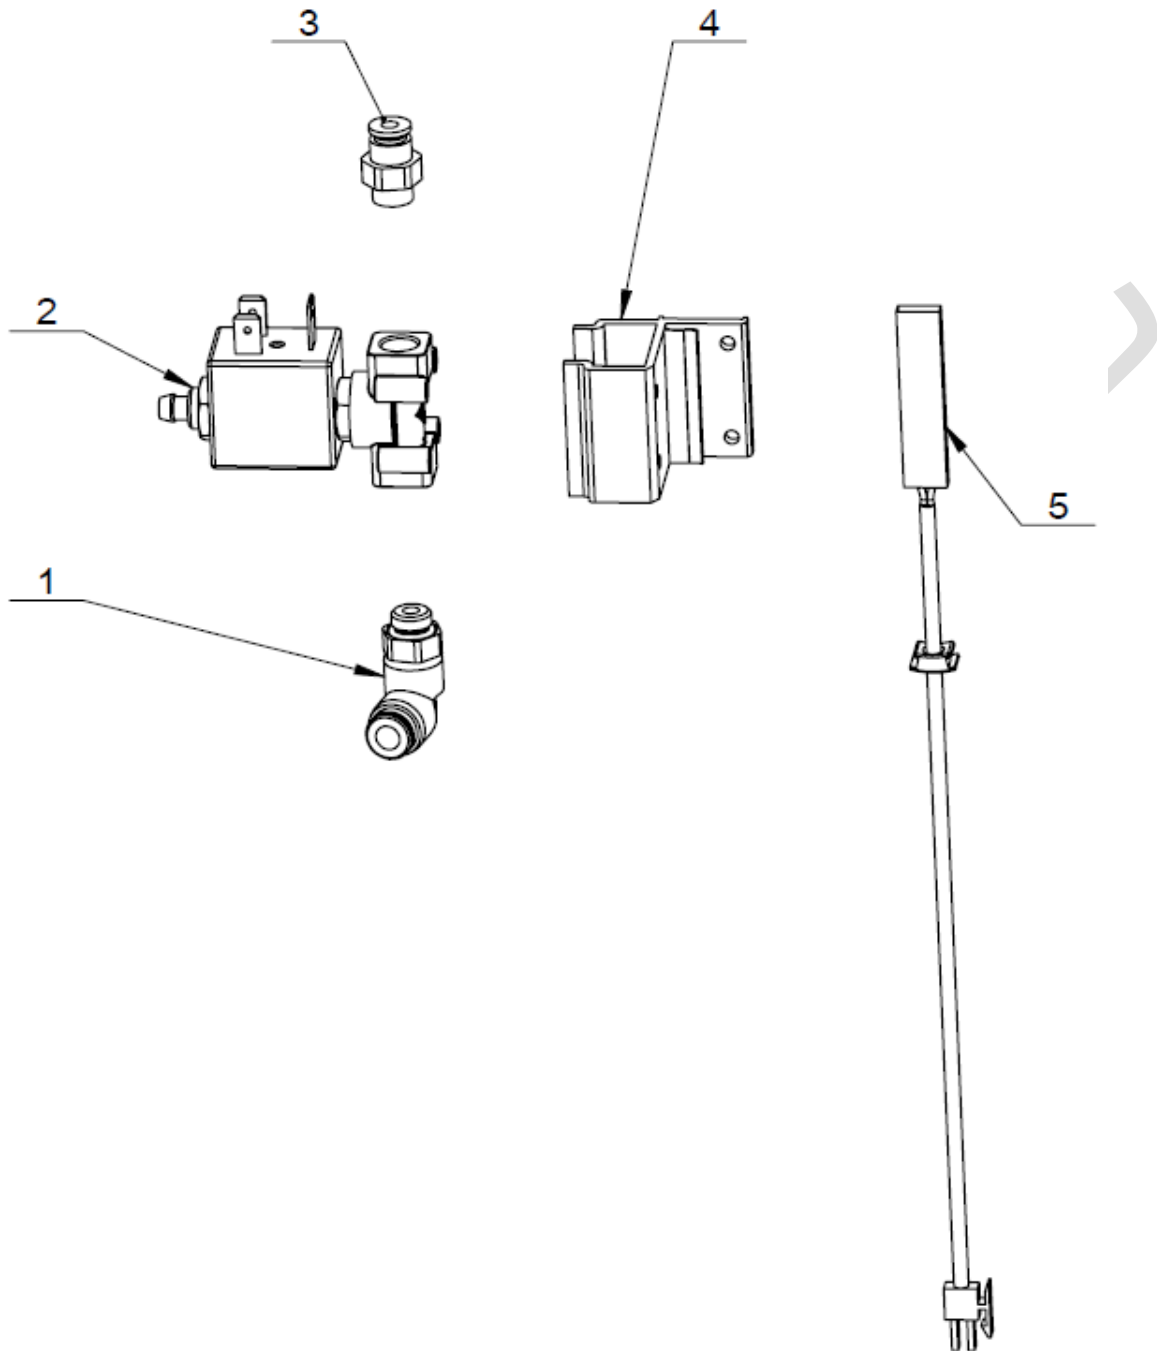

3405050100 Solenoid Valve Assembly(2-3)

S/N	P/N	Description	Qty	Remark
1	3201051500	Elbow Connector D6 G1-8	1	
2	3405050800	Solenoid Valve(2-position 3-way)	1	
3	3201051800	Quick Connector D4 G1-8	1	
4	5122050100	Solenoid Valve Heating Aluminum Bracket	1	
5	5414050100	PTC Heater	1	

Copying or forwarding the contents shall be subject to the written permission of JETINNO