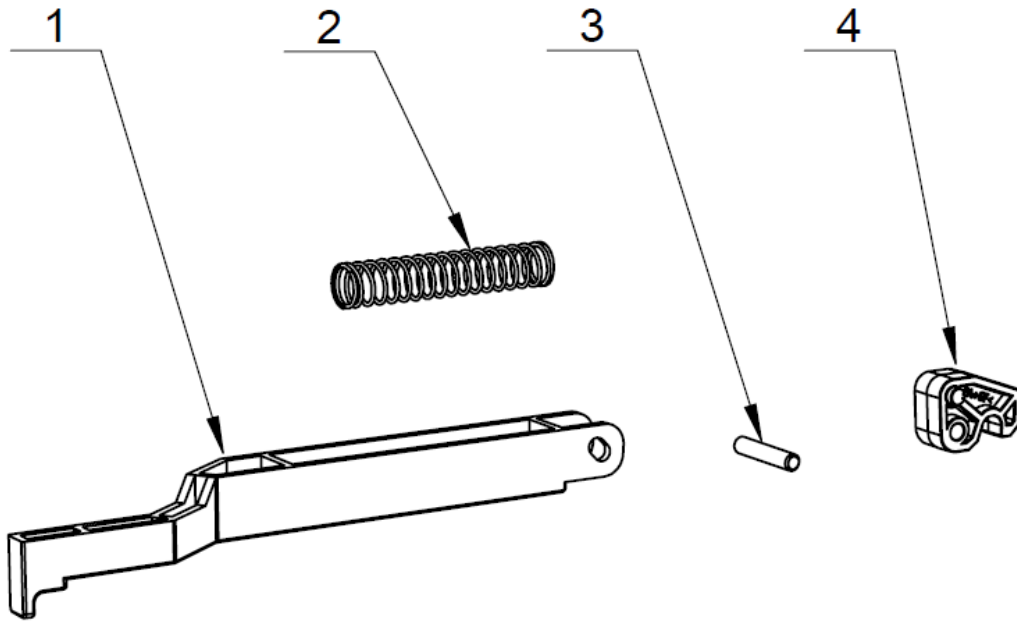

○,A Brewer Pull Rod Assembly

S/N	P/N	Description	Qty	Remark
1	5111067700	Brewer Pull Rod	1	
2	5115051100	Spring For Brewer Lock Catch	1	
3	5114053500	Set Pin For Brewer Lock Catch	1	
4	5111067800	Brewer Lock Catch	1