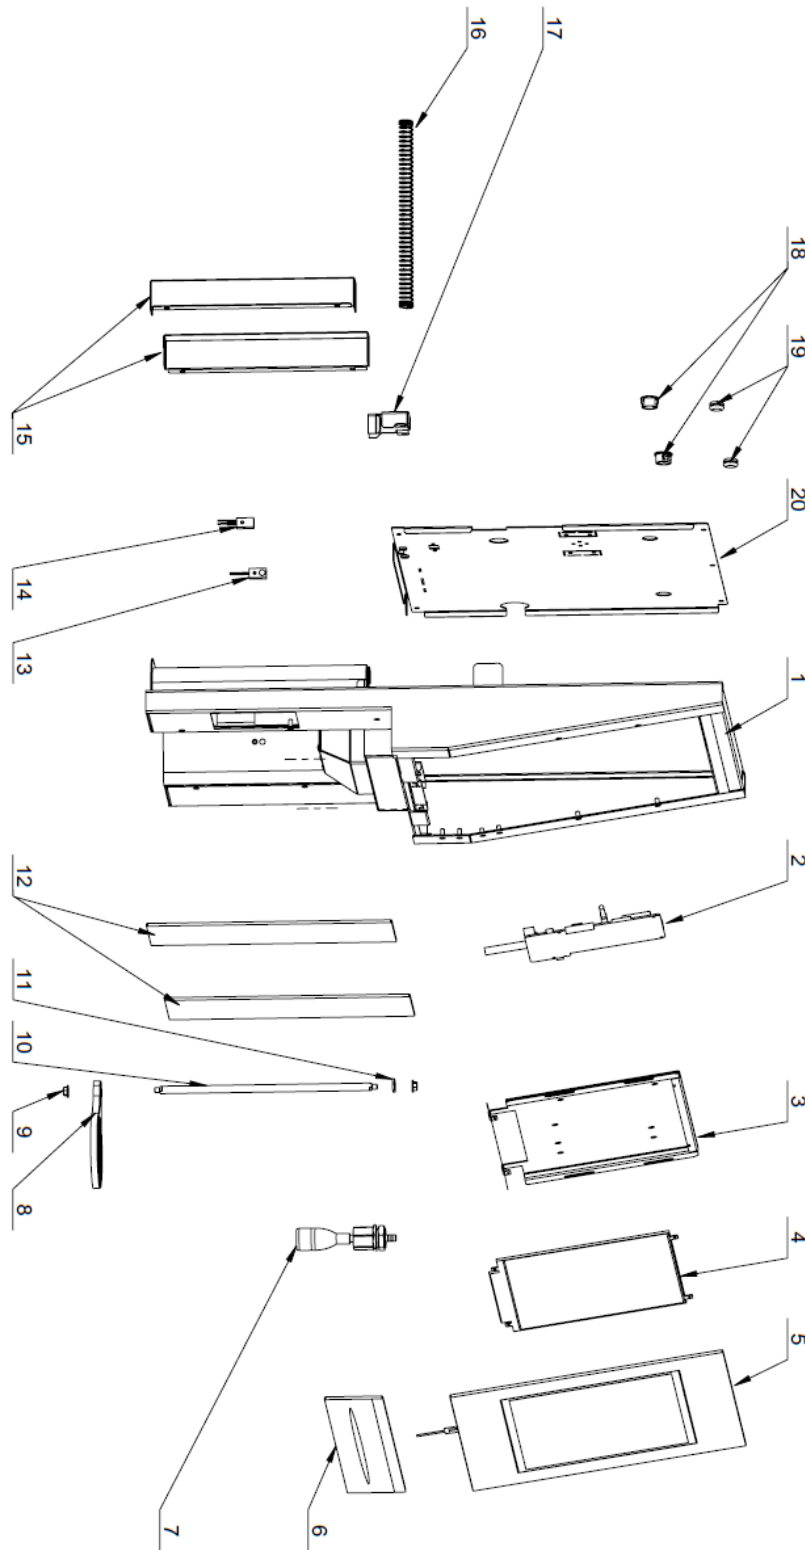

B JLTT-ES4C-P Door Assembly

S/N	P/N	Description	Qty	Remark
1	3122055500	JLTT Door Frame	1	
2	3311058700	Main Control Board(A83TS_STUM_V1.2)	1	
3	5123067700	14" Display Bracket	1	
4	5407053400	14" Display (BOE N62)	1	
5	5128051201	14" Touch Screen	1	
6	5128051301	POS Light Glass For Desktop Machine	1	
7	5124051400	Hot Water Outlet	1	
8	5111054000	Cup Holder Plate	1	
9	5303050800	M5 Flange Nut	2	
10	5114052300	Height Adjusting Shaft (Denmark)	1	
11	5113201400	Metal Buckle For Shaft	1	
12	5128051401	Side Glass For Desktop Machine(Black)	2	
13	3313062700	Infrared Sensor-Emitter(KB1246)	1	
14	3313062600	Infrared Sensor-Receiver(KB1246)	1	
15	5123084701	Sensor Protection Cover	2	
16	5125051000	Hot Water Pipe Supporting Spring	1	
17	5113201900	Cup Holder Locating Bracket	1	
18	5212050500	Plastic Wire Protection Sleeve(φ16mm)	2	
19	5212051400	Rubber Wire Protection Sleeve(φ10mm)	2	
20	5113201600	Back Cover Plate For Door	1