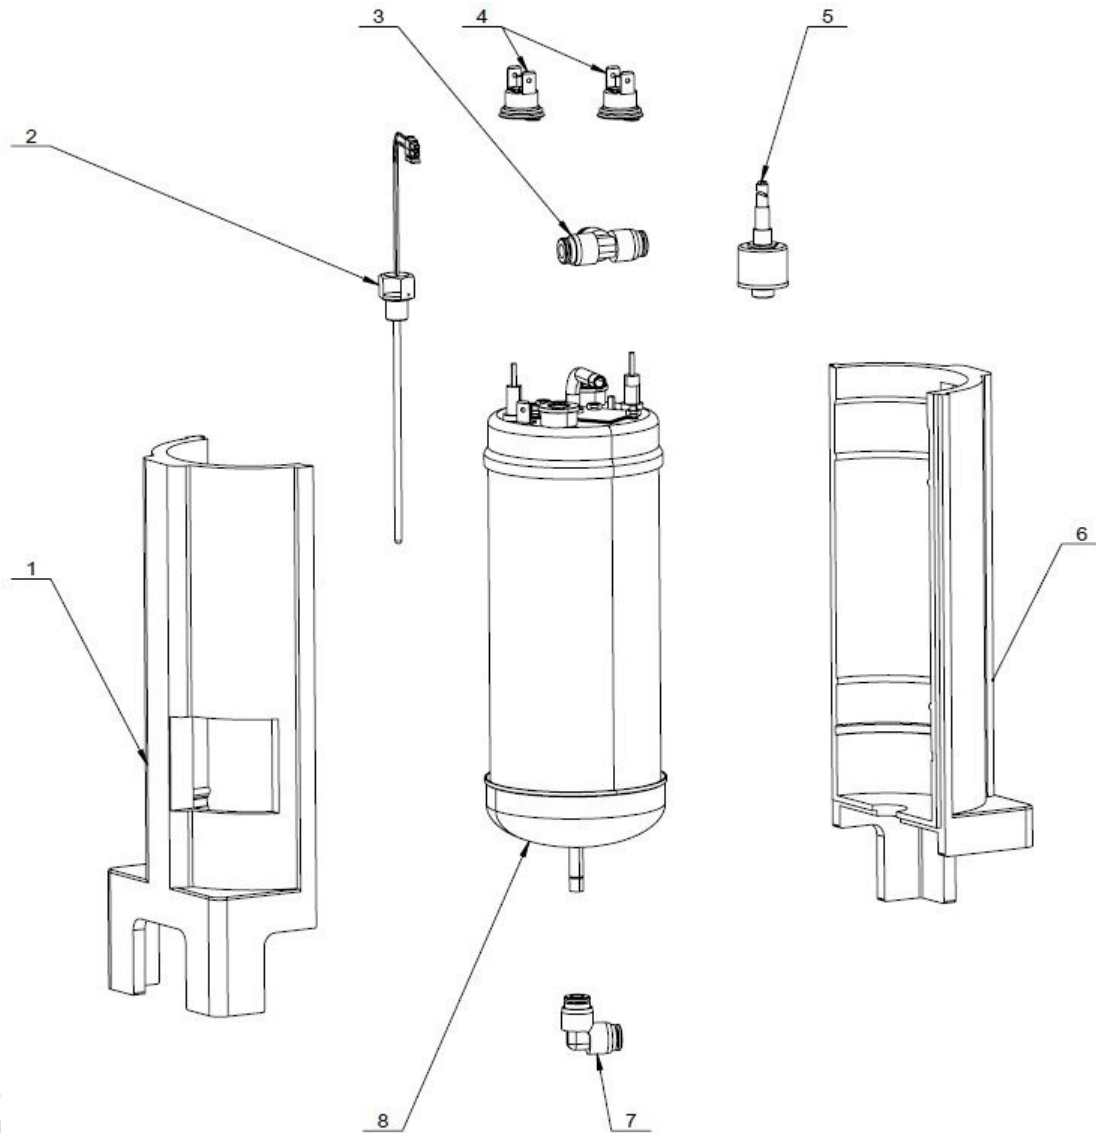

3404050100 Boiler Assembly For JLTT-ES4C-P

S/N	P/N	Description	Qty	Remark
1	5127050700	DPS Boiler Thermal Insulation Foam(Left)	1	
2	5405050600	Temperature Sensor	1	
3	3201051400	T-Connector D6 (Hot Water)	1	
4	5405050500	Temperature Controller	2	
5	5405050200	Pressure Sensor	1	
6	5127050600	DPS Boiler Thermal Insulation Foam(Right)	1	
7	3201051600	Elbow Connector D6 (White)	1	
8	3404050200	Boiler 700CC 230V 2700W	1