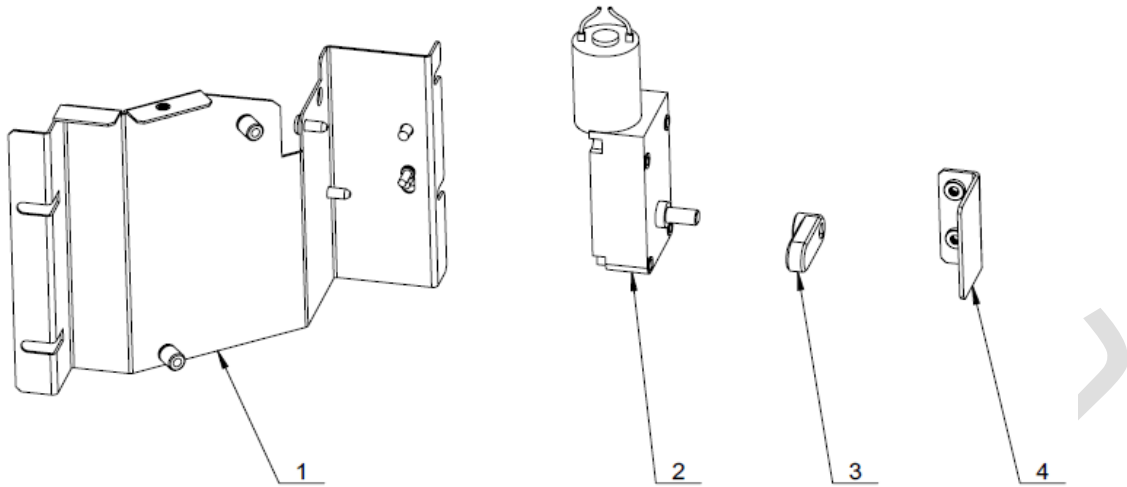

c Small Door Motor Assembly

S/N	P/N	Description	Qty	Remark
1	5113093100	Small Door Motor Bracket	1	
2	3401050400	Motor 86132	1	
3	5114052700	Small Door Lock Cam	1	
4	5113064300	Small Door Lock Cam Limit Plate	1