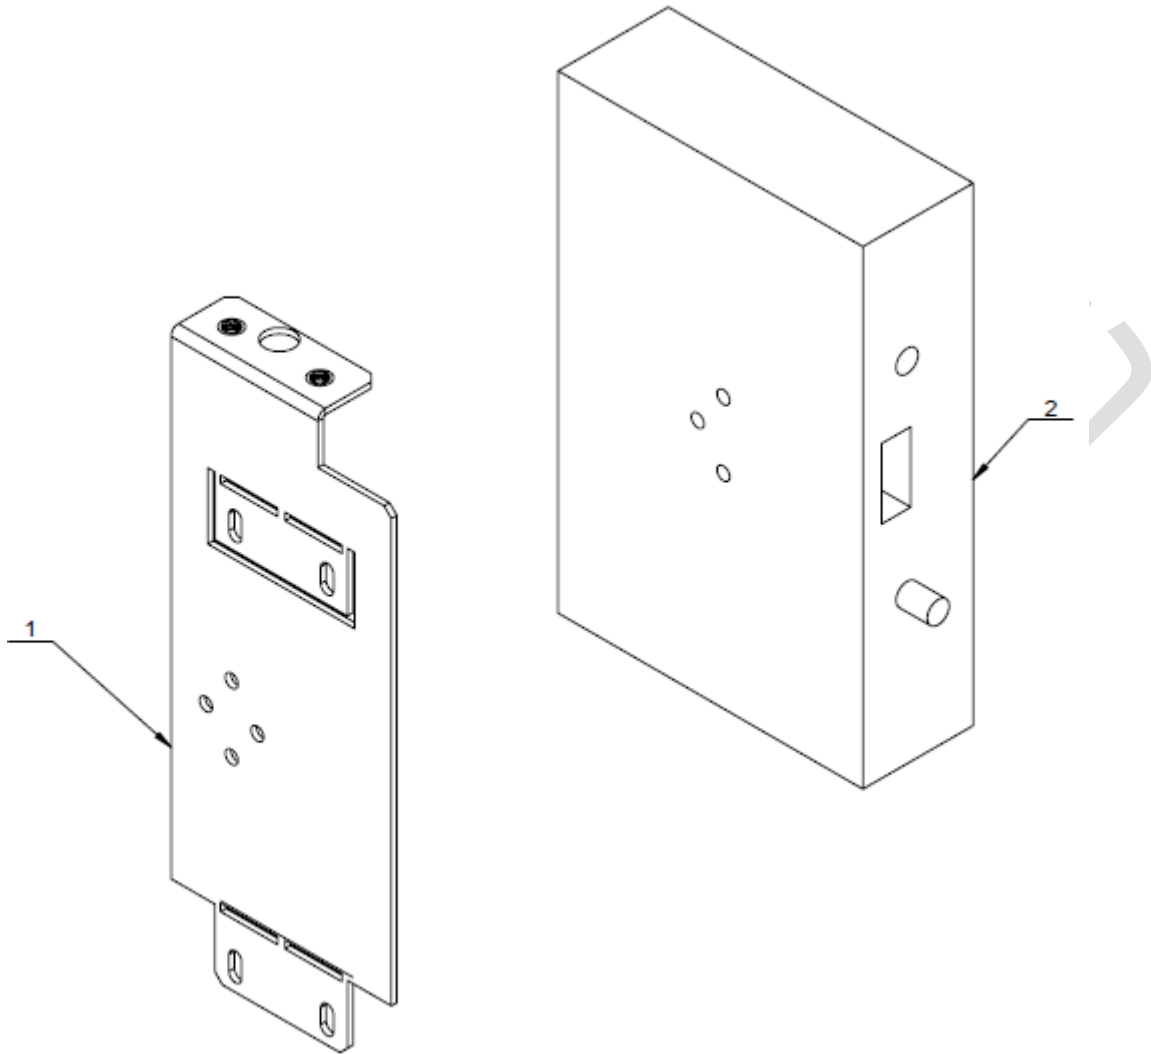

j 4G Router Assembly

S/N	P/N	Description	Qty	Remark
1	5113775000	Router Fix Bracket	1	
2	3413050100	4G Router R2000-L4LA	1