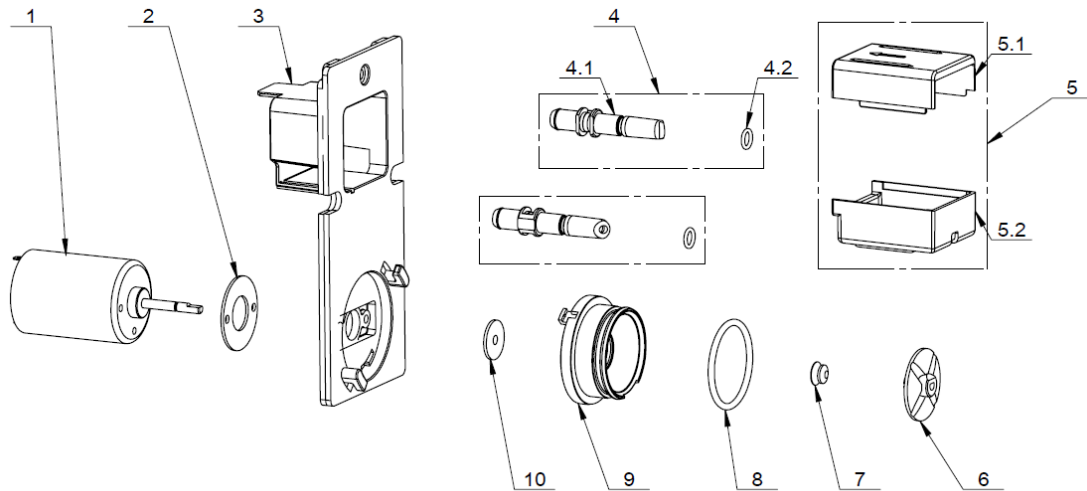

3111085900 Cold Drinks Mixer Driver Assembly(Dual Inlet)

S/N	P/N	Description	Qty	Remark
1	5402090800	Mixer Motor With Wire & Connector	1	
2	3121051600	Mixer Base(Dual Inlet)	1	
3	5113834100	Mixer Motor Washer	1	
4	3121050300	Mixer Water Inlet Tube Assembly	2	
4.1	3201050400	Mixer Water Inlet Tube	1	
4.2	5206051200	O ring D6*D1.5	1	
5	3121050200	Mixer Power Trap Assembly	1	
5.1	5121052700	Mixer Power Trap Upper Cover	1	
5.2	5121052600	Mixer Power Trap Lower Cover	1	
6	5121053200	Mixing Wheel For Mixer	1	
7	5206051100	V Ring For Mixer	1	
8	5206051300	O Ring D33.5*D2.65	1	
9	5121052100	Sealing Cover For Mixer	1	
10	5305050300	Washer Wheel	1