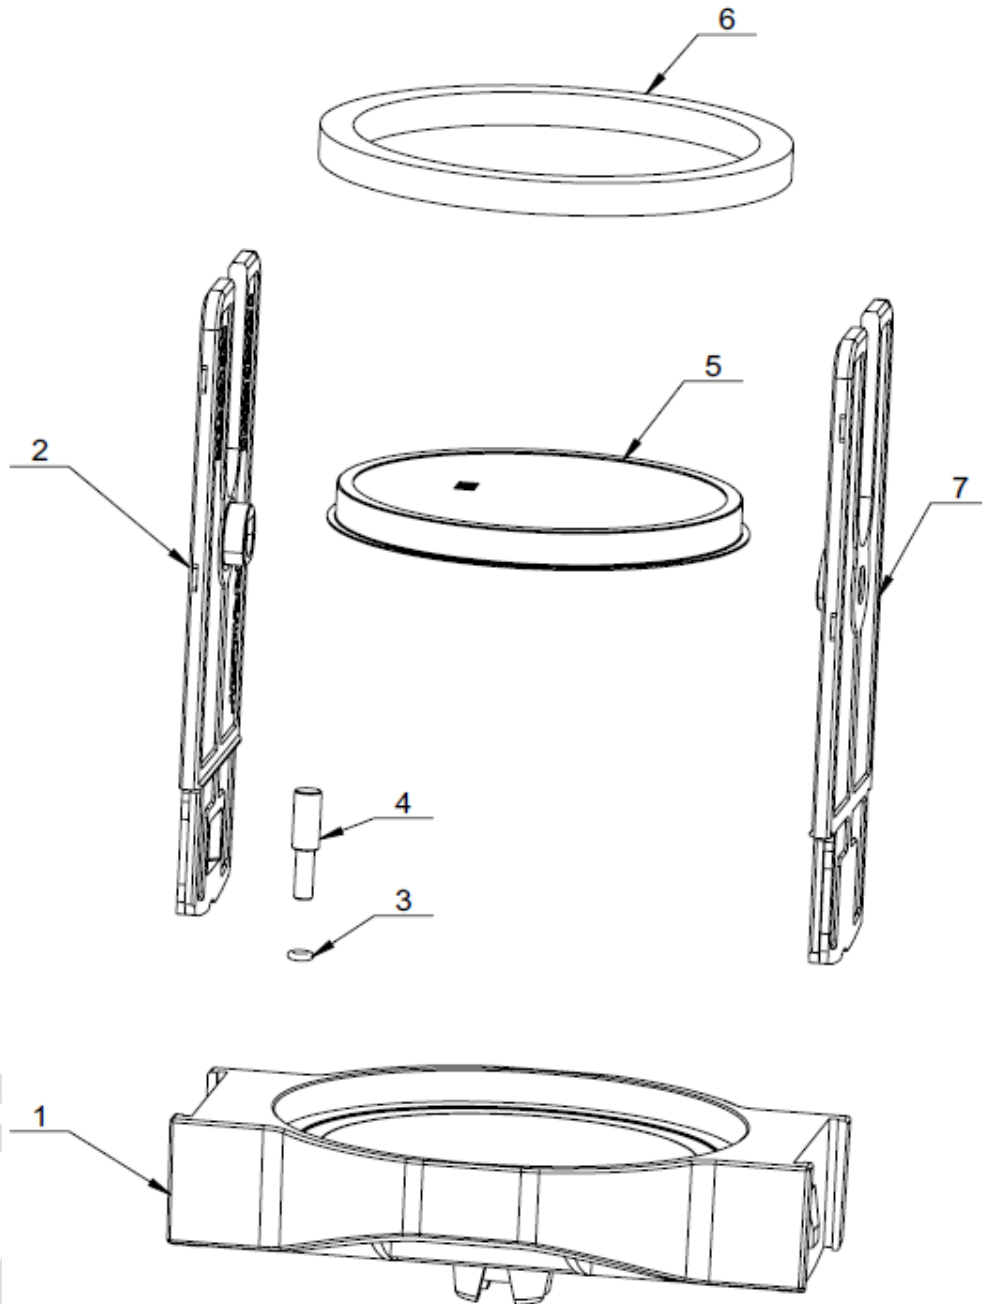

3111050800 FB Tea Brewer Filter Assembly

S/N	P/N	Description	Qty	Remark
1	3112050300	FB Tea Brewer Filter Base	1	
2	5111051300	FB Tea Brewer Filter Driver Plate	1	
3	5206050100	O-ring D1.8xD1	1	
4	5114050200	FB Tea Brewer Filter Net Ejector Pin	1	
5	3112050200	FB Tea Brewer Filter Net Assembly	1	
6	5116050100	FB Tea Brewer Filter Sealing Ring	1	
7	5111051300	FB Tea Brewer Filter Driver Plate	1