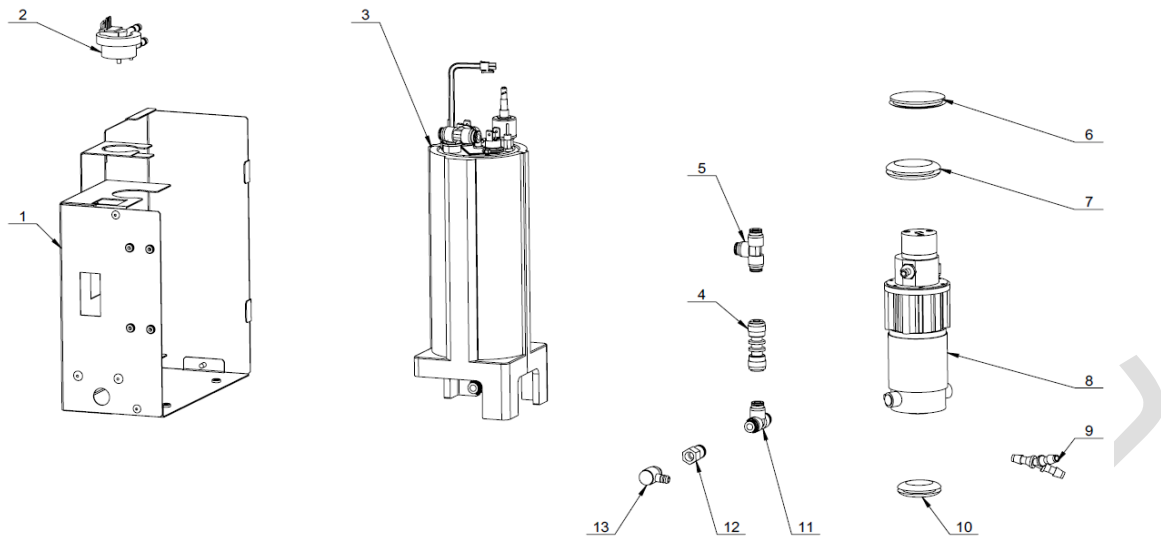

2107050300 JL500 Hot Water Module(With Cold Water)

S/N	P/N	Description	Qty	Remark
1	5113120000	Bracket For JL500 Hot Water Module	1	
2	3407050100	Flowmeter ODE (AB32-S21P020C-11R)	1	
3	3404050800	Boiler Assembly For JL500	1	
4	3405051000	Check Valve	1	
5	3201051300	T-Connector D6 (Cold Water)	1	
6	5126050300	Rubber Insulating Spacer (Top)	1	
7	5126050100	Rubber Insulating Spacer (Middle)	1	
8	3403051100	Gear Pump Assembly	1	
9	3201050900	Y Connector	1	
10	5126050200	Rubber Insulating Spacer (Bottom)	1	
11	3201051300	T-Connector D6 (Cold Water)	1	
12	3201051200	Quick Connector D6 G1-8	1	
13	3405050600	Overpressure Valve	1