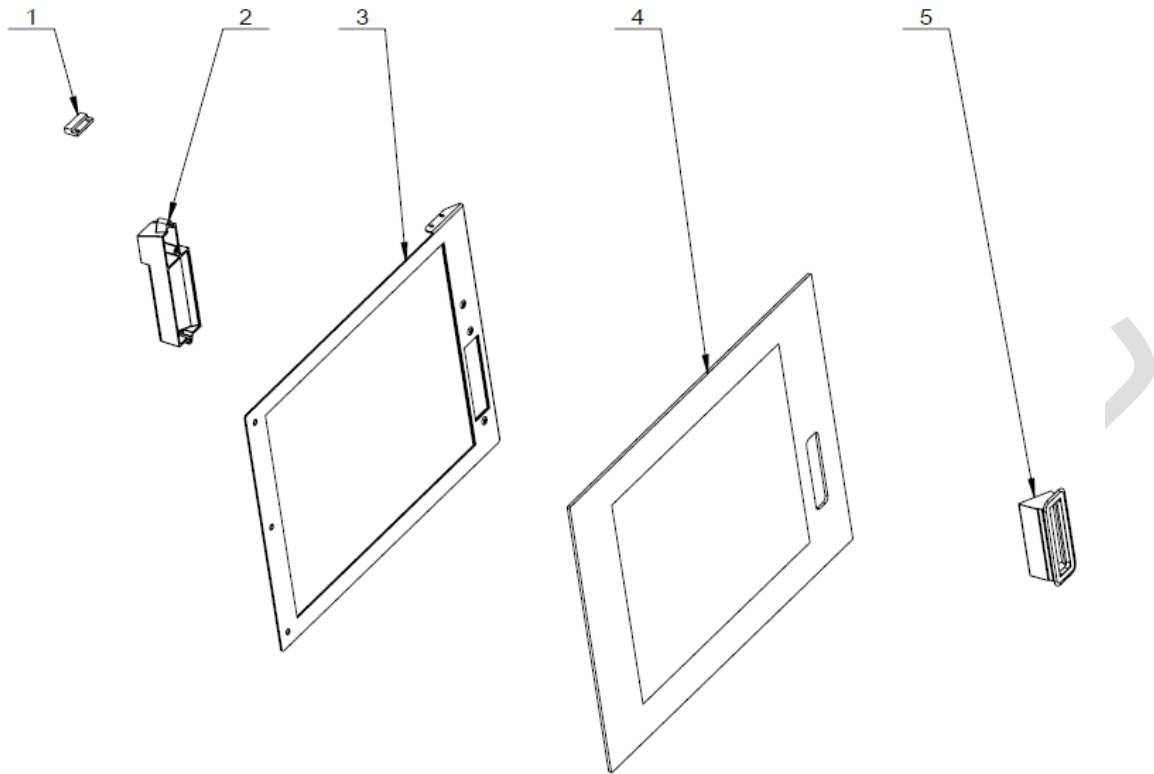

p Small Door Glass Assembly

S/N	P/N	Description	Qty	Remark
1	5305051300	Door Magnet(Black)	1	
2	5111052700	Small Door Handle	1	
3	5113791001	Small Door Glass Bracket	1	
4	5118056501	Small Door Glass	1	
5	5111058201	Small Door Handle	1