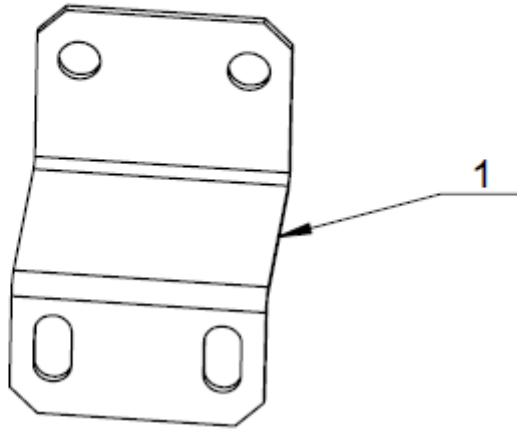

f Reed Switch Assembly

S/N	P/N	Description	Qty	Remark
1	5113098400	Reed Switch Bracket	1	
2	5403050100	Reed Switch ORT551	1