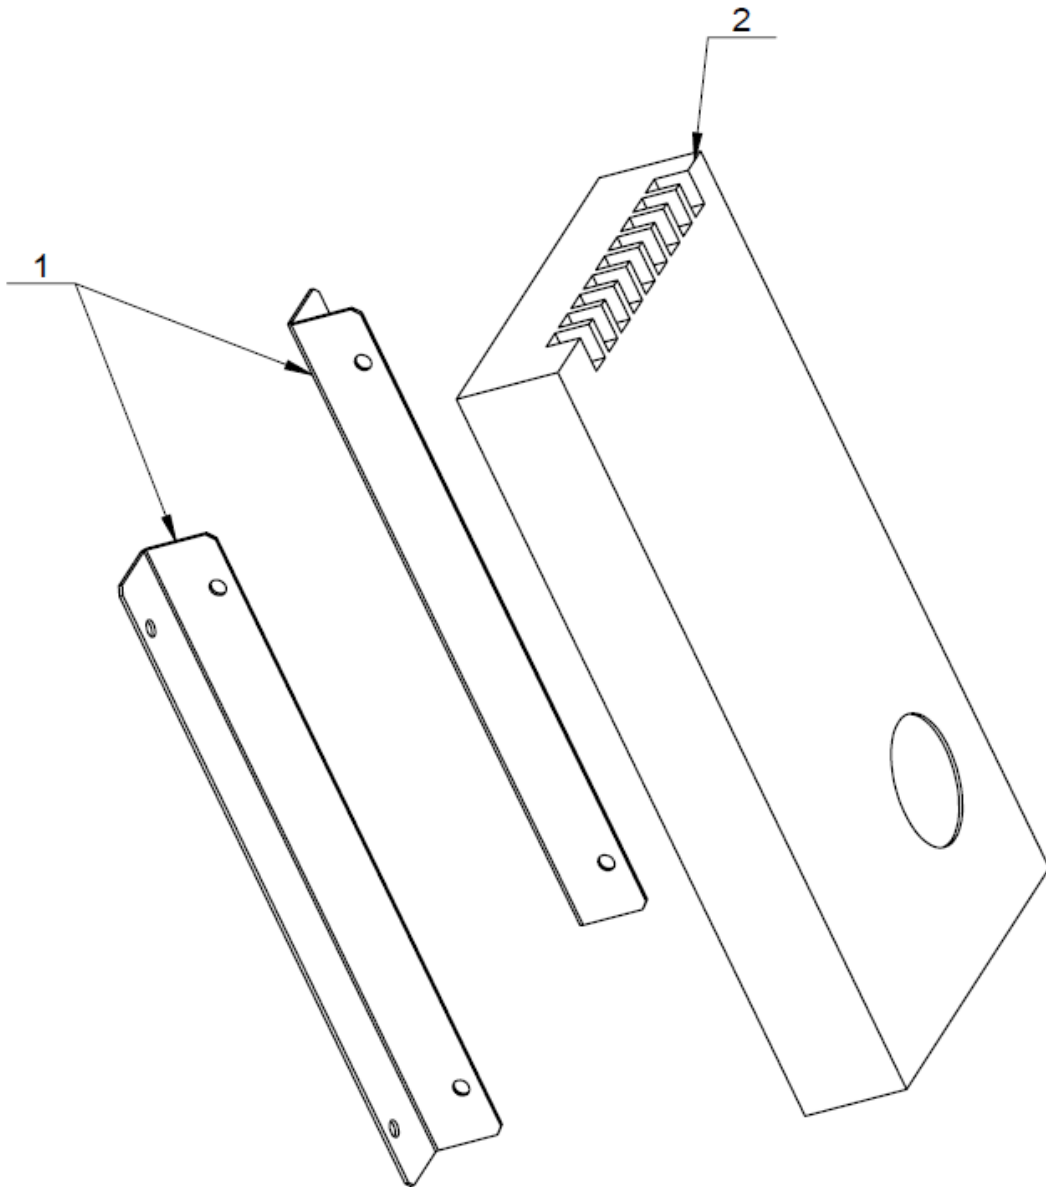

a 24V Power Supply Assembly

S/N	P/N	Description	Qty	Remark
1	5113773000	Fix Bracket For 24V Power Supply JL500	2	
2	3408050800	Power Supply RSP-200-24	1