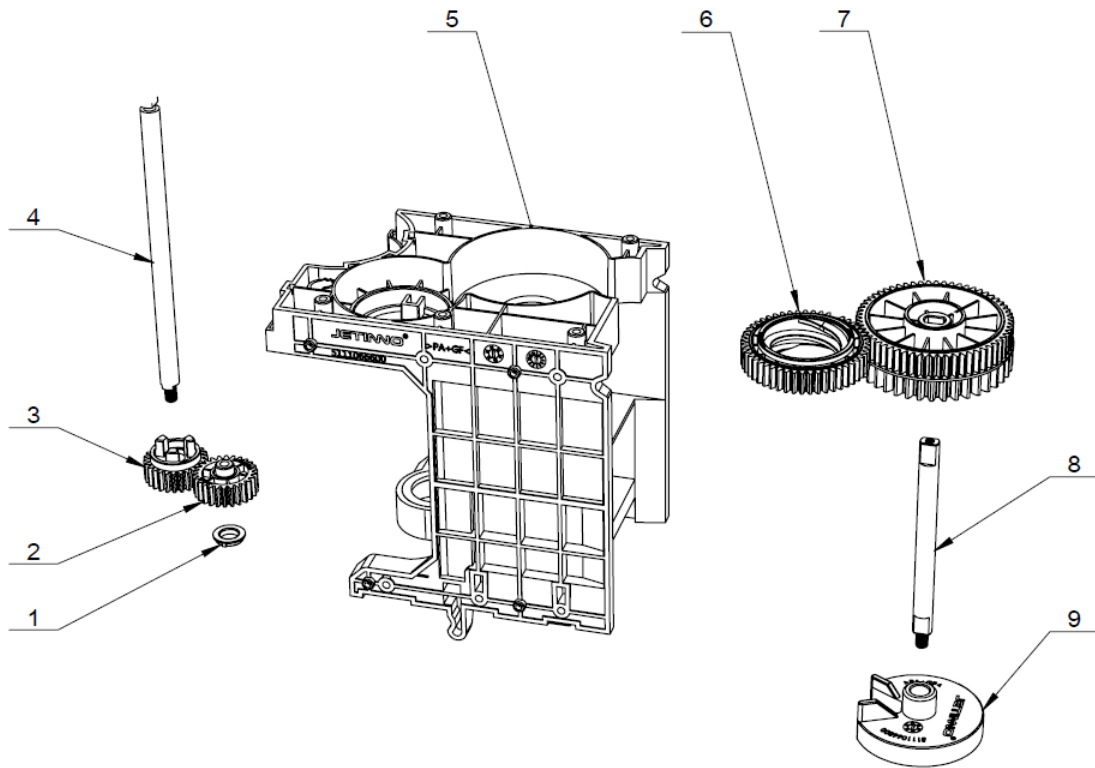

○,B Brewer Main Body Frame Assembly

S/N	P/N	Description	Qty	Remark
1	5111068000	Lower Transmission Gear Sleeve	1	
2	5111067600	Lower Transmission Gear	1	
3	5111067900	Three Jaw Drive Gear	1	
4	5114053300	Brew Chamber Shaft	1	
5	5111066600	Brewer Main Body Frame	1	
6	5111067300	Piston Screw Drive Gear	1	
7	5111066700	Dual Gear	1	
8	5114053400	Drive Shaft For Pilot Wheel	1	
9	5111066800	Pilot Wheel	1