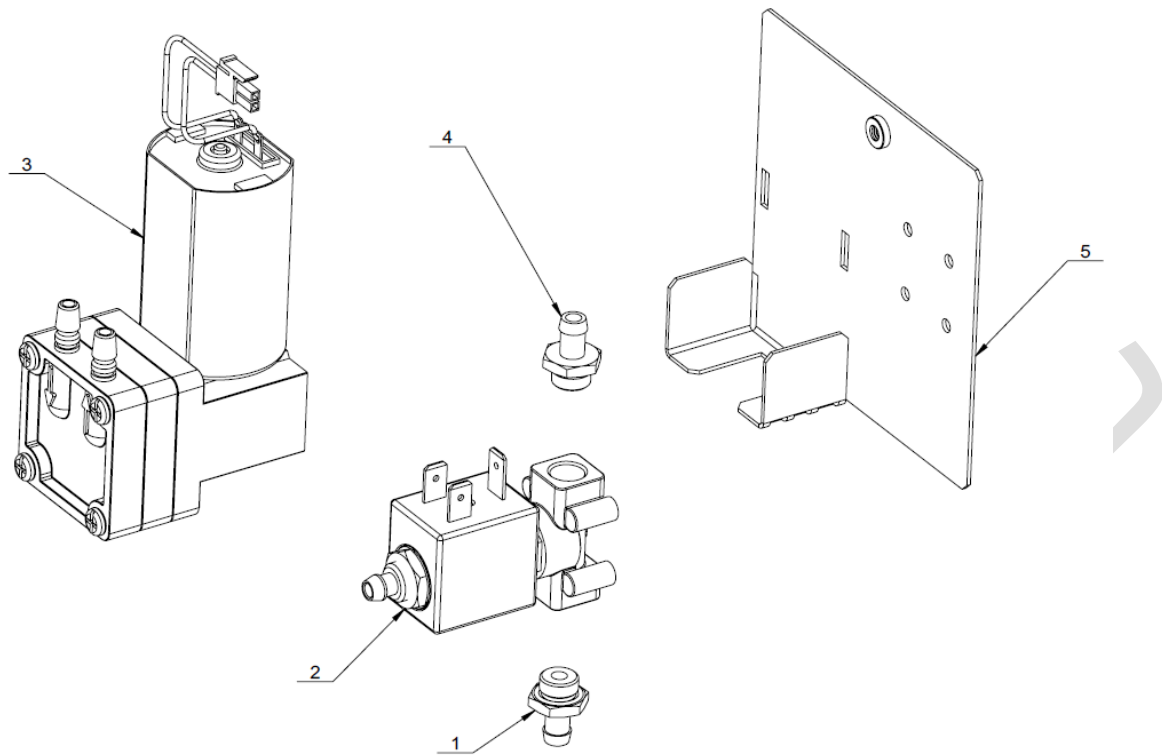

i Air Pump Assembly

S/N	P/N	Description	Qty	Remark
1	3201050700	Plug Nipple D6 G1-8	1	
2	3405050800	Solenoid Valve(2-position 3-way)	1	
3	3313053300	Air Pump(With Wire & Connector)	1	
4	3201050700	Plug Nipple D6 G1-8	1	
5	5113067400	Air Pump Bracket	1