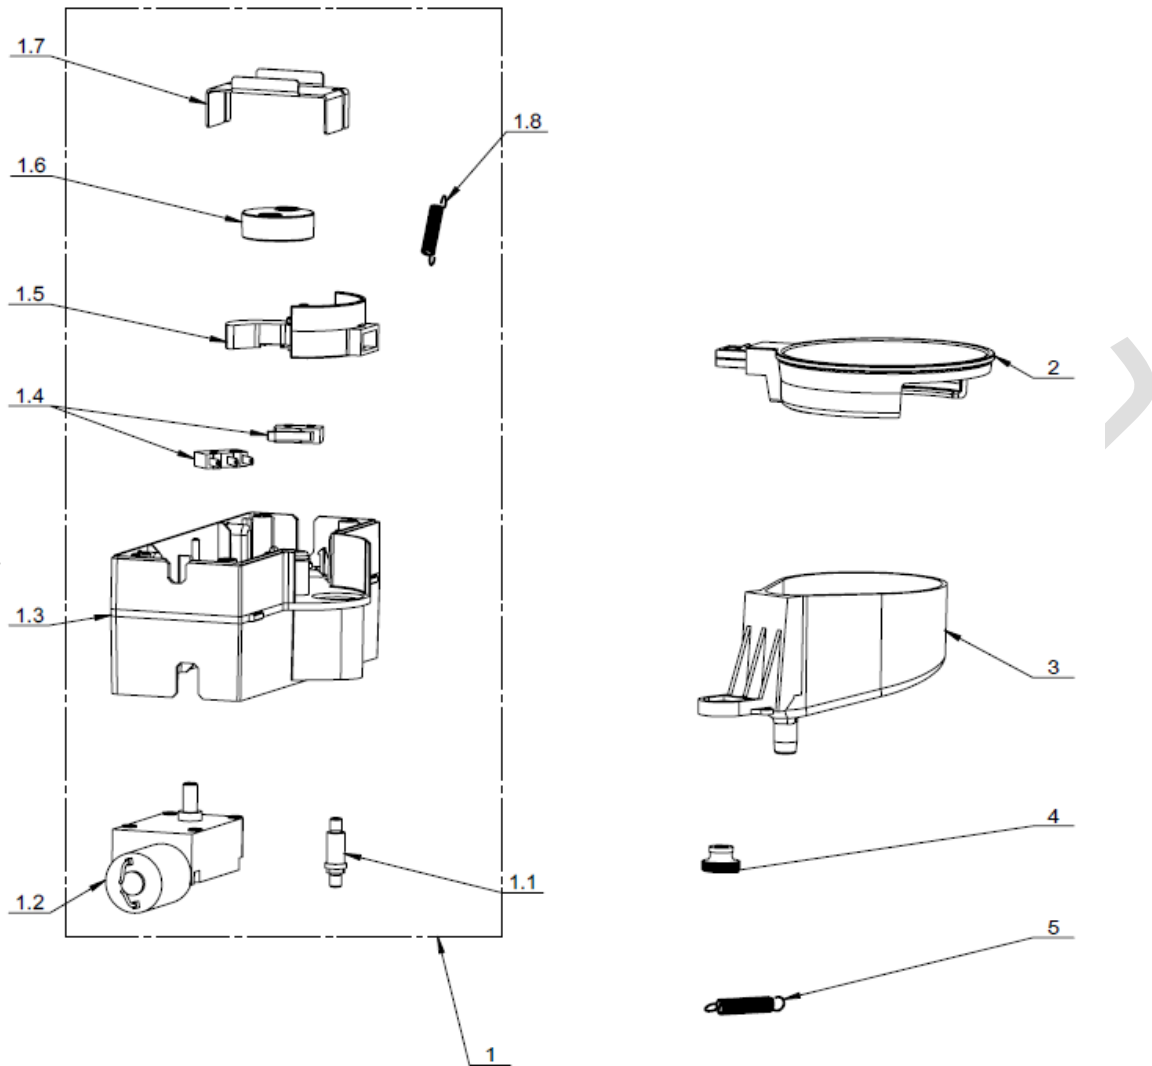

a Cup Holder Plate Assembly

S/N	P/N	Description	Qty	Remark
1	5113113900	Water Drip Plate Limit Plate	1	
2	5111053900	Cup Holder Plate Bracket	1	
3	5111054000	Cup Holder Plate	1	

b Cup Catcher Assembly

S/N	P/N	Description	Qty	Remark
1	3111053200	Cup Catcher Driver Assembly(D80)	1	
1.1	5114051700	Cup Catcher Shaft	1	
1.2	3401050400	Motor 86132	1	
1.3	5111061300	Cup Catcher Driver Bracket	1	
1.4	5406050200	Micro-switch With Wire	2	
1.5	5111061400	Cup Catcher Driver Block	1	
1.6	5114052800	Cam	1	
1.7	5113115900	Cam Limit Bracket	1	
1.8	5115050500	Spring(0.6X5X32)	1	
2	5111061500	Cup Catcher Bracket	1	
3	5111053400	Drip Cup	1	
4	5303050200	Nut (M5,GBT806)	1	
5	5115050400	Spring (0.6X6X25)	1	