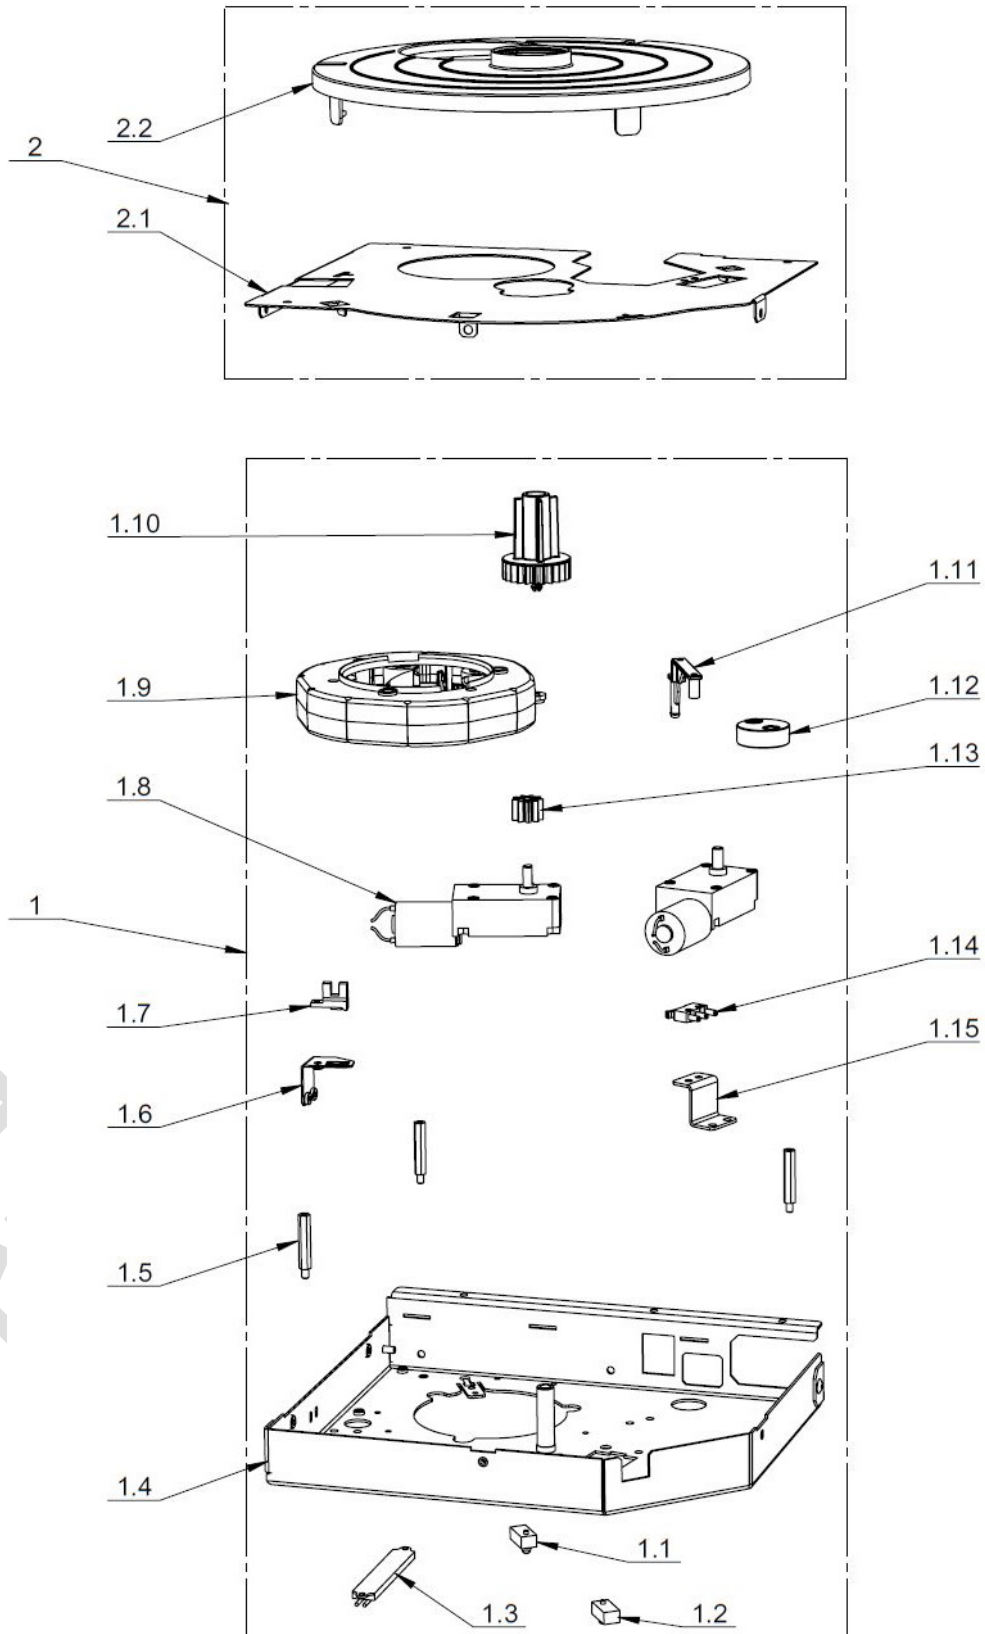

3111054201 Cup System Assembly(D80)

JL500-ESFB7C-PI Parts Catalogues

S/N	P/N	Description	Qty	Remark
1	3111050501	Cup Dispenser Assembly(D80)	1	
1.1	5405051000	Infrared Sensor-Receiver(With Wire & Connector)	1	
1.2	5405051100	Infrared Sensor-Emitter(With Wire & Connector)	1	
1.3	3410050300	LED Light For Door	1	
1.4	5113067101	Cup Dispenser Housing	1	
1.5	5303050100	Brass Sud(M4X32-6)	3	
1.6	5113050801	U Type Sensor Bracket	1	
1.7	5405052900	U Type Sensor (KI5651 OJ_4705)	1	
1.8	3401050400	Motor 86132	2	
1.9	3111052000	Cup Dispenser Gear Assembly	1	
1.10	5201051100	Cup Container Shaft	1	
1.11	5121053300	Push Pole For Cup Dispenser	1	
1.12	5114052800	Cam	1	
1.13	5201050300	FB Tea Brewer Driver Gear	1	
1.14	5406050200	Micro-switch With Wire	1	
1.15	5113050700	Cup Dispenser Micro-switch Bracket	1	
2	3111052901	Cup Container Base Assembly(D80)	1	
2.1	5113059901	Cup Dispenser Cover Plate	1	
2.2	5111053700	Cup Container Base	1