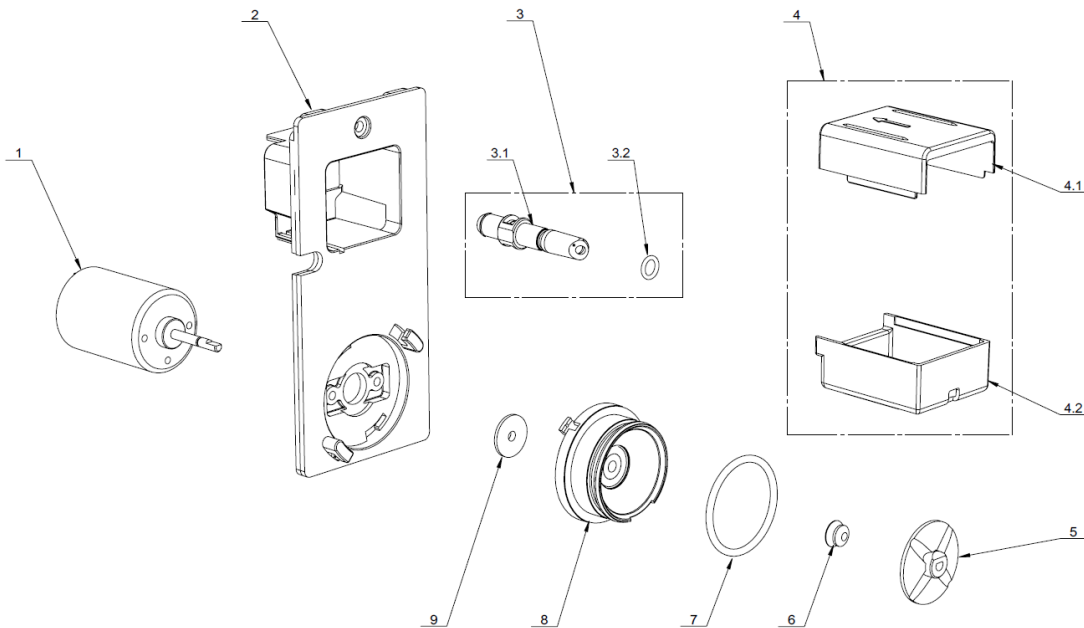

3121050100 Mixer Driver Assembly

S/N	P/N	Description	Qty	Remark
1	5402090800	Mixer Motor With Wire & Connector	1	
2	5121052800	Mixer Base	1	
3	3121050300	Mixer Water Inlet Tube Assembly	1	
3.1	3201050400	Mixer Water Inlet Tube	1	
3.2	5206051200	O ring D6*D1.5	1	
4	3121050200	Mixer Power Trap Assembly	1	
4.1	5121052700	Mixer Power Trap Upper Cover	1	
4.2	5121052600	Mixer Power Trap Lower Cover	1	
5	5121053200	Mixing Wheel For Mixer	1	
6	5206051100	V Ring For Mixer	1	
7	5206051300	O Ring D33.5*D2.65	1	
8	5121052100	Sealing Cover For Mixer	1	
9	5305050300	Washer Wheel	1