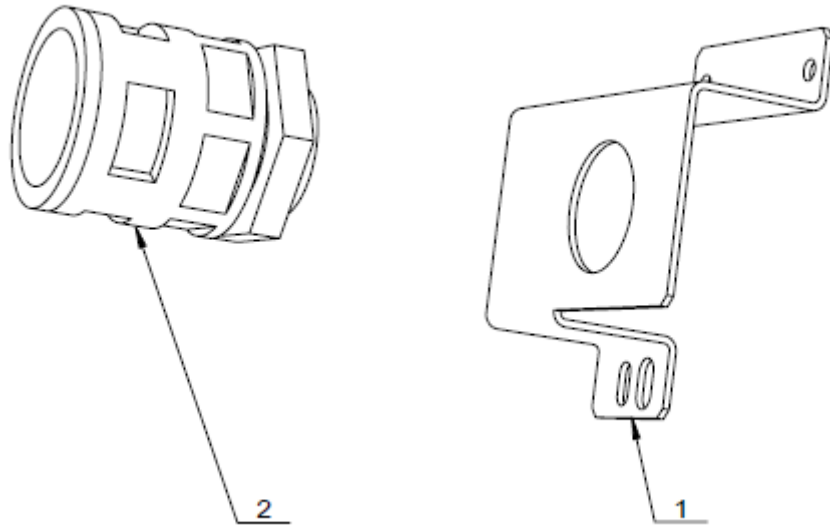

h Wire-out Assembly For Door

S/N	P/N	Description	Qty	Remark
1	5113788000	Wire-out Bracket For Door	1	
2	3201050800	Air Channel Adapter(AD28.5-M25)	1