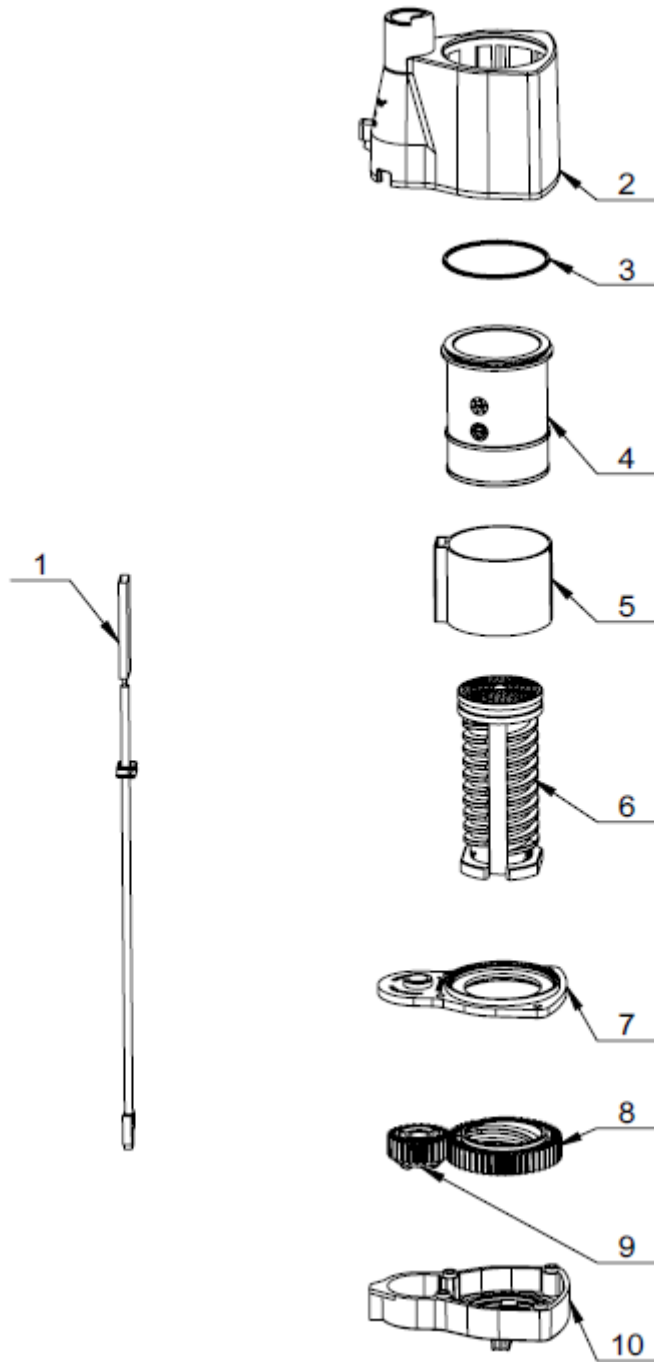

3111055500 14g Brew Chamber Assembly

S/N	P/N	Description	Qty	Remark
1	5414050100	PTC Heater	1	
2	5111068300	Brew Chamber Shell	1	
3	5116052200	Brew Chamber Sealing Ring	1	
4	5111068400	14g Brew Chamber	1	
5	5124050400	Aluminum Heat Conducting Plate	2	
6	○,A	Lower Piston Assembly	1	
7	5111068200	Gear Box Upper Cover	1	
8	5111067300	Piston Screw Drive Gear	1	
9	5111067500	Three Jaw Transmission Gear	1	
10	5111068100	Gear Box Lower Cover	1