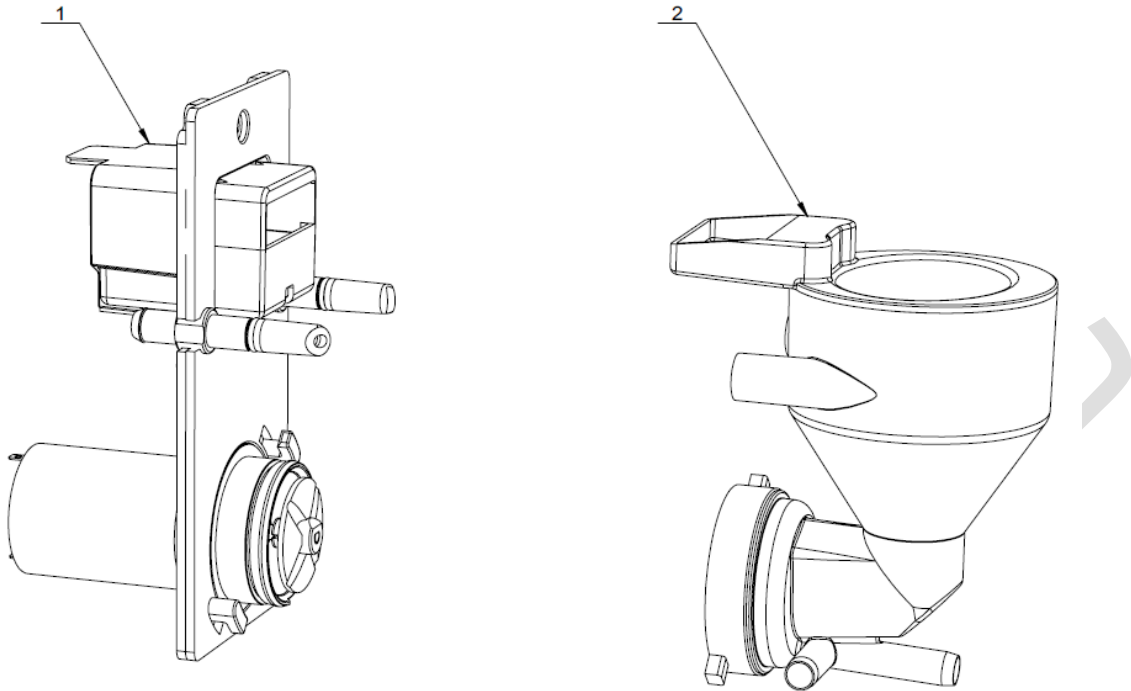

3121051500 Mixer Assembly (Dual Hole)

S/N	P/N	Description	Qty	Remark
1	3121051700	Mixer Driver Assembly(Dual Inlet)	1	
2	3121050400	Mixer Bowl Assembly	1