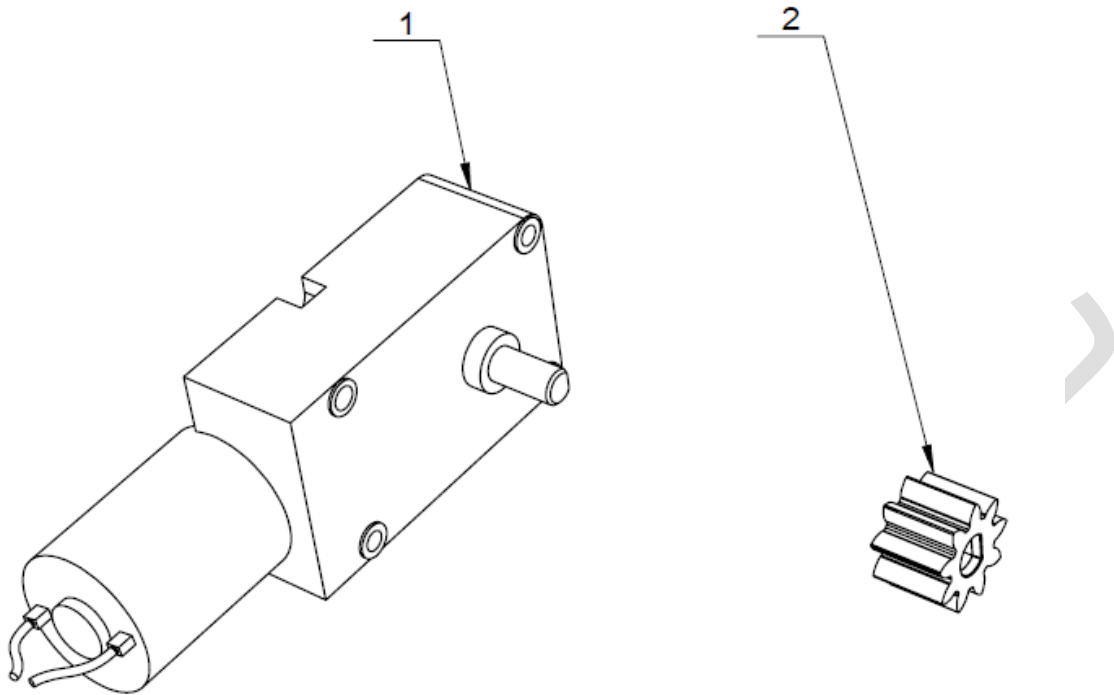

I Door Motor Assembly

S/N	P/N	Description	Qty	Remark
1	3401050400	Motor 86132	1	
2	5201050300	FB Tea Brewer Driver Gear	1