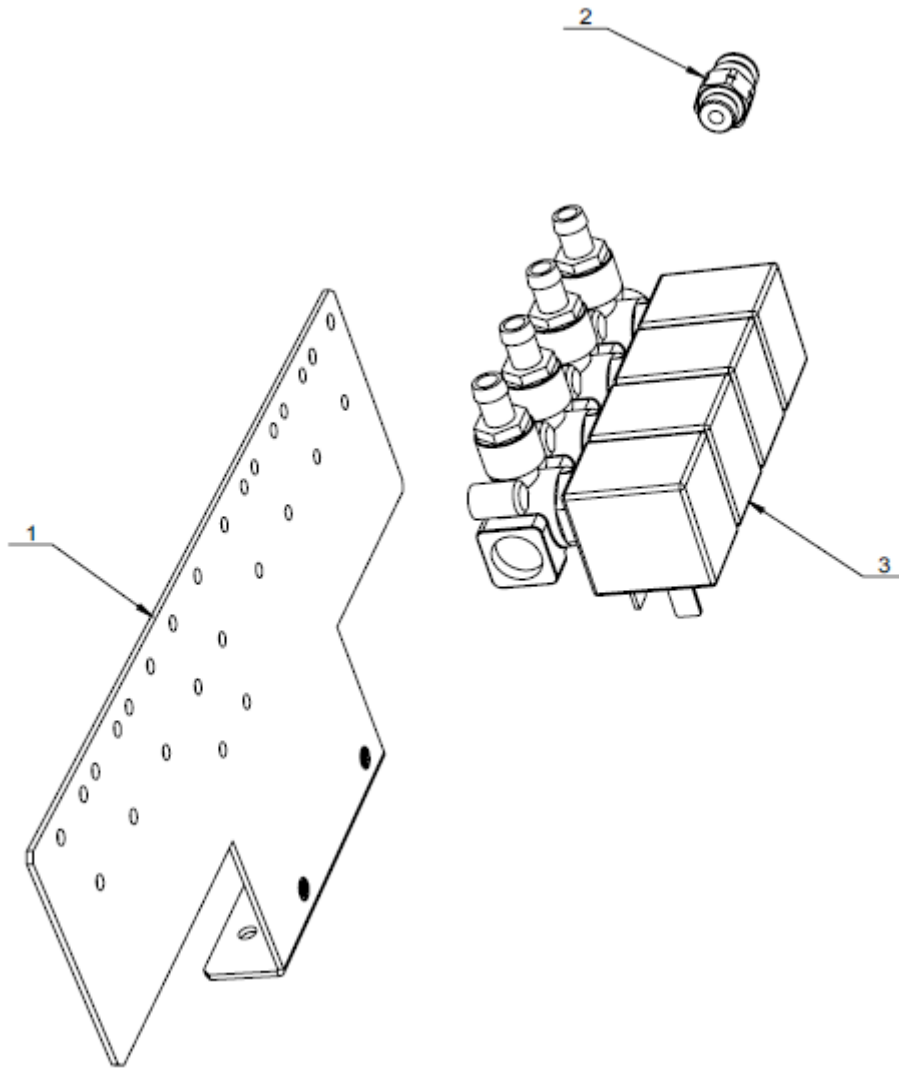

g ODE Chain Valve Assembly For JL500

S/N	P/N	Description	Qty	Remark
1	5113782000	Chain Valve Bracket(JL500)	1	
2	3201051700	Quick Connector D6 G1-8(White)	1	
3	3405050200	ODE Chain Valve(24MA2V)	1