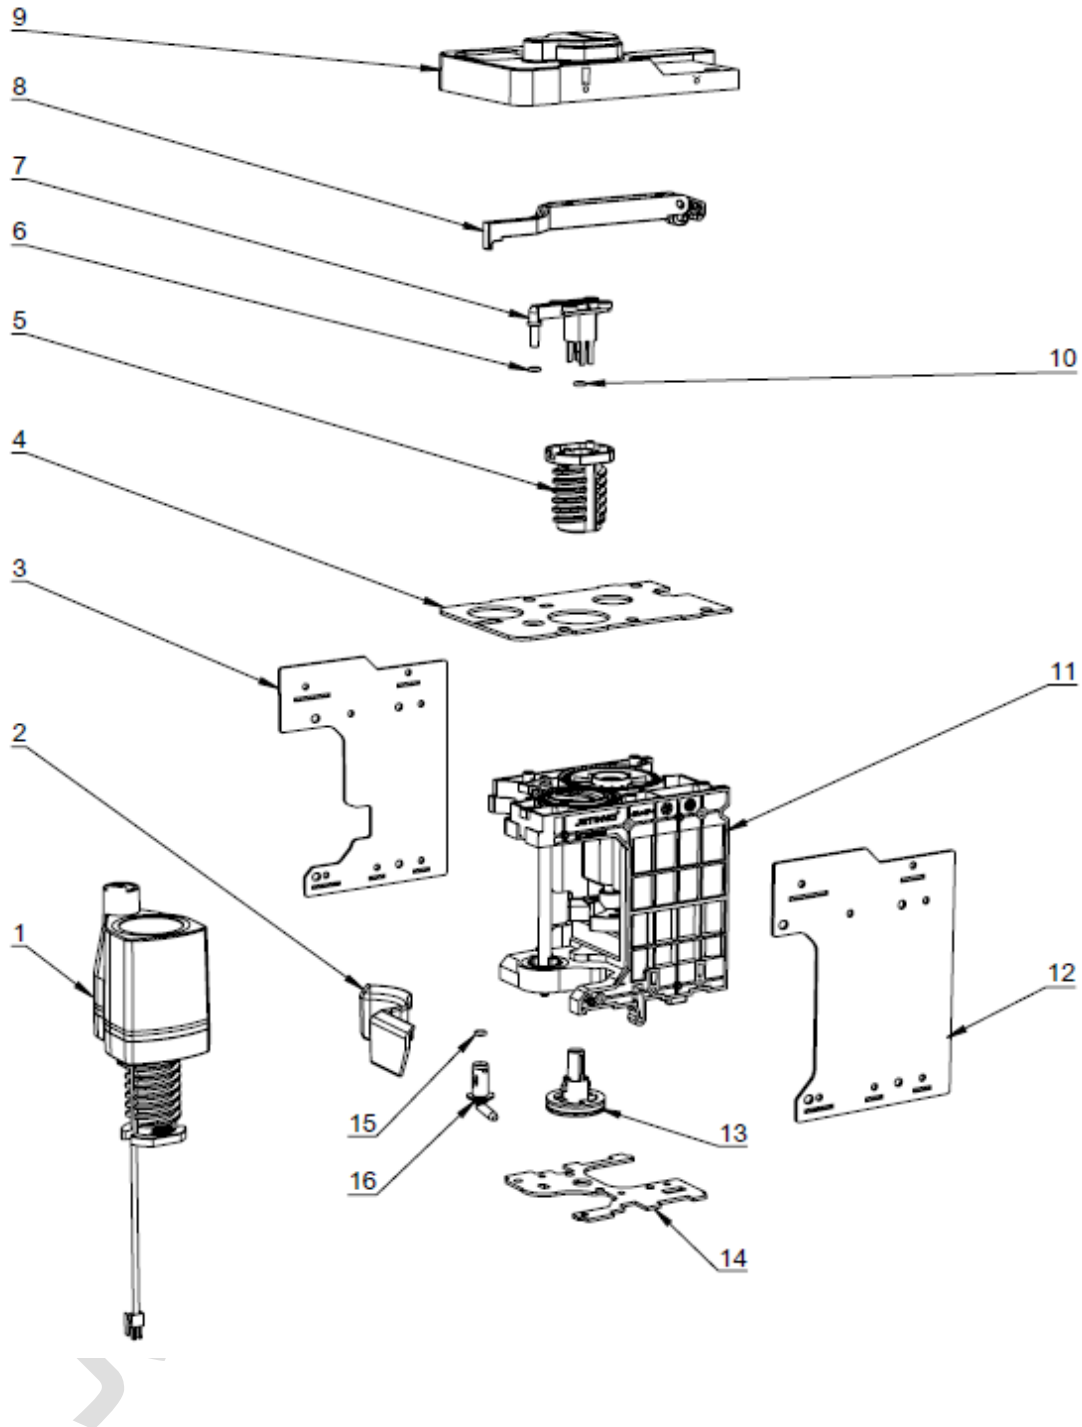

3111055400 14g ES Brewer

S/N	P/N	Description	Qty	Remark
1	3111055500	14g Brew Chamber Assembly	1	
2	5121052200	Coffee Cake Wiper	1	
3	5113811000	Brewer Left Enforce Plate	1	
4	5113813000	Brewer Upper Enforce Plate	1	
5	5111067200	Upper Piston Screw	1	
6	5206050600	O Ring ID4X1.8	1	
7	5111067400	Brewer U-Tube	1	
8	○,A	Brewer Pull Rod Assembly	1	
9	5111066500	Brewer Upper Cover	1	
10	5206050600	O Ring ID4X1.8	1	
11	○,B	Brewer Main Body Frame Assembly	1	
12	5113812000	Brewer Right Enforce Plate	1	
13	○,c	Upper Piston Head Assembly	1	
14	5113814000	Brewer Lower Enforce Plate	1	
15	5206050600	O Ring ID4X1.8	1	
16	5111067000	Coffee Outlet	1