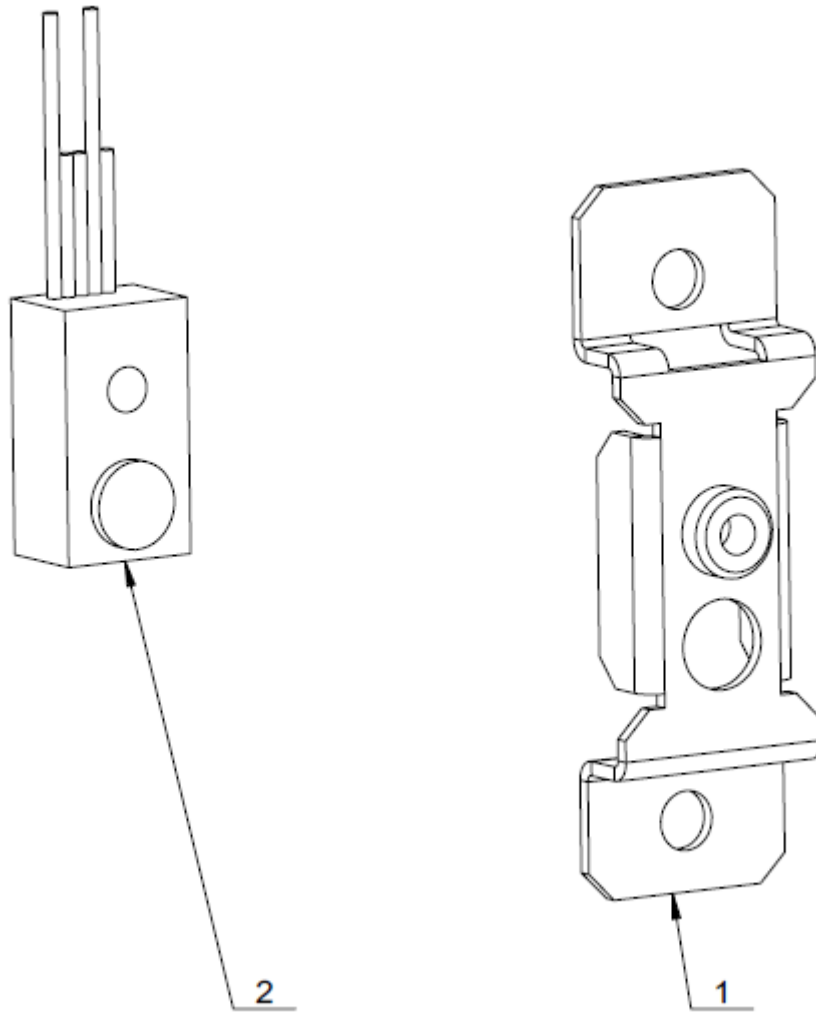

e **Infrared Sensor-Receiver Assembly**

S/N	P/N	Description	Qty	Remark
1	3313062600	Infrared Sensor-Receiver(KB1246)	1	
2	5113505400	Sensor Fix Bracket	1