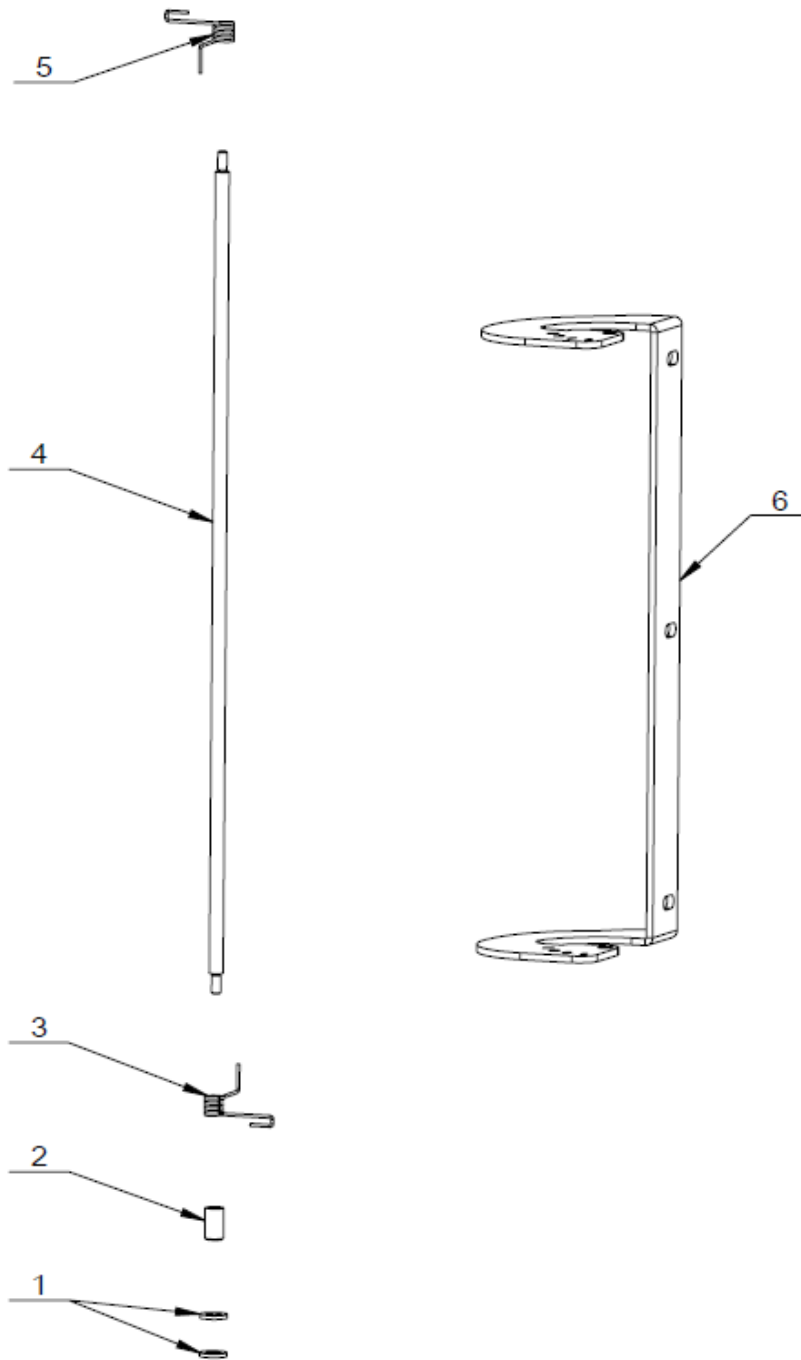

k Small Door Shaft Assembly

S/N	P/N	Description	Qty	Remark
1	5305050500	Washer D12Xd6X1	2	
2	5204050100	Small Door Shaft Sleeve	1	
3	5115050700	Small Door Right-hand Twist Spring	1	
4	5114050600	Small Door Shaft	1	
5	5115050600	Small Door Left-hand Twist Spring	1	
6	5113562001	Small Door Fix Bracket	1	