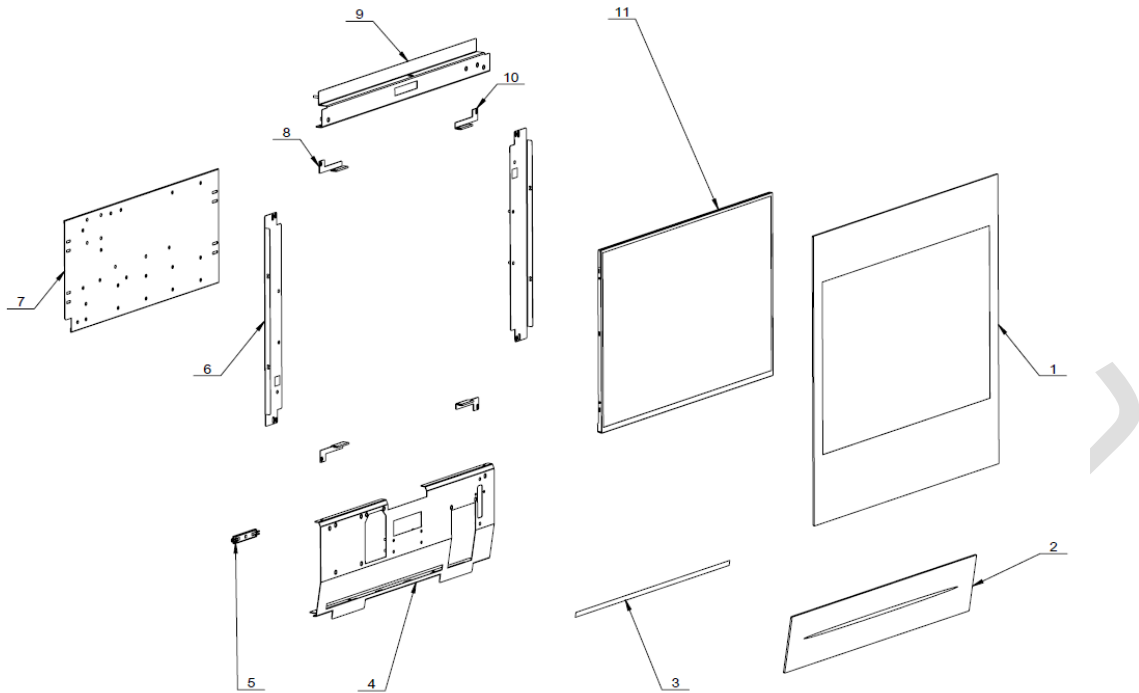

n Door Side Glass Assembly

S/N	P/N	Description	Qty	Remark
1	5113779000	Door Side Glass Fix Bracket	1	
2	5118050901	Door Side Glass	1	

o 27 Inch Touch Screen Assembly

S/N	P/N	Description	Qty	Remark
1	5407051401	27 Inch Touch Screen	1	
2	5118052401	LED Light Guide Glass	1	
3	5210050200	Light Guide Film	1	
4	5113059400	LED Light Guide Glass Fix Bracket	1	
5	3313063600	Door LED Light (With Wire & Connector)	1	
6	5113059500	27 Inch Display Side Fix Bracket	2	
7	5113059000	PCB Fix Bracket	1	
8	5133024100	27 Inch Display Left Fix Bracket	2	
9	5113059300	Top Glass Fix Bracket	1	
10	5133024000	27 Inch Display Right Fix Bracket	2	
11	3409050700	27 Inch Display	1	