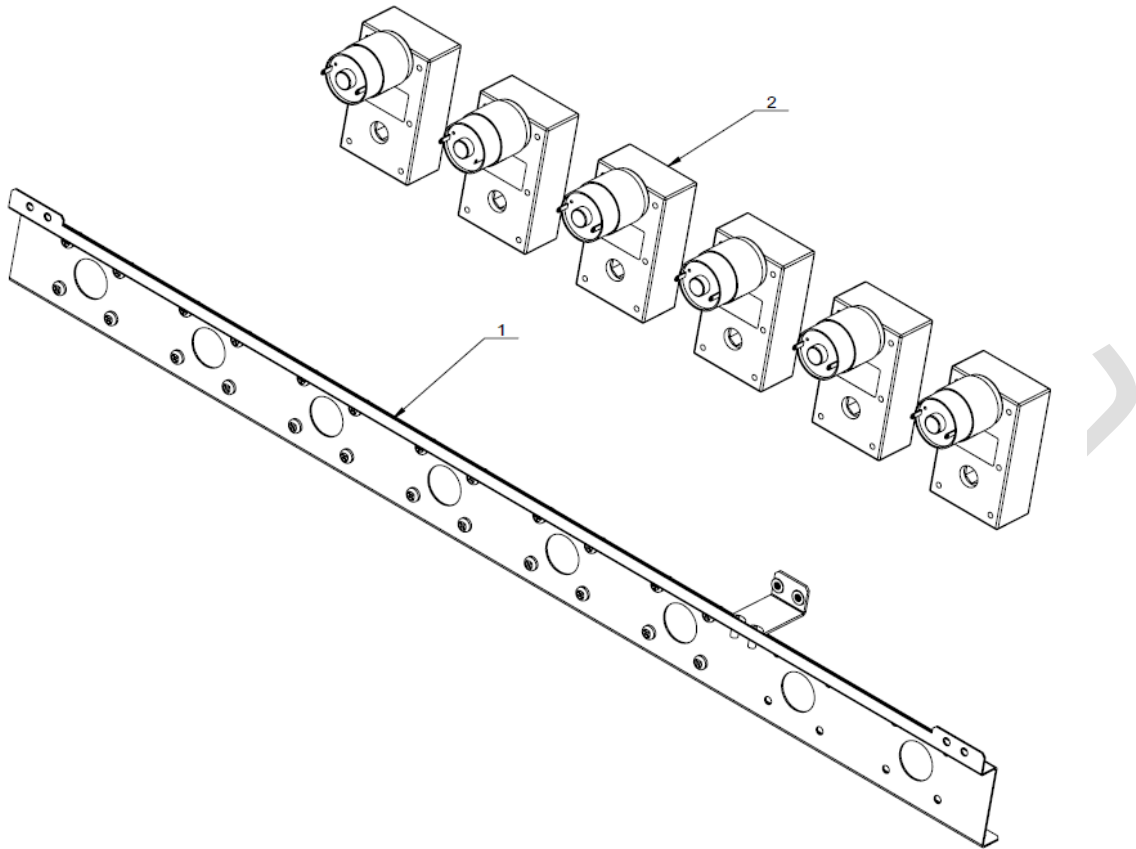

f Instant Container Motor Assembly

S/N	P/N	Description	Qty	Remark
1	5113170700	Instant Container Motor Bracket For JL500	1	
2	3401052400	Instant Container Motor Vigor BO26	6