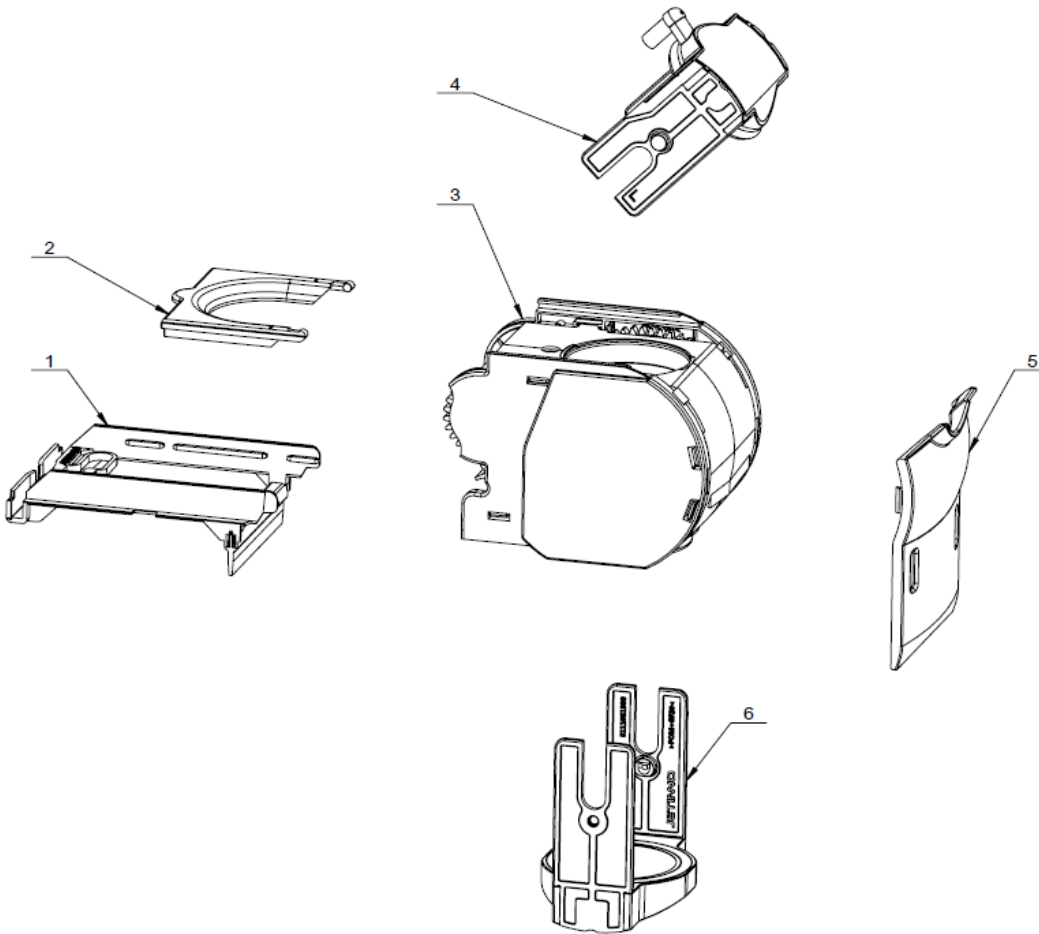

3111063000 FB Tea Brewer

S/N	P/N	Description	Qty	Remark
1	3111050300	FB Filter Wiper Assembly	1	
2	5111052100	FB Tea Brewer Top Cover	1	
3	3111050700	FB Tea Brewer Chamber Assembly	1	
4	3111050200	FB Tea Brewer Spray Nozzle Assembly	1	
5	5111052200	FB Tea Brewer Front Cover	1	
6	3111050800	FB Tea Brewer Filter Assembly	1