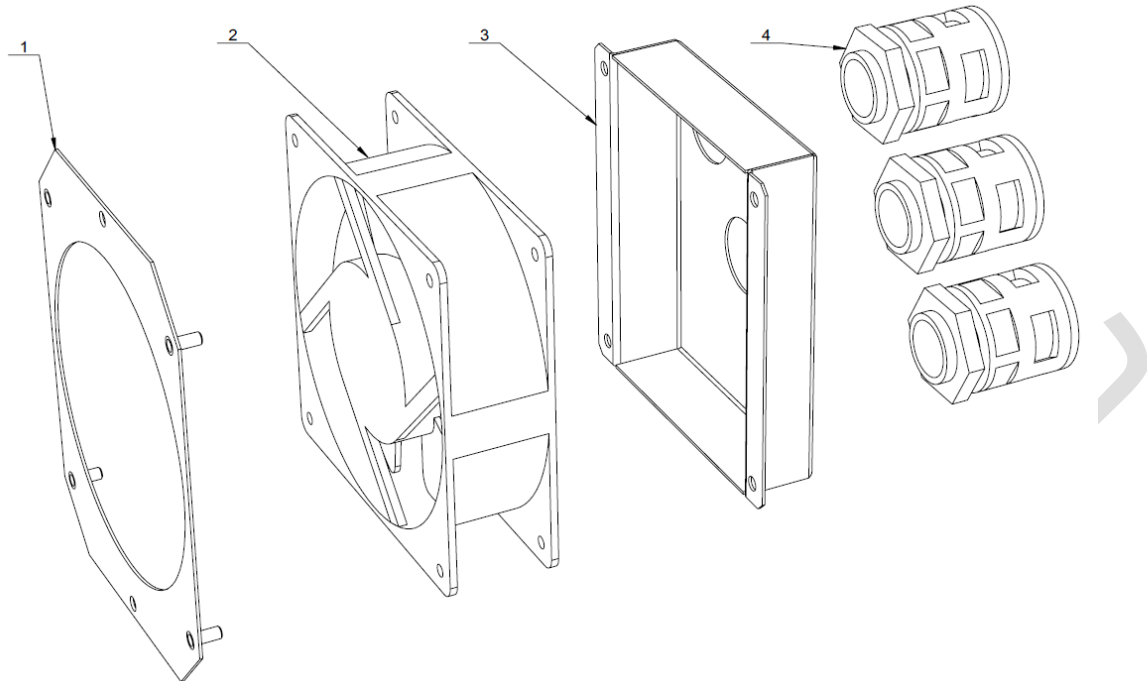

d Right Fan Assembly For JL500

S/N	P/N	Description	Qty	Remark
1	5113776000	Fan Fixing Bracket	1	
2	5402089200	24V Variable Speed Fan(With Wire & Connector)	1	
3	5113060100	Air Channel Bracket(3 Holes)	1	
4	3201050800	Air Channel Adapter(AD28.5-M25)	3