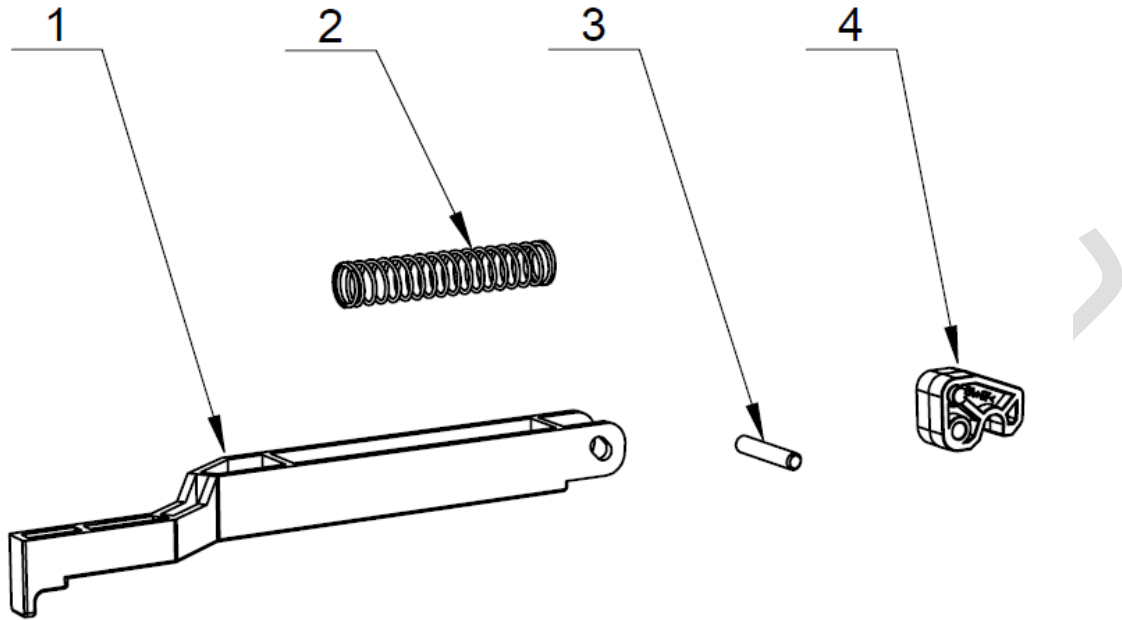

○,A Brewer Pull Rod Assembly

S/N	P/N	Description	Qty	Remark
1	5111067700	Brewer Pull Rod	1	
2	5115051100	Spring For Brewer Lock Catch	1	
3	5114053500	Set Pin For Brewer Lock Catch	1	
4	5111067800	Brewer Lock Catch	1