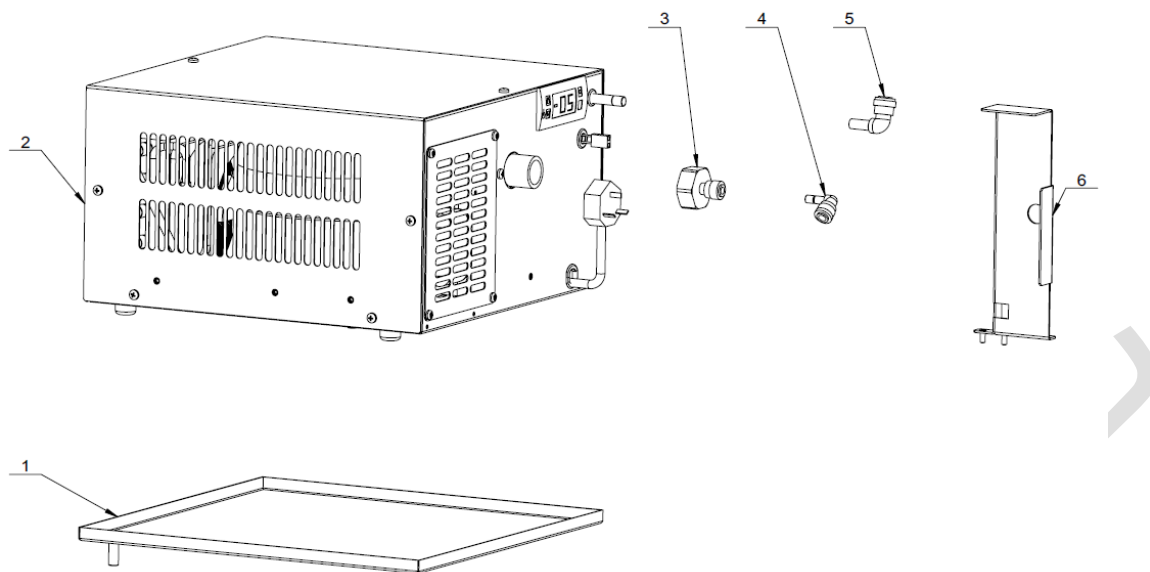

k Water Cooler System Assembly

S/N	P/N	Description	Qty	Remark
1	5113063401	Water Drip Plate For Water Cooler Machine	1	
2	2108050200	Water Cooler Machine	1	
3	3201055500	Adapter 1/4"-3/4"	1	
4	3201052800	Elbow Connector 1/4"-1/4" ATEU0404	1	
5	3201052700	Elbow Connector 8mm-8mm ATEU0808M	1	
6	5113798000	Water Cooler Machine Front Fix Bracket	1