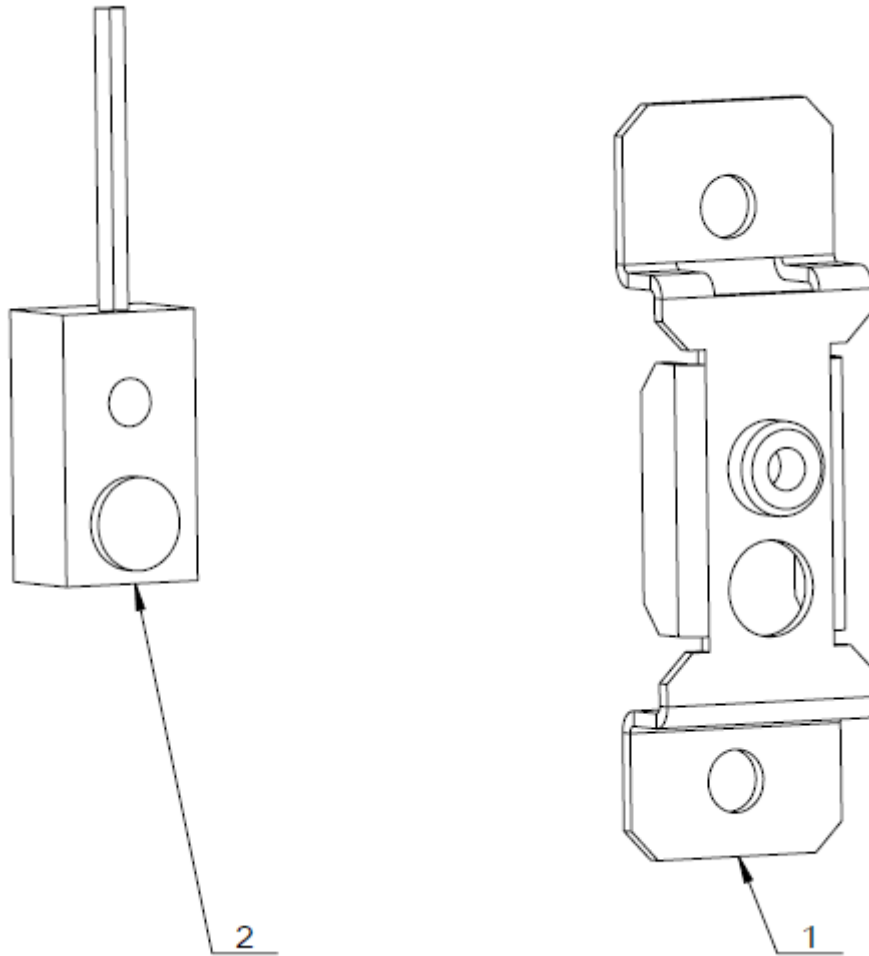

d Infrared Sensor-Emitter Assembly

S/N	P/N	Description	Qty	Remark
1	3313062700	Infrared Sensor-Emitter(KB1246)	1	
2	5113505400	Sensor Fix Bracket	1