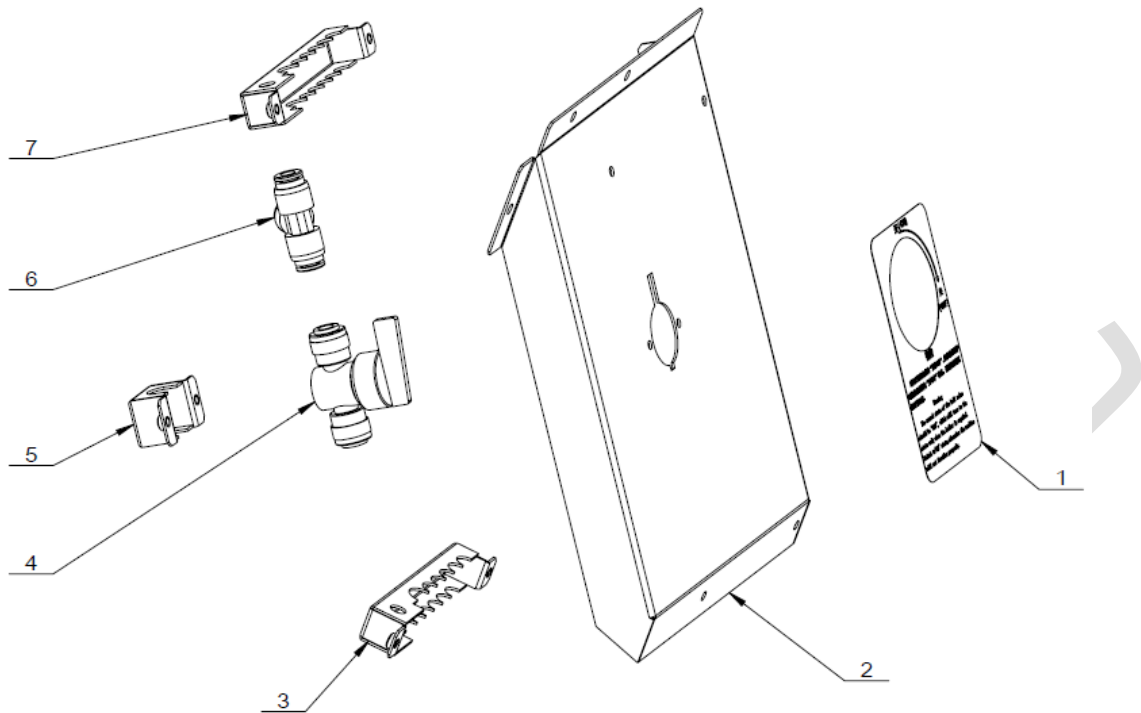

3113050700 Water Draining Assembly For JL500

S/N	P/N	Description	Qty	Remark
1	6301071600	Indicator Label For Ball Valve	1	
2	5113134800	Water Draining Bracket	1	
3	5113134900	Water Draining Tube Holder	1	
4	3201054800	Manual Ball Valve (AHUC0606M)	1	
5	5113134700	Ball Valve Bracket	1	
6	3201051300	T-Connector D6 (Cold Water)	1	
7	5113134900	Water Draining Tube Holder	1