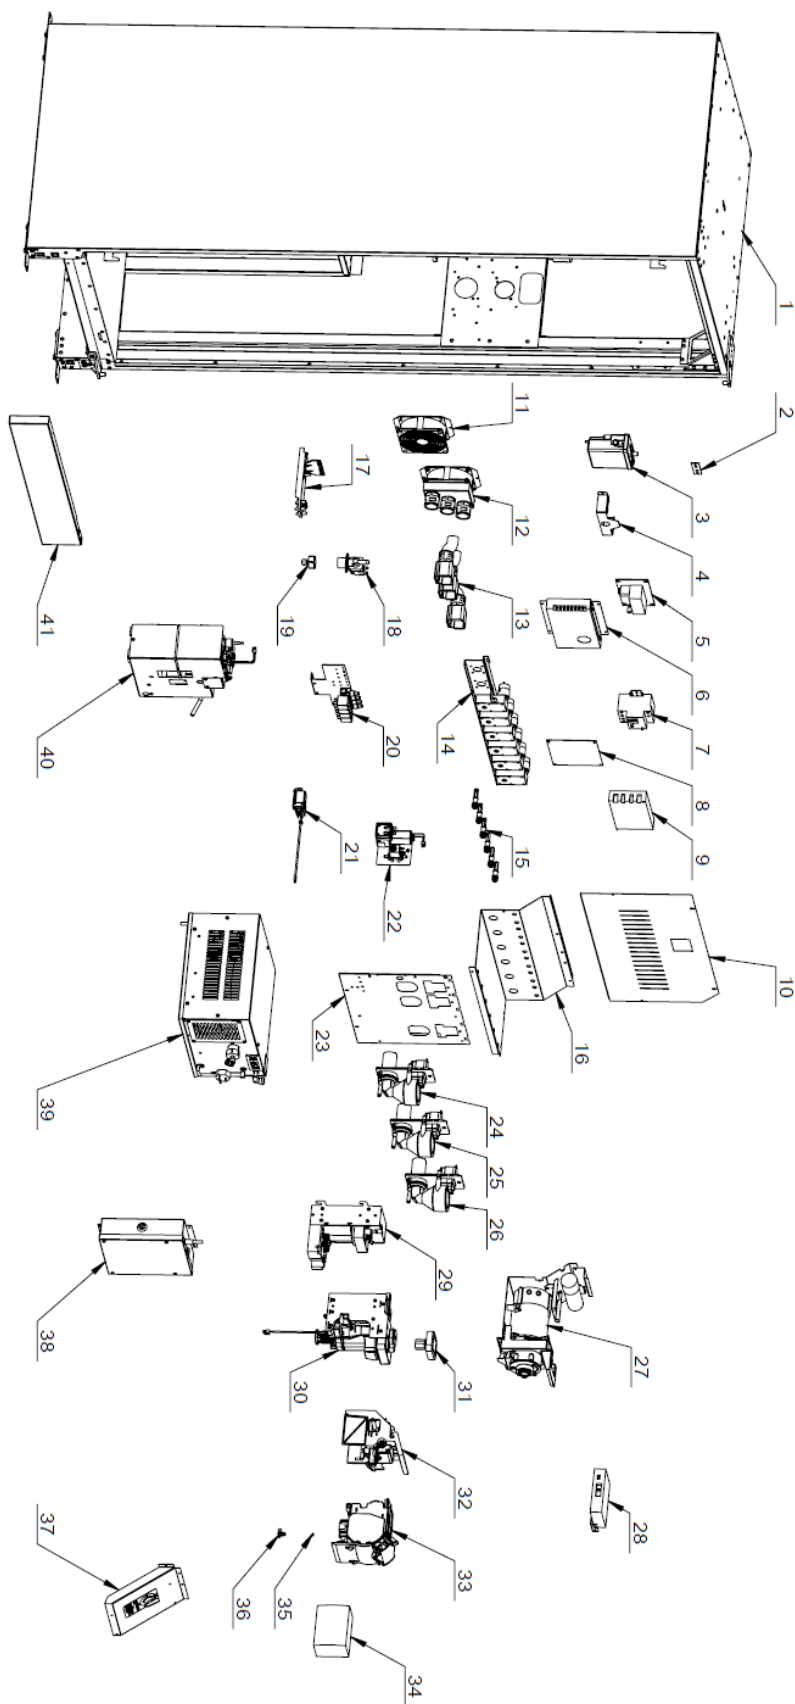

A JL500-ESFB7C-PI Cabinet Assembly

JL500-ESFB7C-PI Parts Catalogues

S/N	P/N	Description	Qty	Remark
1	2301053401	JL500 Cabinet	1	
2	3311054900	Antenna Installation Board	1	
3	3121050500	Air Break Assembly	1	
4	5113056900	Air Break Bracket For JL500	1	
5	3311050400	Relay Board	1	
6	a	24V Power Supply Assembly	1	
7	b	Air Switch Assembly	1	
8	3311056000	I/O Control Board	1	
9	3408050500	12V Power Supply(LRS-150-12)	1	
10	5113780000	JL500 Electrical Area Cover	1	
11	c	Left Fan Assembly For JL500	1	
12	d	Right Fan Assembly For JL500	1	
13	e	Mixer Air Channel Cover Assembly	3	
14	f	Instant Container Motor Assembly	1	
15	5111061200	Shaft For Instant Container Motor	7	
16	5113170800	Instant Container Bracket(Jetinho)	1	
17	5111059800	Drink Spout For JL500	1	
18	3405051500	Water Inlet Valve(ODE,1.8L/min)	1	
19	3201055500	Adapter 1/4" -3/4"	1	
20	g	ODE Chain Valve Assembly For JL500	1	
21	h	Solenoid Valve Assembly(2-3) For JL500	1	
22	i	Air Pump Assembly	1	
23	5113170600	Mixer Bracket For JL500	1	
24	3121051400	Mixer Assembly (Single Hole)	1	
25	3121051500	Mixer Assembly (Dual Hole)	1	
26	3111085800	Cold Drinks Mixer Assembly (Dual Hole)	1	
27	3111109200	220V Grinder Assembly	1	
28	j	4G Router Assembly	1	
29	3111055300	14g ES Brewer Driver Assembly (With PCBA)	1	
30	3111055400	14g ES Brewer	1	
31	5111082000	Coffee Powder Funnel	1	
32	3111050900	FB Tea Brewer Driver	1	
33	3111063000	FB Tea Brewer	1	
34	5404050600	Dual Plug Power Socket	1	
35	5206050200	O-ring D5xD1.2	1	
36	5111051200	FB Tea Outlet	1	
37	3113050700	Water Draining Assembly For JL500	1	
38	3403052000	Fouronly Pump Assembly (2 Buckets)	1	
39	k	Water Cooler System Assembly	1	
40	2107050300	JL500 Hot Water Module(With Cold Water)	1	
41	1	JL500 Bottom Cosmetic Plate Assembly	1