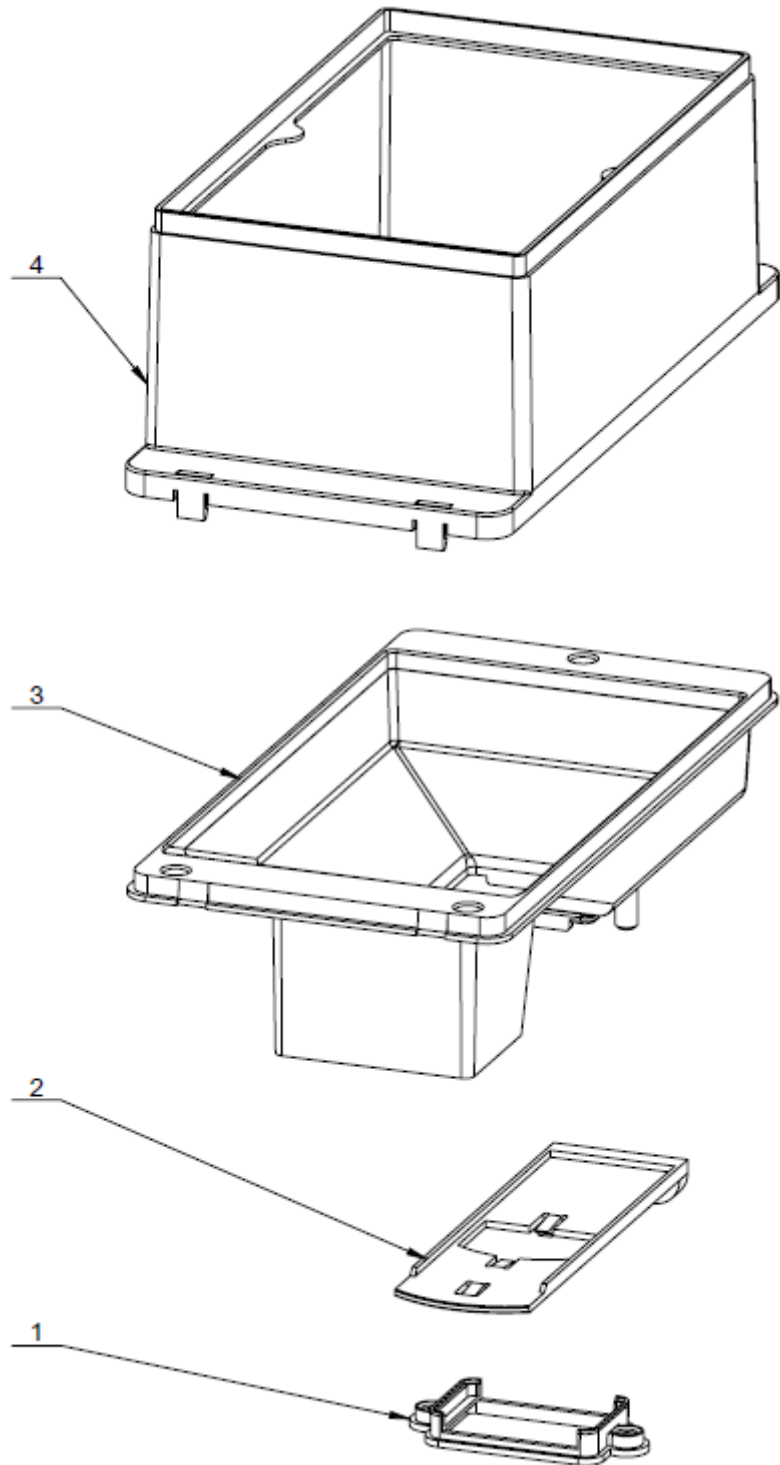

3121050800 Coffee Bean Container For JL500 (No Cover)

S/N	P/N	Description	Qty	Remark
1	5121052400	Coffee Bean Container Lower Bracket	1	
2	5111060900	Coffee Bean Container Outlet Cover	1	
3	5121052300	JL500 Coffee Bean Container Lower Part	1	
4	5121050500	JL500 Coffee Bean Container Upper Part	1