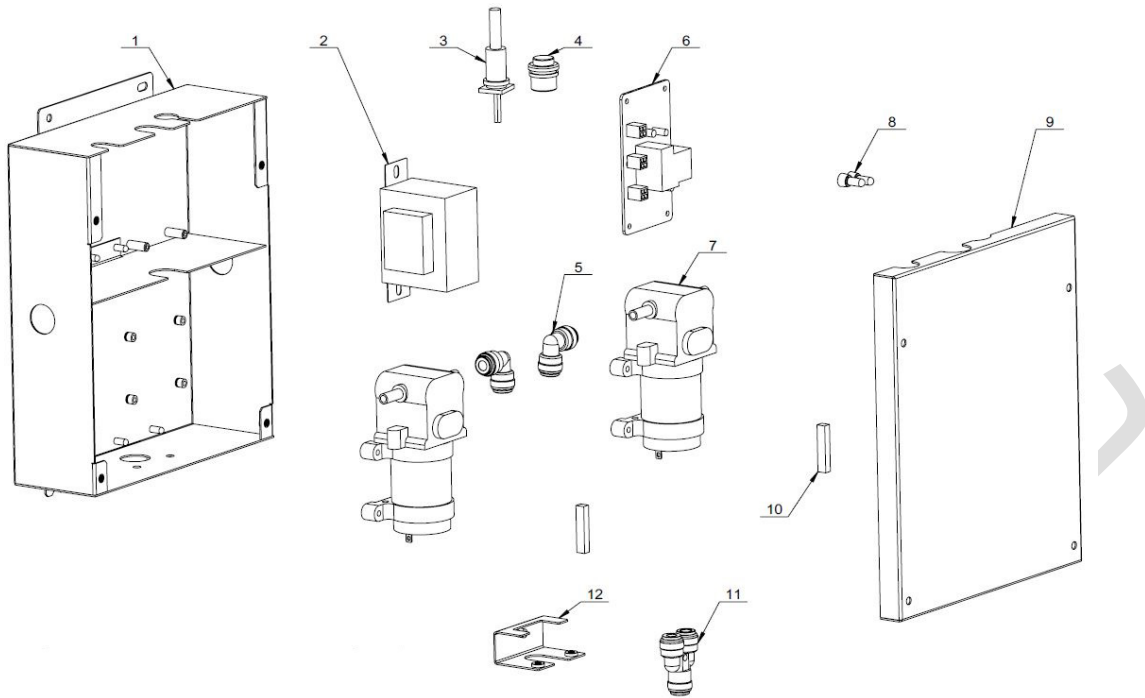

3403053000 Double Pipe Fouronly Pump Assembly

S/N	P/N	Description	Qty	Remark
1	5113617000	Fouronly Pump Assembly Lower Cover	1	
2	5403050300	Adapter For Fouronly Pump Assembly	1	
3	5402080800	Power Cord For Fouronly Pump Assembly	1	
4	3313051800	Button Switch With Light	1	
5	3201054400	Elbow Connector PL0404	2	
6	3311052000	Pump Control Board	1	
7	3403051900	Fouronly Pump	2	
8	5404052200	Nipple Terminal	2	
9	5113618000	Fouronly Pump Assembly Upper Cover	1	
10	5406051000	Pump Temperature Sensor	2	
11	3201054500	Y Connector PY040404	1	
12	5113130400	Y Connector Bracket	1