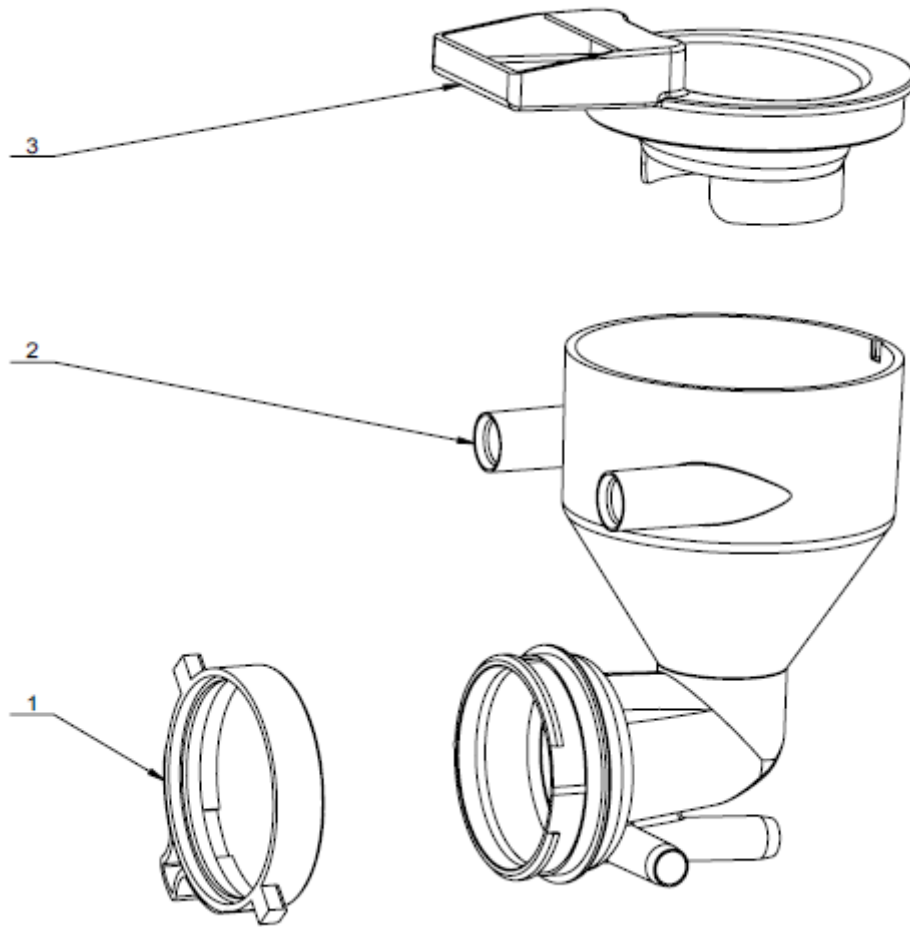

3121050400 Mixer Bowl Assembly

S/N	P/N	Description	Qty	Remark
1	5121050700	Fixing Ring For Mixer	1	
2	5121053100	Mixer Main Bowl	1	
3	5121053000	Mixer Cover	1