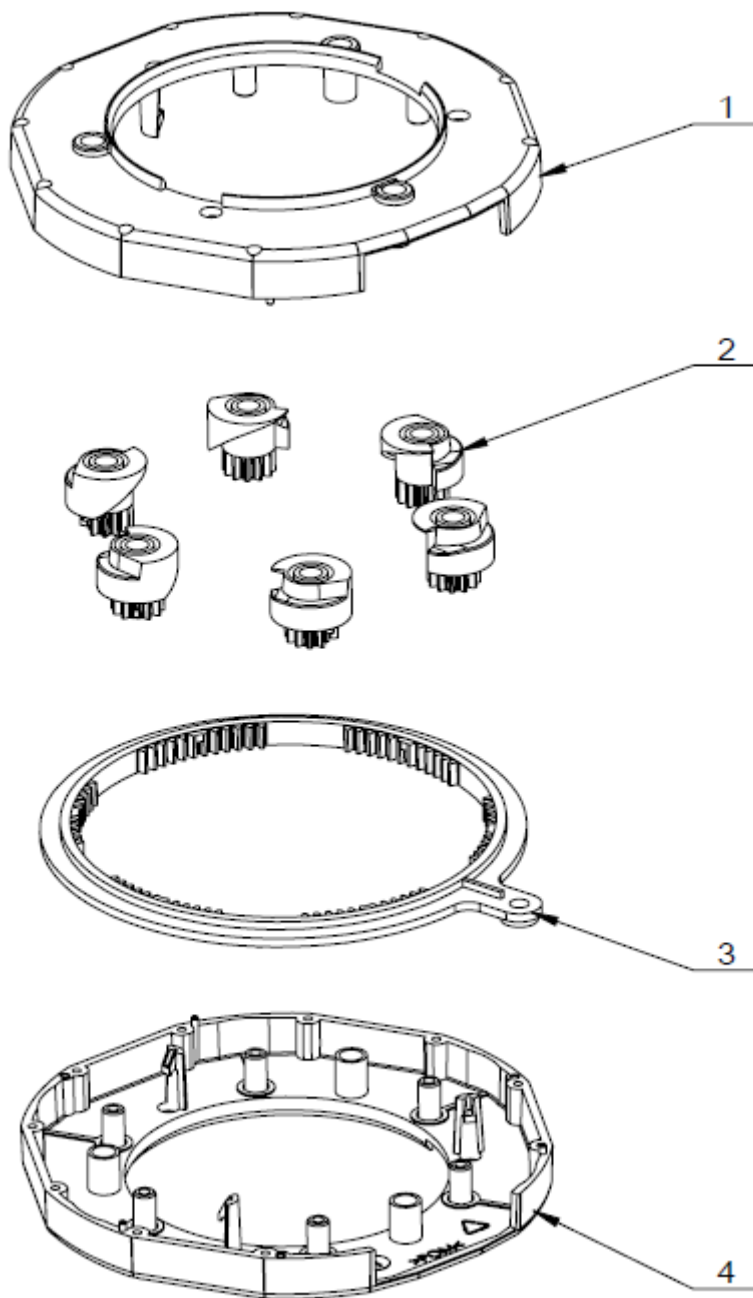

3111052000 Cup Dispenser Case Assembly

S/N	P/N	Description	Qty	Remark
1	5113105700	Cup Dispenser Case Cover	1	
2	5113105900	Cup Dispenser Gear wheel	6	
3	5113105800	Cup Dispenser Gear ring	1	
4	5113105700	Cup Dispenser Case Cover	1