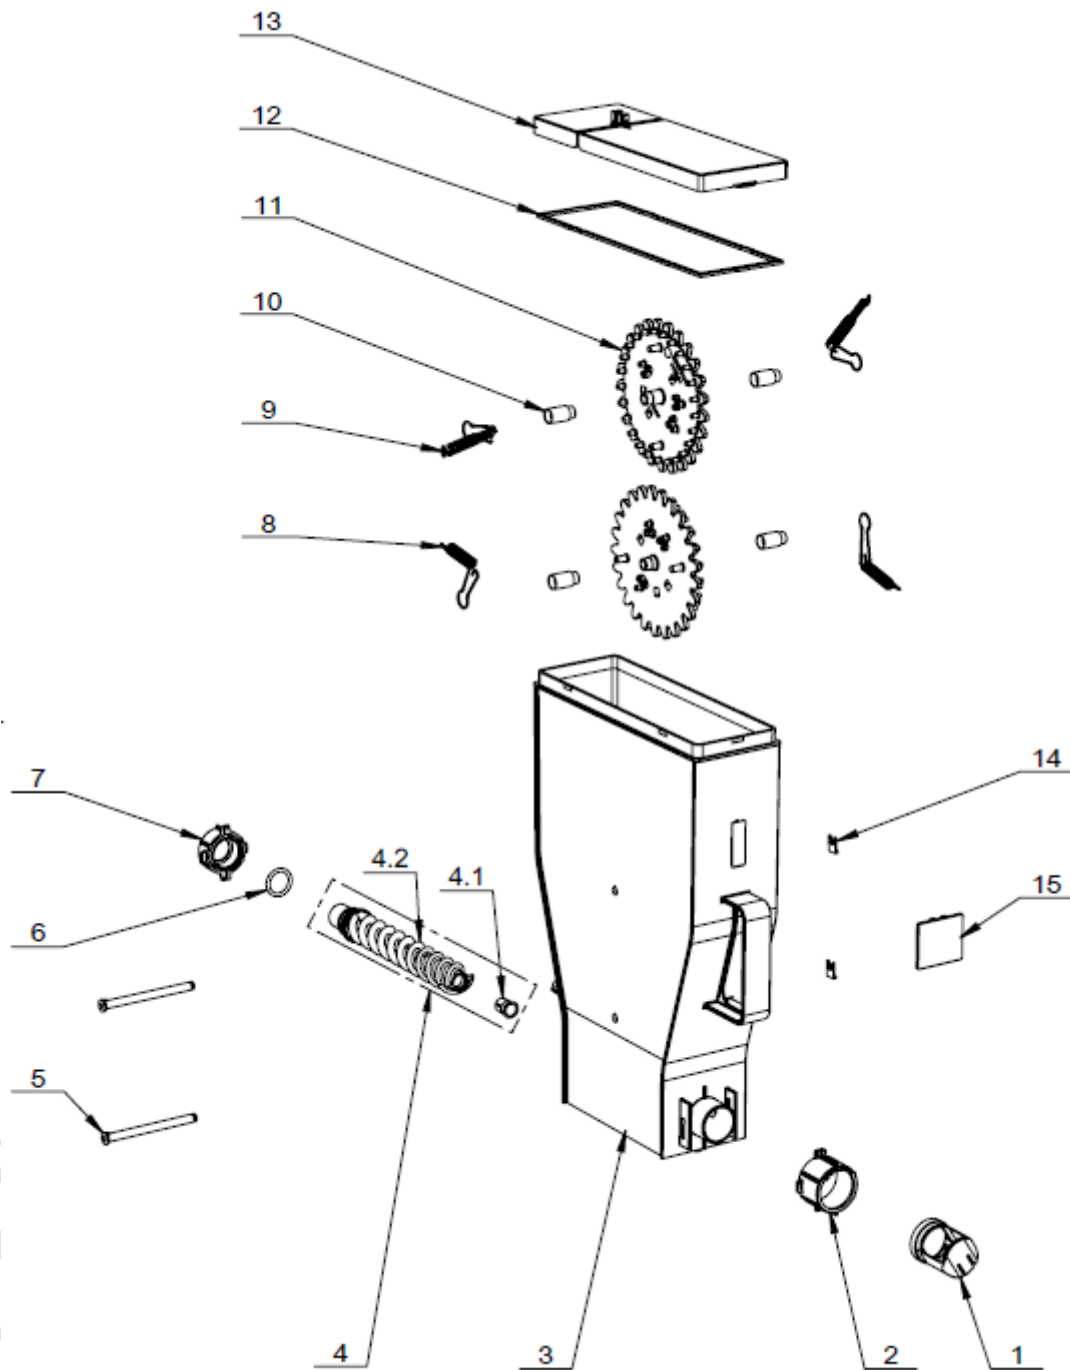

2104053100 Instant Container W78H350-Whole Milk Powder

S/N	P/N	Description	Qty	Remark
1	5111063000	Instant Container Outlet Bracket	1	
2	5111062900	Instant Container Outlet Cover	1	
3	5111062700	Instant Container Body W78mm	1	
4	3112051800	Instant Container Spindle Assembly	1	
4.1	5111063900	Instant Container Spindle Front Cover	1	
4.2	5111063600	Instant Container Thread Spindle	1	
5	5111063300	Instant Container Shaft W78mm	2	
6	5206051600	O-ring 19X25X3	1	
7	5111063200	Instant Container Spindle Back Cover	1	
8	5115051200	Instant Container Digging Spring 2	2	
9	5115050800	Instant Container Digging Spring 1	2	
10	5111063700	Instant Container Shaft Sleeve	4	
11	5111063400	Instant Container Break Wheel	2	
12	5116051600	Instant Container Cover Sealing Ring W78mm	1	
13	5111062800	Instant Container Cover W78mm	1	
14	5111063500	Instant Container Shaft Clip	2	
15	5111063800	Instant Container Label	1