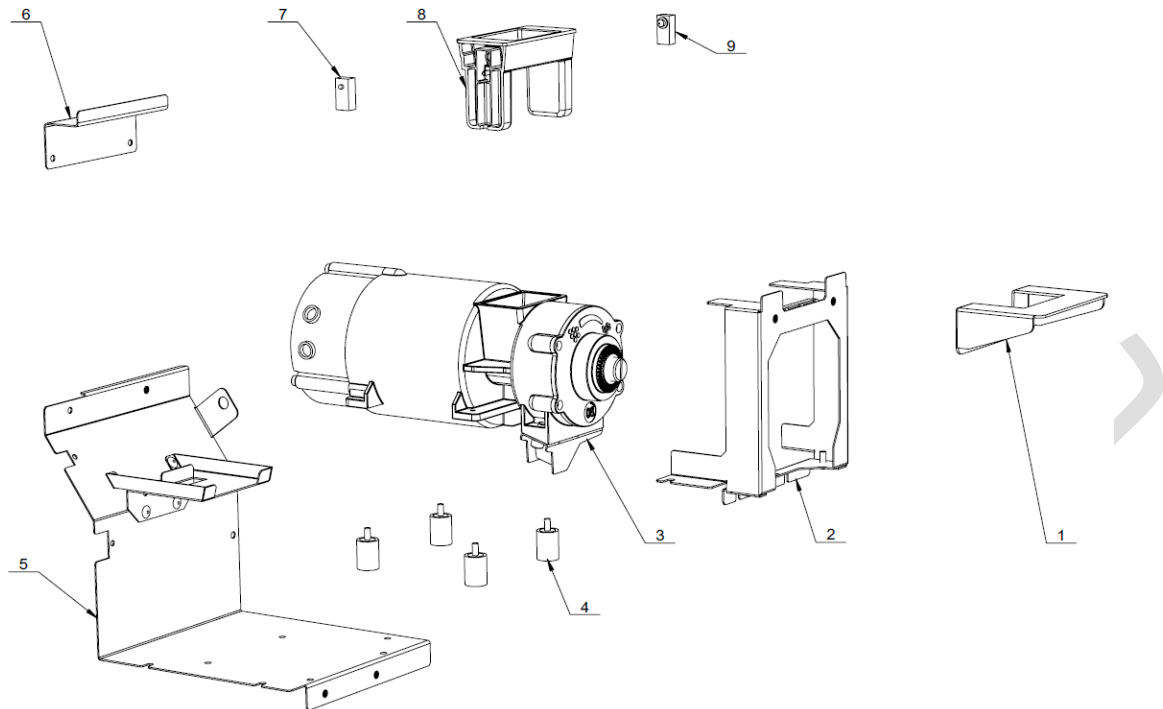

3111109200 220V Grinder Assembly

S/N	P/N	Description	Qty	Remark
1	5113840300	Coffee Bean Container Position Limiter	1	
2	5113801000	Grinder Front Bracket	1	
3	2103050300	Coffee Bean Grinder 220V	1	
4	3209050500	Shock Absorption Column(M4X8)	4	
5	5113170500	Grinder Bracket For JL500	1	
6	5113840200	Coffee Bean Container Rear Hook	1	
7	5405051000	Infrared Sensor-Receiver(With Wire & Connector)	1	
8	5111060800	Coffee Bean Funnel	1	
9	5405051100	Infrared Sensor-Emitter(With Wire & Connector)	1