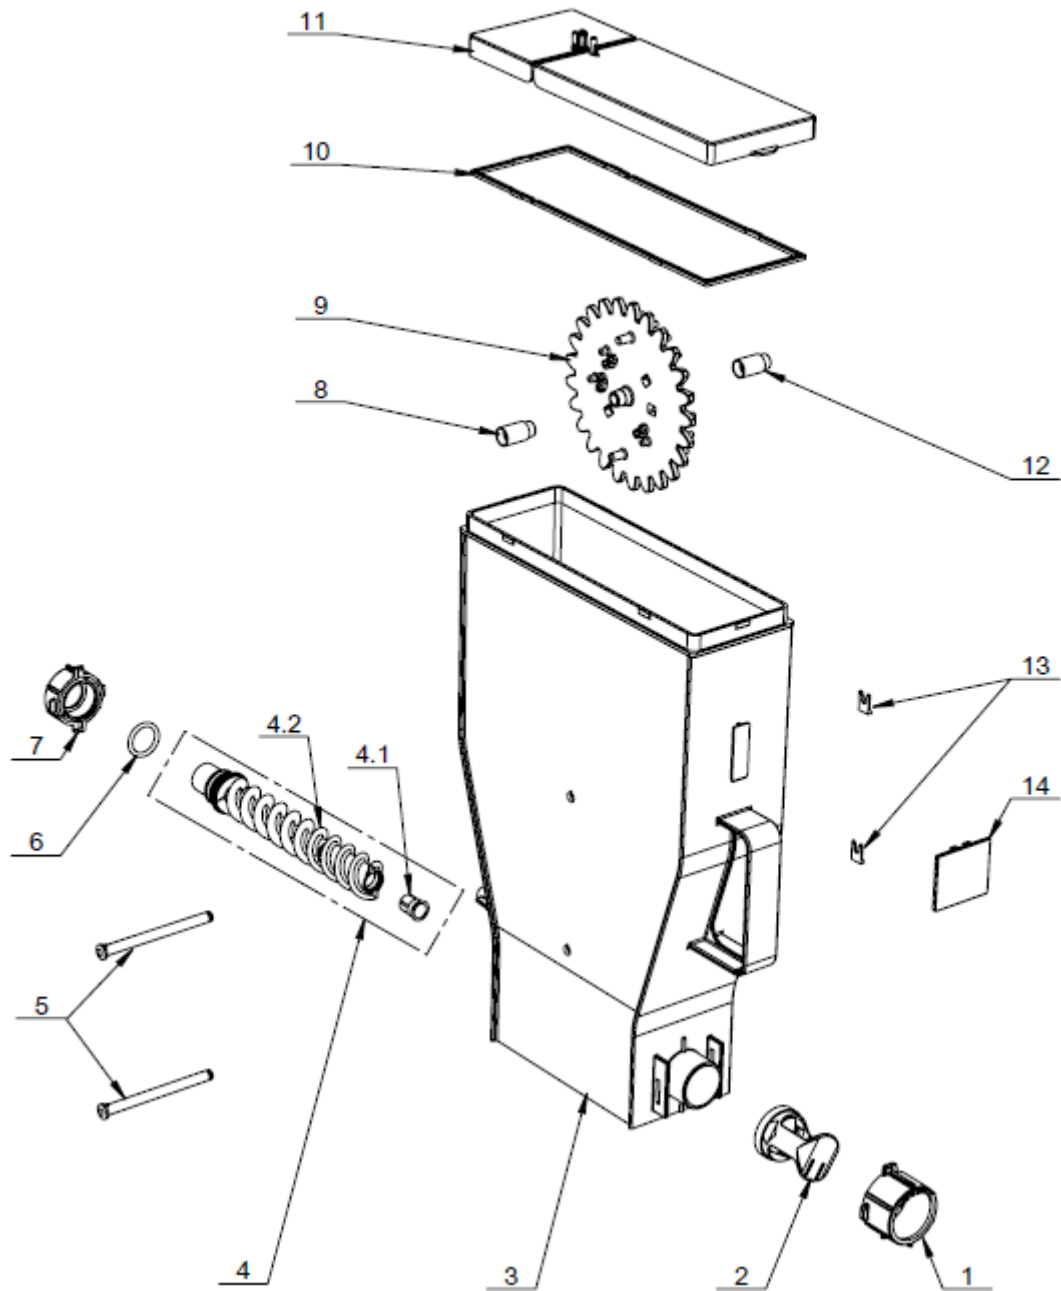

2104052900 Instant Container W78H350-Single Wheel

S/N	P/N	Description	Qty	Remark
1	5111062900	Instant Container Outlet Cover	1	
2	5111063000	Instant Container Outlet Bracket	1	
3	5111062700	Instant Container Body W78mm	1	
4	3112051800	Instant Container Spindle Assembly	1	
4.1	5111063900	Instant Container Spindle Front Cover	1	
4.2	5111063600	Instant Container Thread Spindle	1	
5	5111063300	Instant Container Shaft W78mm	2