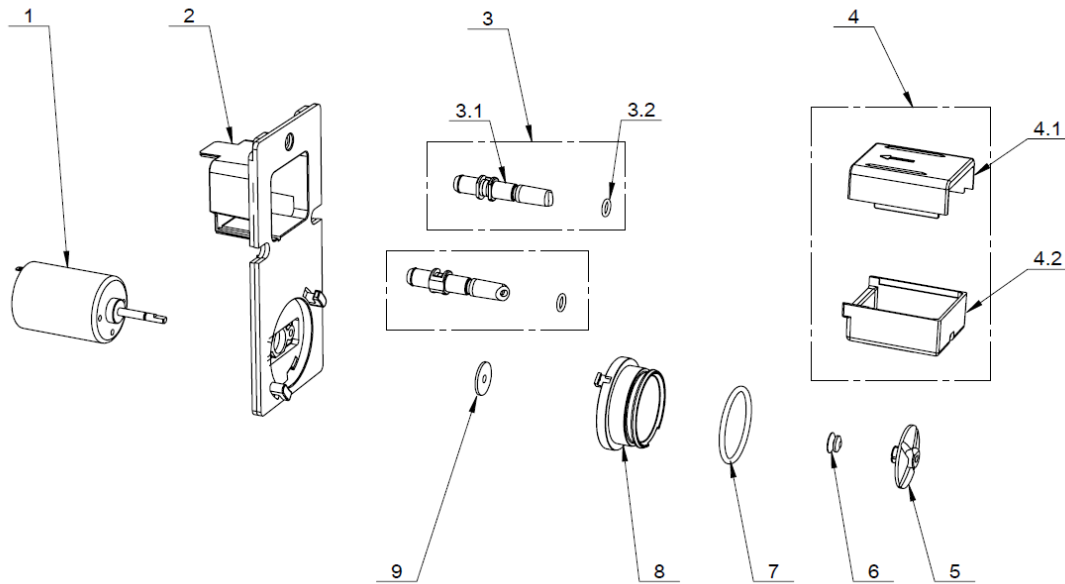

3121051700 Mixer Driver Assembly(Dual Inlet)

S/N	P/N	Description	Qty	Remark
1	5402090800	Mixer Motor With Wire & Connector	1	
2	3121051600	Mixer Base(Dual Inlet)	1	
3	3121050300	Mixer Water Inlet Tube Assembly	2	
3.1	3201050400	Mixer Water Inlet Tube	1	
3.2	5206051200	O ring D6*D1.5	1	
4	3121050200	Mixer Power Trap Assembly	1	
4.1	5121052700	Mixer Power Trap Upper Cover	1	
4.2	5121052600	Mixer Power Trap Lower Cover	1	
5	5121053200	Mixing Wheel For Mixer	1	
6	5206051100	V Ring For Mixer	1	
7	5206051300	O Ring D33.5*D2.65	1	
8	5121052100	Sealing Cover For Mixer	1	
9	5305050300	Washer Wheel	1