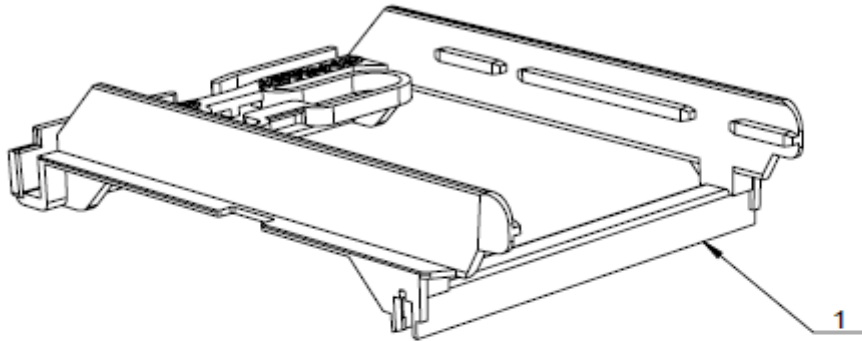

3111050300 FB Filter Wiper Assembly

S/N	P/N	Description	Qty	Remark
1	5111051400	FB Filter Wiper Bracket	1	
2	5116050200	FB Filter Wiper Rubber Plate	1