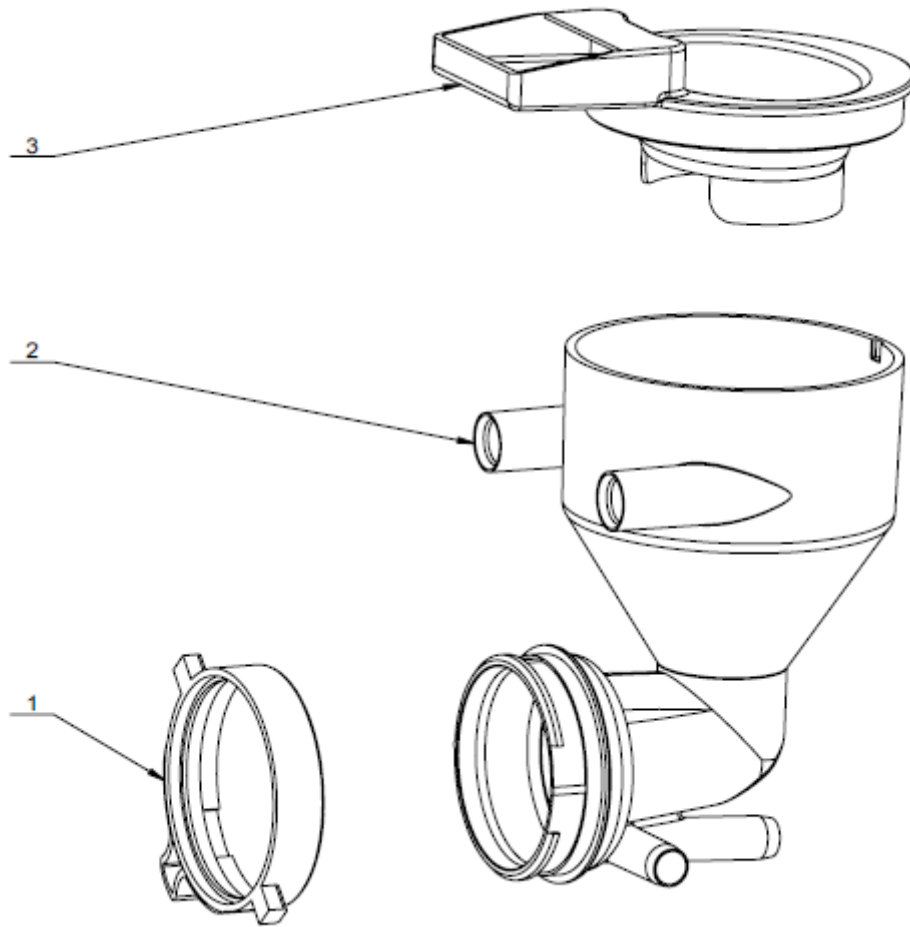

3121051500 Mixer Assembly (Dual Hole)

S/N	P/N	Description	Qty	Remark
1	3121051700	Mixer Driver Assembly(Dual Inlet)	1	
2	3121050400	Mixer Bowl Assembly	1	

3121051700 Mixer Driver Assembly(Dual Inlet)

S/N	P/N	Description	Qty	Remark
1	5402090800	Mixer Motor With Wire & Connector	1	
2	3121051600	Mixer Base(Dual Inlet)	1	
3	3121050300	Mixer Water Inlet Tube Assembly	2	
3.1	3201050400	Mixer Water Inlet Tube	1	
3.2	5206051200	O ring D6*D1.5	1	
4	3121050200	Mixer Power Trap Assembly	1	
4.1	5121052700	Mixer Power Trap Upper Cover	1	
4.2	5121052600	Mixer Power Trap Lower Cover	1	
5	5121053200	Mixing Wheel For Mixer	1	
6	5206051100	V Ring For Mixer	1	
7	5206051300	O Ring D33.5*D2.65	1	
8	5121052100	Sealing Cover For Mixer	1	
9	5305050300	Washer Wheel	1	

3121050400 Mixer Bowl Assembly

S/N	P/N	Description	Qty	Remark
1	5121050700	Fixing Ring For Mixer	1	
2	5121053100	Mixer Main Bowl	1	
3	5121053000	Mixer Cover	1	

3111085800 Cold Drinks Mixer Assembly (Dual Hole)