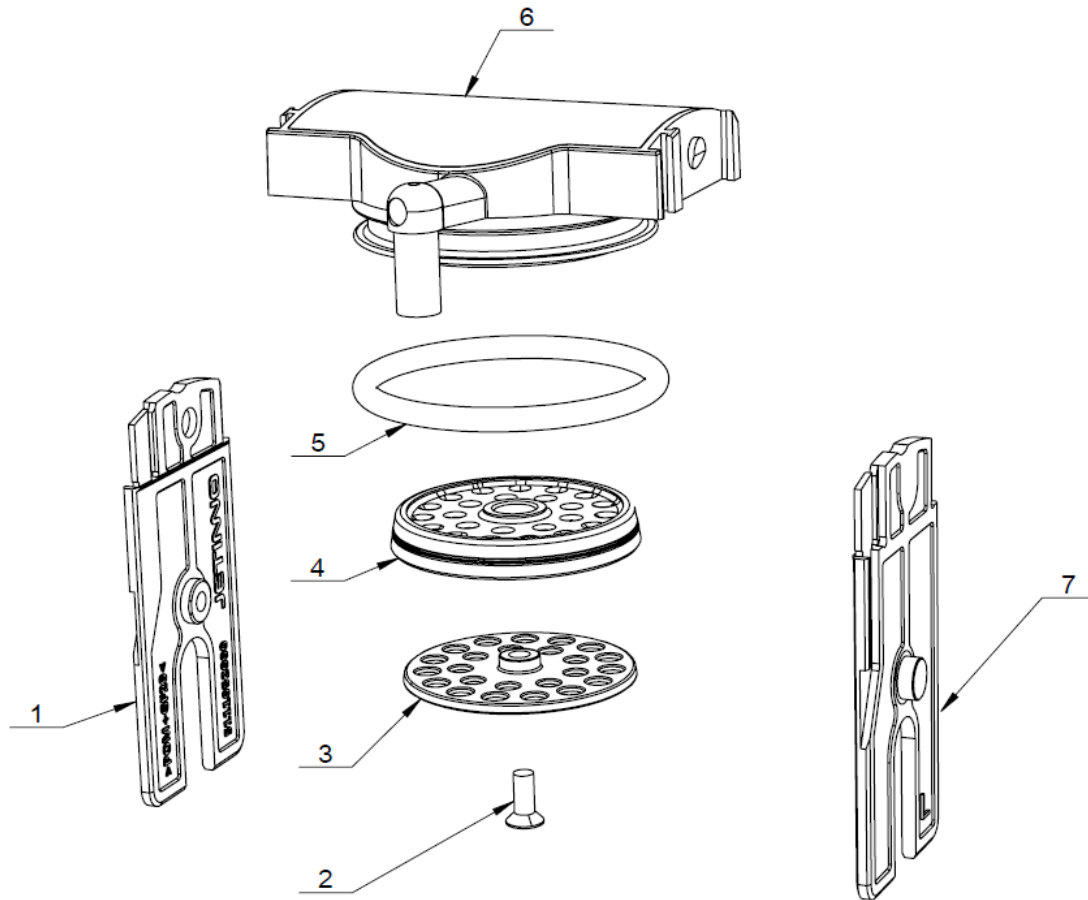

3111050200 FB Tea Brewer Spray Nozzle Assembly

S/N	P/N	Description	Qty	Remark
1	5111052000	FB Spray Nozzle Driver Plate (Right)	1	
2	5301053800	Screw M4x10	1	
3	5111051800	FB Spray Nozzle Cover	1	
4	5116050300	FB Spray Nozzle	1	
5	5206050400	O-ring D51xD4.5	1	
6	3112050400	FB Spray Nozzle Water Inlet	1	
7	5111051900	FB Spray Nozzle Driver Plate (Left)	1