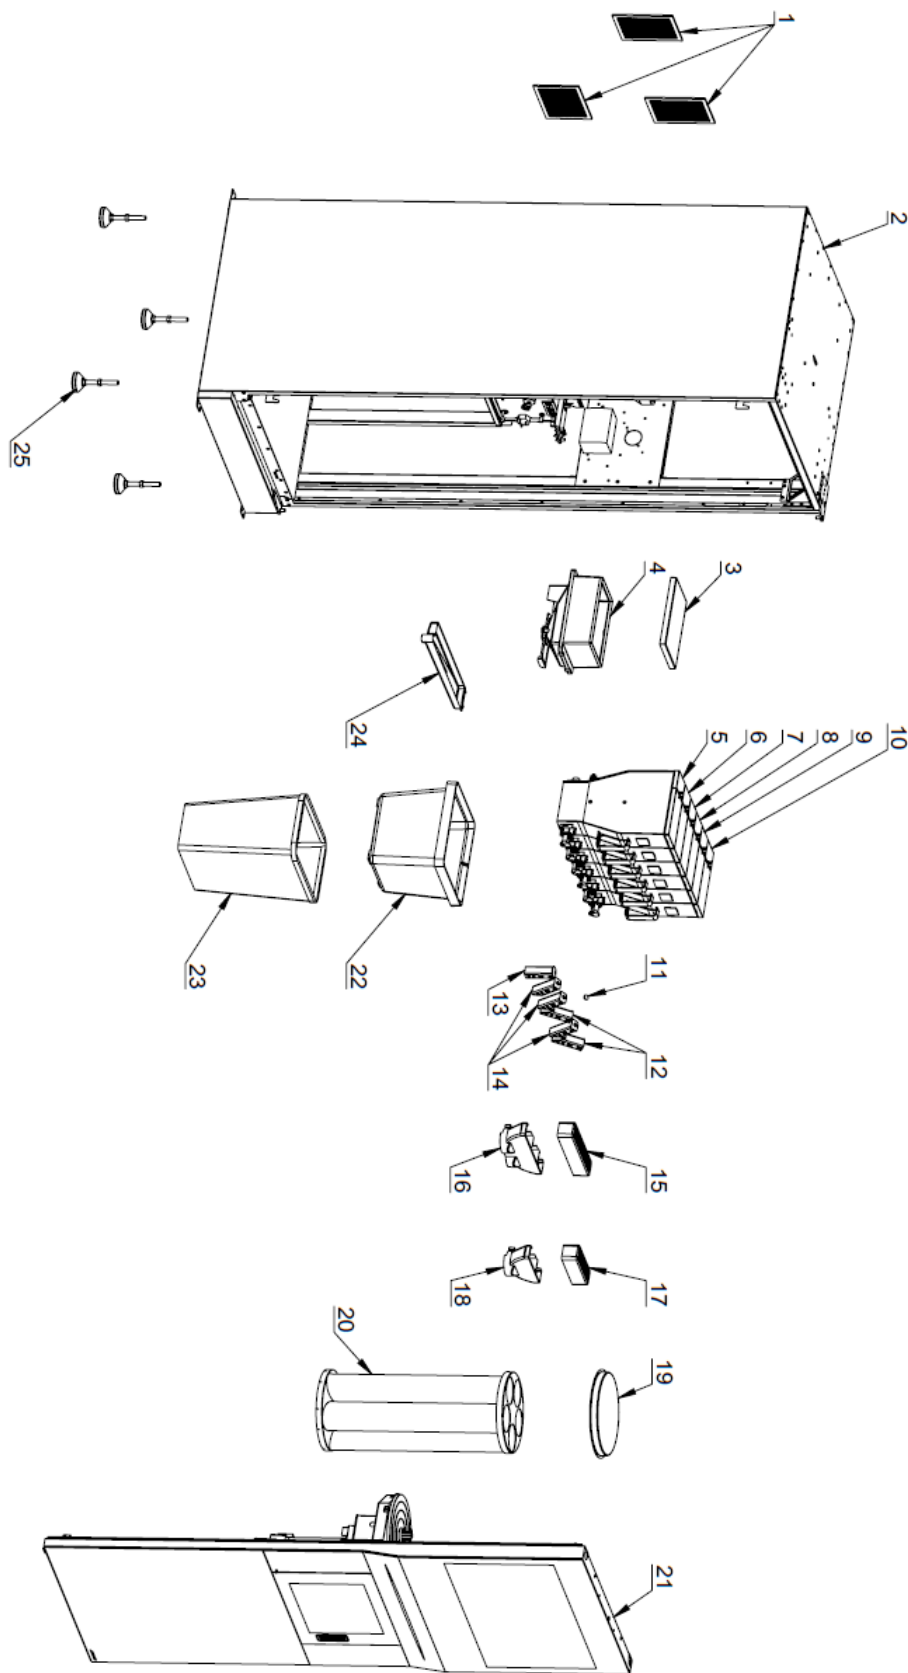

JL500-ESFB7C-PI

JL500-ESFB7C-PI Parts Catalogues

S/N	P/N	Description	Qty	Remark
1	3311054800	Fly Net For JL500	3	
2	A	JL500-ESFB7C-PI Cabinet Assembly	1	
3	5113514000	Coffee Bean Container Cover For JL500	1	
4	3121050800	Coffee Bean Container For JL500 (No Cover)	1	
5	2104052900	Instant Container W78H350-Single Wheel	1	
6	2104053000	Instant Container W78H350-Dual Wheel	1	
7	2104053100	Instant Container W78H350-Whole Milk Powder	1	
8	2104053900	Instant Container W78H350- No Wheel(Sugar)	1	
9	2104052900	Instant Container W78H350-Single Wheel	1	
10	2104052900	Instant Container W78H350-Single Wheel	1	
11	5116300300	New Instant Container Outlet Plug	1	
12	5111063100	New Instant Container Outlet(Right)	2	
13	5111071400	New Instant Container Outlet(Down)	1	
14	5111064000	New Instant Container Outlet(Left)	3	
15	5111081500	Insect Proof Box Cover-3x78mm	1	
16	5111081400	Insect Proof Box Base-3x78mm	1	
17	5111081300	Insect Proof Box Cover-2x78mm	1	
18	5111081200	Insect Proof Box Base-2x78mm	1	
19	5111059000	Cup Container Cover	1	
20	3111053900	Cup Container Assembly	1	
21	B	JL500-ESFB7C-PI Door Assembly	1	
22	5111058100	Waste Bin	1	
23	5212050100	Waste Bin-18L	1	
24	5111057000	Water Drip Plate For Mixer 415x80	1	
25	3204050500	Foot For JL500	4	