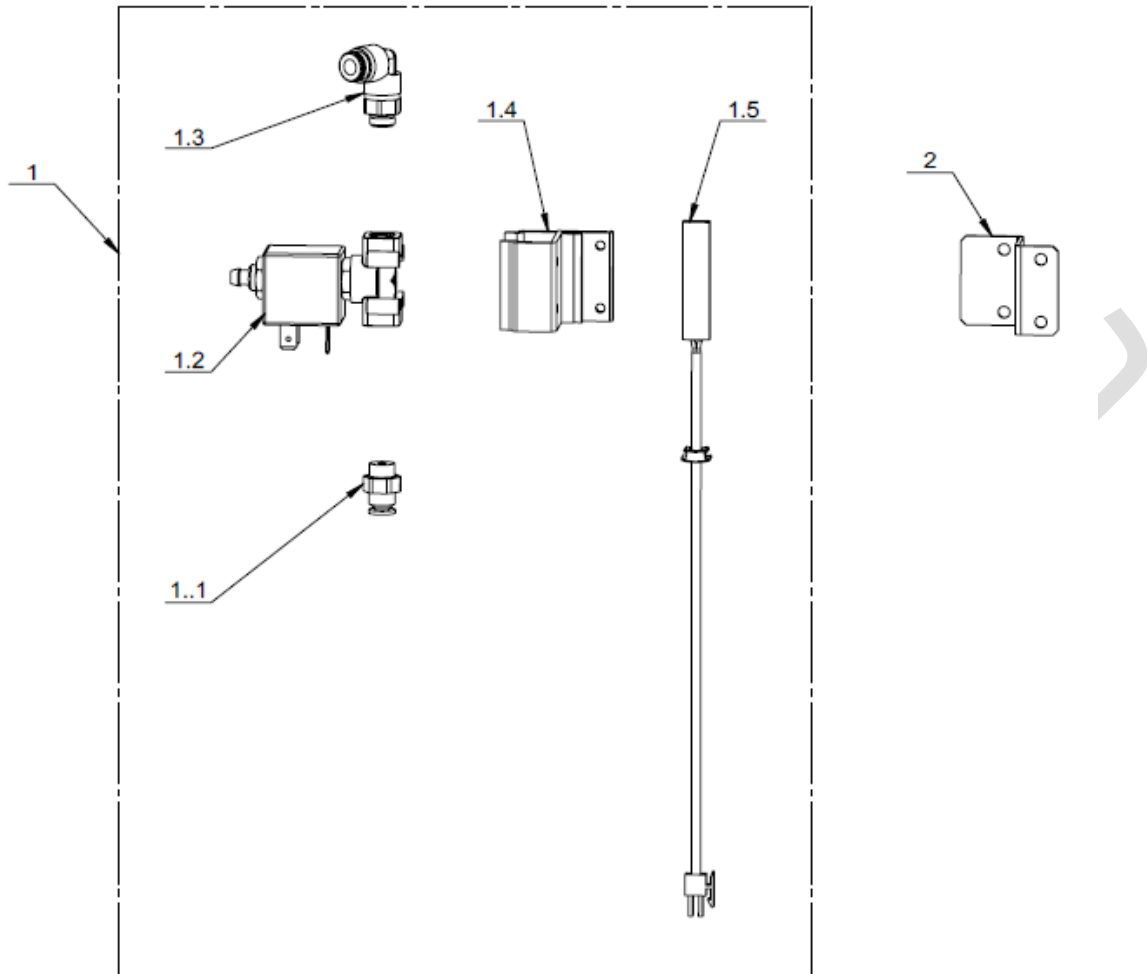

h Solenoid Valve Assembly(2-3) For JL500

S/N	P/N	Description	Qty	Remark
1	3405050100	Solenoid Valve Assembly(2-3)	1	
1.1	3201051800	Quick Connector D4 G1-8	1	
1.2	3405050800	Solenoid Valve(2-position 3-way)	1	
1.3	3201051500	Elbow Connector D6 G1-8	1	
1.4	5122050100	Solenoid Valve Heating Aluminum Bracket	1	
1.5	5414050100	PTC Heater	1	
2	5113800000	Solenoid Valve Fix Bracket	1