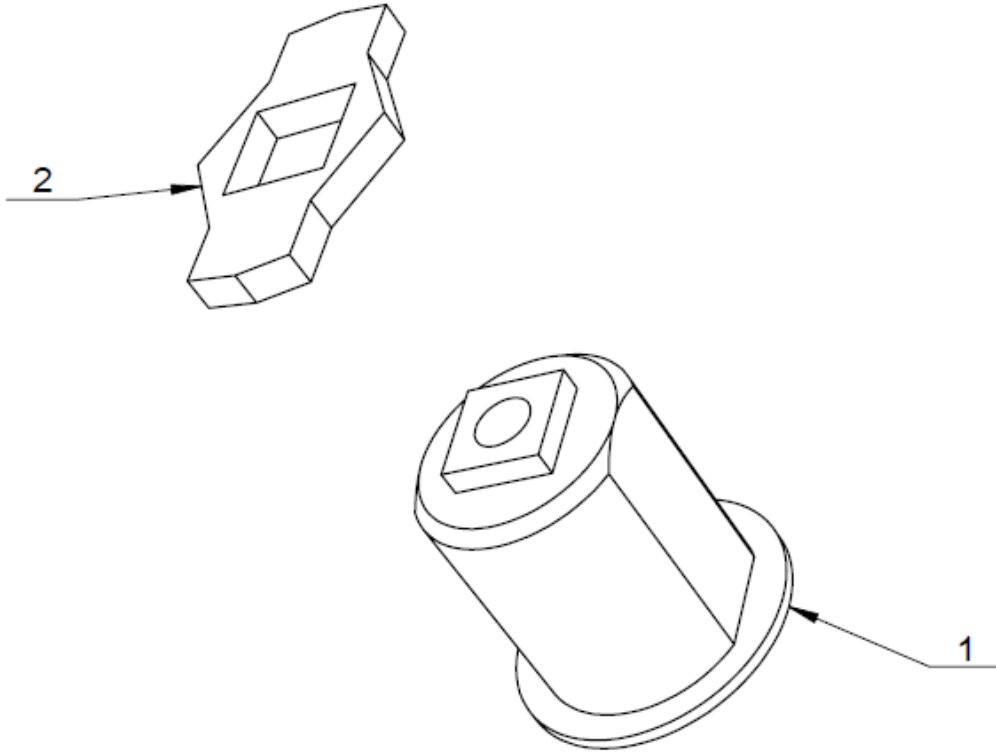

i Emergency Door Lock Assembly

S/N	P/N	Description	Qty	Remark
1	3202050100	JL500 Emergency Door Lock L=20mm	1	
2	5113064700	JL500 Emergency Door Lock Sheet	1