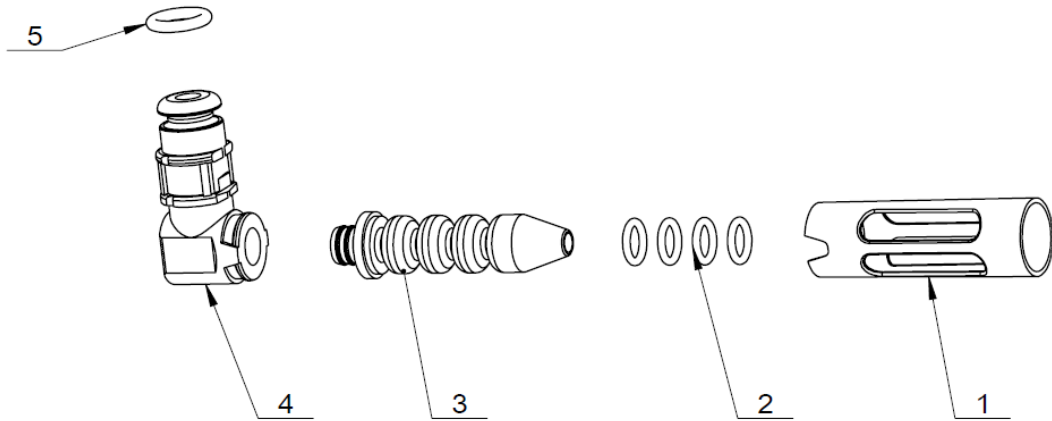

3111050100 FB Tea Brewer Water Inlet Assembly

S/N	P/N	Description	Qty	Remark
1	5111050400	FB Tea Brewer Water Inlet Bracket	1	
2	5206050200	O-ring D5xD1.2	4	
3	5116050400	FB Tea Brewer Rubber Water Inlet	1	
4	5111050300	FB Tea Brewer Water Inlet Base	1	
5	5206050300	O-ring D6.75xD1.78	1