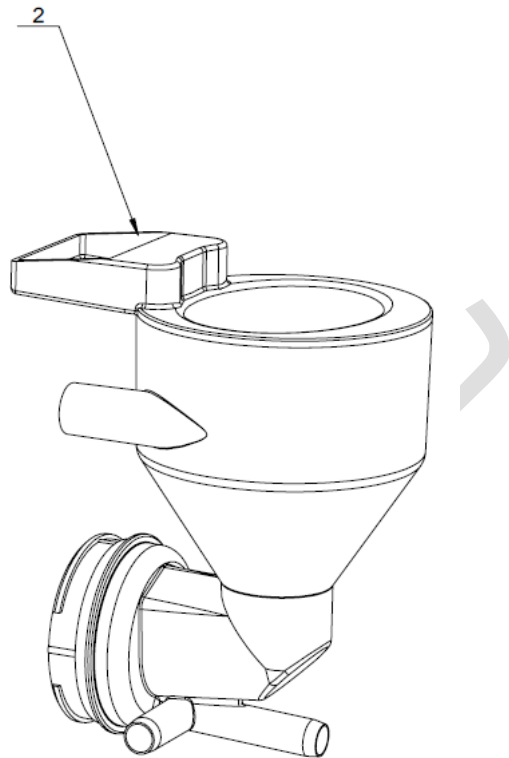

3121051500 Mixer Assembly (Dual Hole)

S/N	P/N	Description	Qty	Remark
1	3121051700	Mixer Driver Assembly(Dual Inlet)	1	
2	3121050400	Mixer Bowl Assembly	1	

3121051700 Mixer Driver Assembly(Dual Inlet)

S/N	P/N	Description	Qty	Remark
1	5402090800	Mixer Motor With Wire & Connector	1	
2	3121051600	Mixer Base(Dual Inlet)	1	
3	3121050300	Mixer Water Inlet Tube Assembly	2	
3.1	3201050400	Mixer Water Inlet Tube	1	
3.2	5206051200	O ring D6*D1.5	1	
4	3121050200	Mixer Power Trap Assembly	1	
4.1	5121052700	Mixer Power Trap Upper Cover	1	
4.2	5121052600	Mixer Power Trap Lower Cover	1	
5	5121053200	Mixing Wheel For Mixer	1	
6	5206051100	V Ring For Mixer	1	
7	5206051300	O Ring D33.5*D2.65	1	
8	5121052100	Sealing Cover For Mixer	1	
9	5305050300	Washer Wheel	1	

3121050400 Mixer Bowl Assembly

S/N	P/N	Description	Qty	Remark
1	5121050700	Fixing Ring For Mixer	1	
2	5121053100	Mixer Main Bowl	1	
3	5121053000	Mixer Cover	1	

3111085800 Cold Drinks Mixer Assembly (Dual Hole)