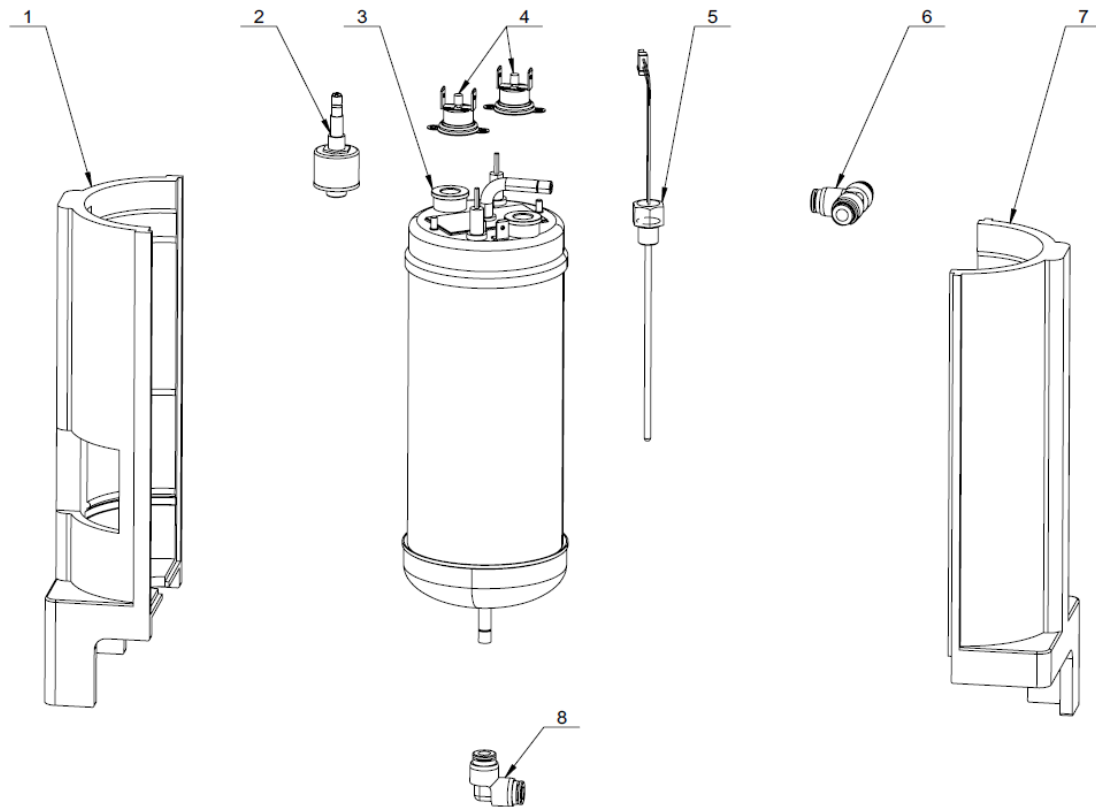

3404050800 Boiler Assembly For JL500

S/N	P/N	Description	Qty	Remark
1	5127050700	DPS Boiler Thermal Insulation Foam(Left)	1	
2	5405050200	Pressure Sensor	1	
3	3404050200	Boiler 700CC 230V 2700W	1	
4	5405050500	Temperature Controller	2	
5	5405050600	Temperature Sensor	1	
6	3201051400	T-Connector D6 (Hot Water)	1	
7	5127050600	DPS Boiler Thermal Insulation Foam(Right)	1	
8	3201051600	Elbow Connector D6 (White)	1