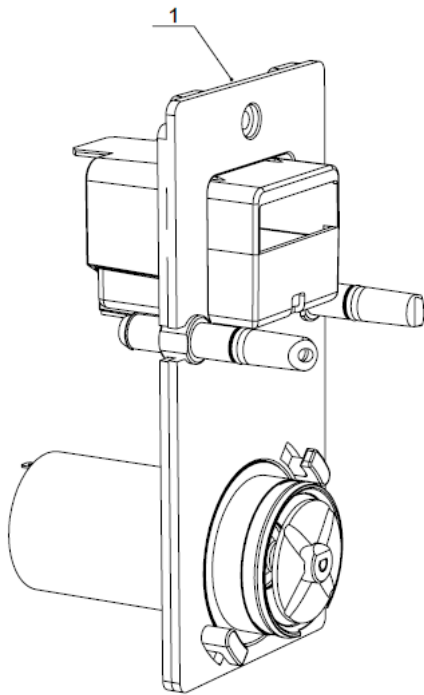

3111085800 Cold Drinks Mixer Assembly (Dual Hole)

S/N	P/N	Description	Qty	Remark
1	3111085900	Cold Drinks Mixer Driver Assembly(Dual Inlet)	1	
2	3121050400	Mixer Bowl Assembly	1