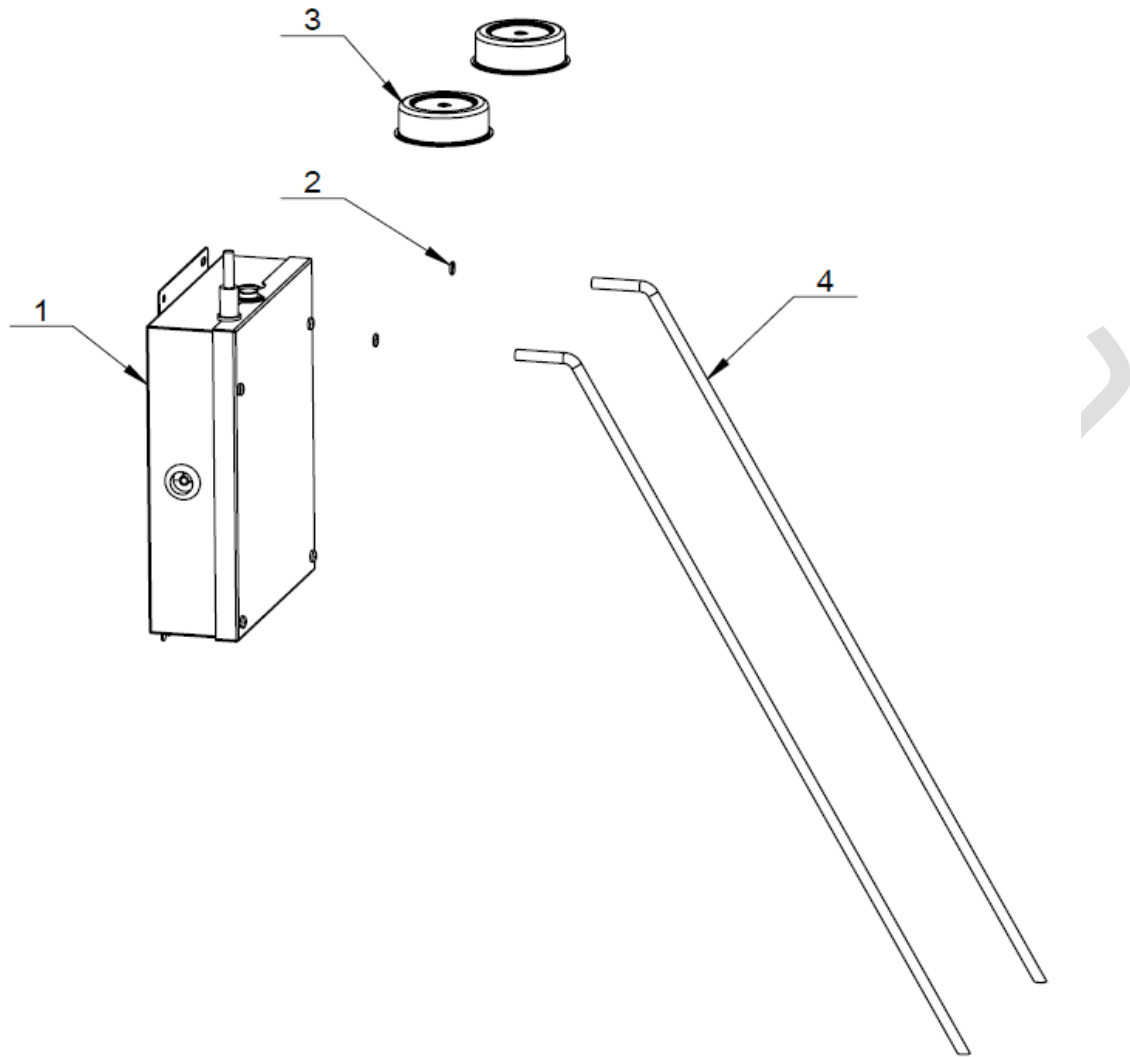

3403052000 Fouronly Pump Assembly (2 Buckets)

S/N	P/N	Description	Qty	Remark
1	3403053000	Double Pipe Fouronly Pump Assembly	1	
2	5206051200	O-ring D6XD1.5	2	
3	5116050500	Bucket Dust Cover	2	
4	5119051200	Elbow Water Pipe	2