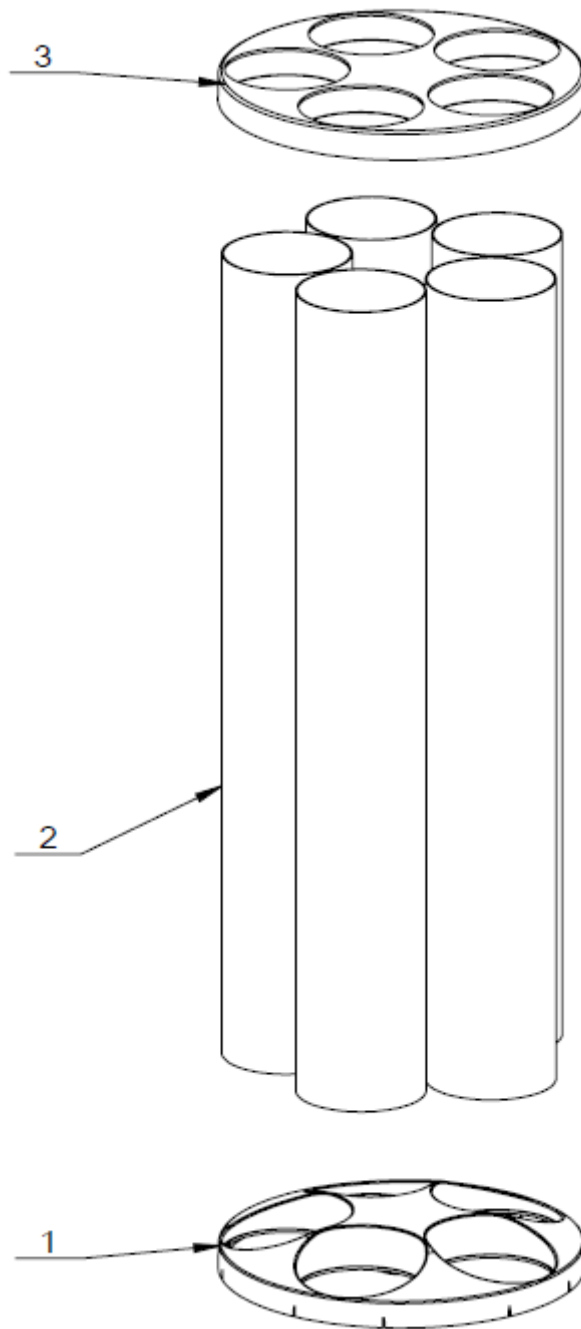

3111053900 Cup Container Assembly

S/N	P/N	Description	Qty	Remark
1	5111053500	Cup Container Lower Bracket	1	
2	5111053800	Cup Silo(L=560mm)	5	
3	5111053600	Cup Container Upper Bracket	1