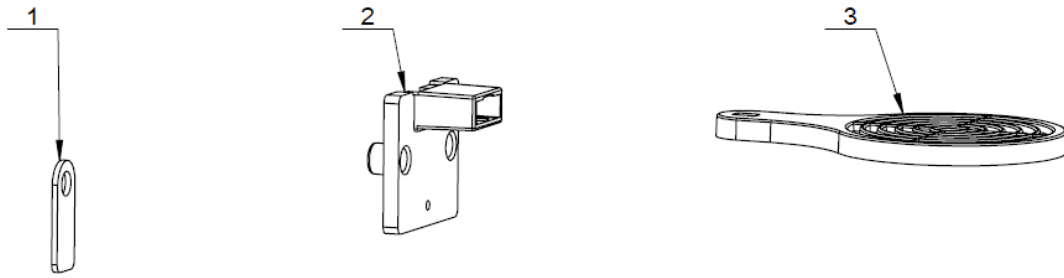

a Cup Holder Plate Assembly

S/N	P/N	Description	Qty	Remark
1	5113113900	Water Drip Plate Limit Plate	1	
2	5111053900	Cup Holder Plate Bracket	1	
3	5111054000	Cup Holder Plate	1