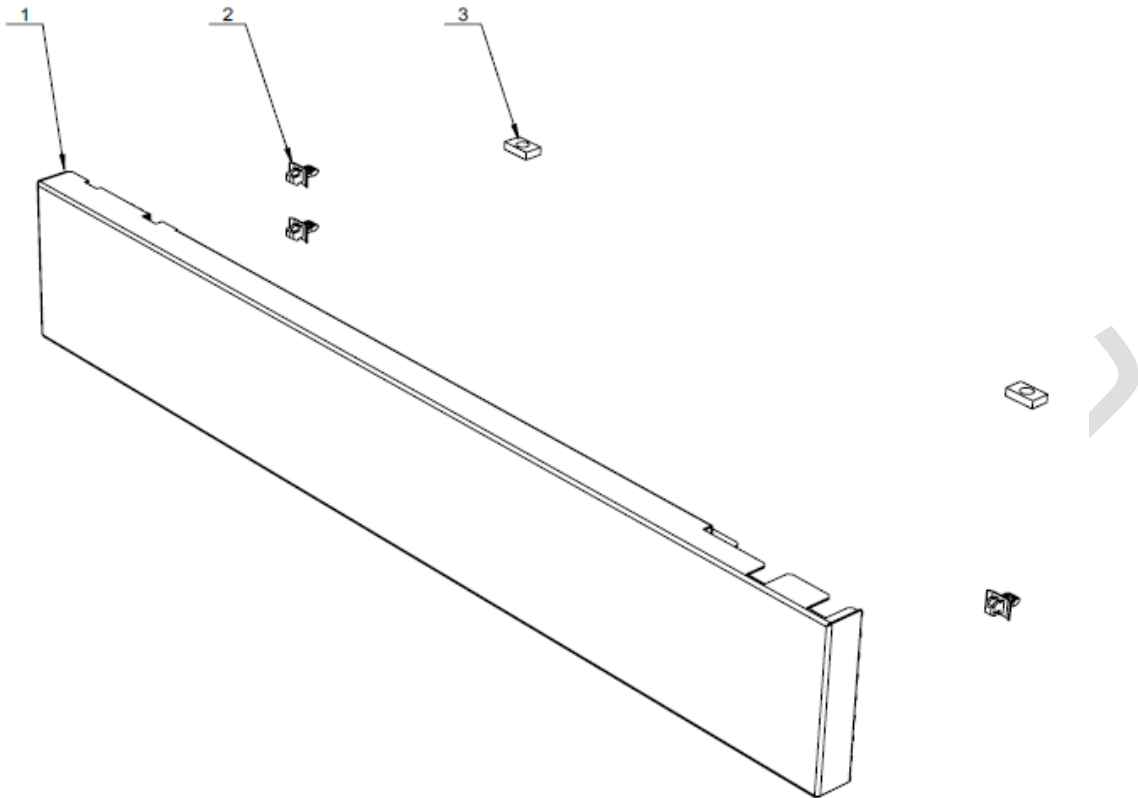

I JL500 Bottom Cosmetic Plate Assembly

S/N	P/N	Description	Qty	Remark
1	5113799001	JL500 Bottom Cosmetic Plate	1	
2	5212050200	JL500 Bottom Cosmetic Plate Clip	3	
3	3209050300	Magnet With M4 Sink Hole 12x20x5	2