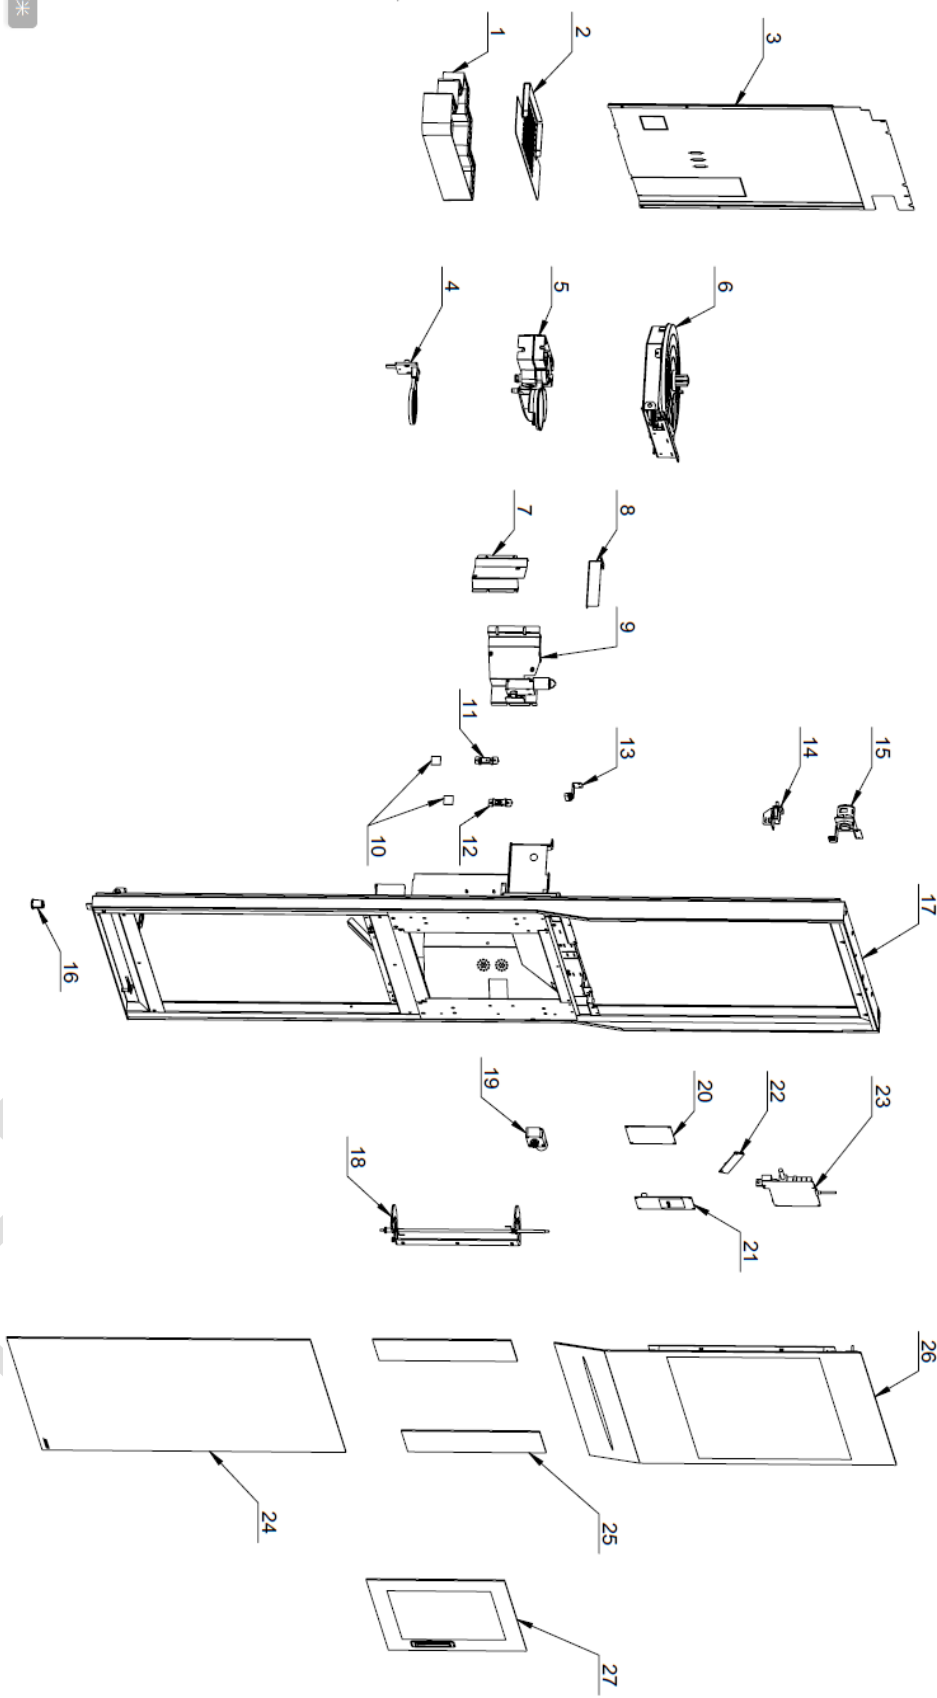

B JL500-ESFB7C-PI Door Assembly

S/N	P/N	Description	Qty	Remark
1	5121050600	Water Drip Plate For JL500(Short)	1	
2	5113057001	Water Drip Plate Lid JL500	1	
3	5113785000	JL500 Door Back Cover	1	
4	a	Cup Holder Assembly	1	
5	b	Cup Catcher Assembly	1	
6	3111054201	Cup System Assembly(D80)	1	
7	5113093300	Right Speaker Cover Bracket	1	
8	5113069600	Cup Holder Wire Cover	1	
9	c	Customer Door Motor Assembly	1	
10	5119050200	PC Transparent Plate	1	
11	d	Infrared Sensor-Emitter Assembly	1	
12	e	Infrared Sensor-Receiver Assembly	1	
13	f	Reed Switch Assembly	1	
14	g	Door Switch Assembly	1	
15	h	Wire-out Assembly For Door	1	
16	i	Emergency Door Lock Assembly	1	
17	j	JL500 Door Frame	1	
18	k	Small Door Shaft Assembly	1	
19	l	Door Motor Assembly	1	
20	3311053100	Cup Board V1.3.2	1	
21	3311052100	RFID Board V1.3	1	
22	3311057600	Screen Relay Board	1	
23	3311058700	Main Control Board(A83TS_STUM_V1.2)	1	
24	m	Door Bottom Glass Assembly	1	
25	n	Door Side Glass Assembly	2	
26	o	27 Inch Touch Screen Assembly	1	
27	p	Small Door Glass Assembly	1