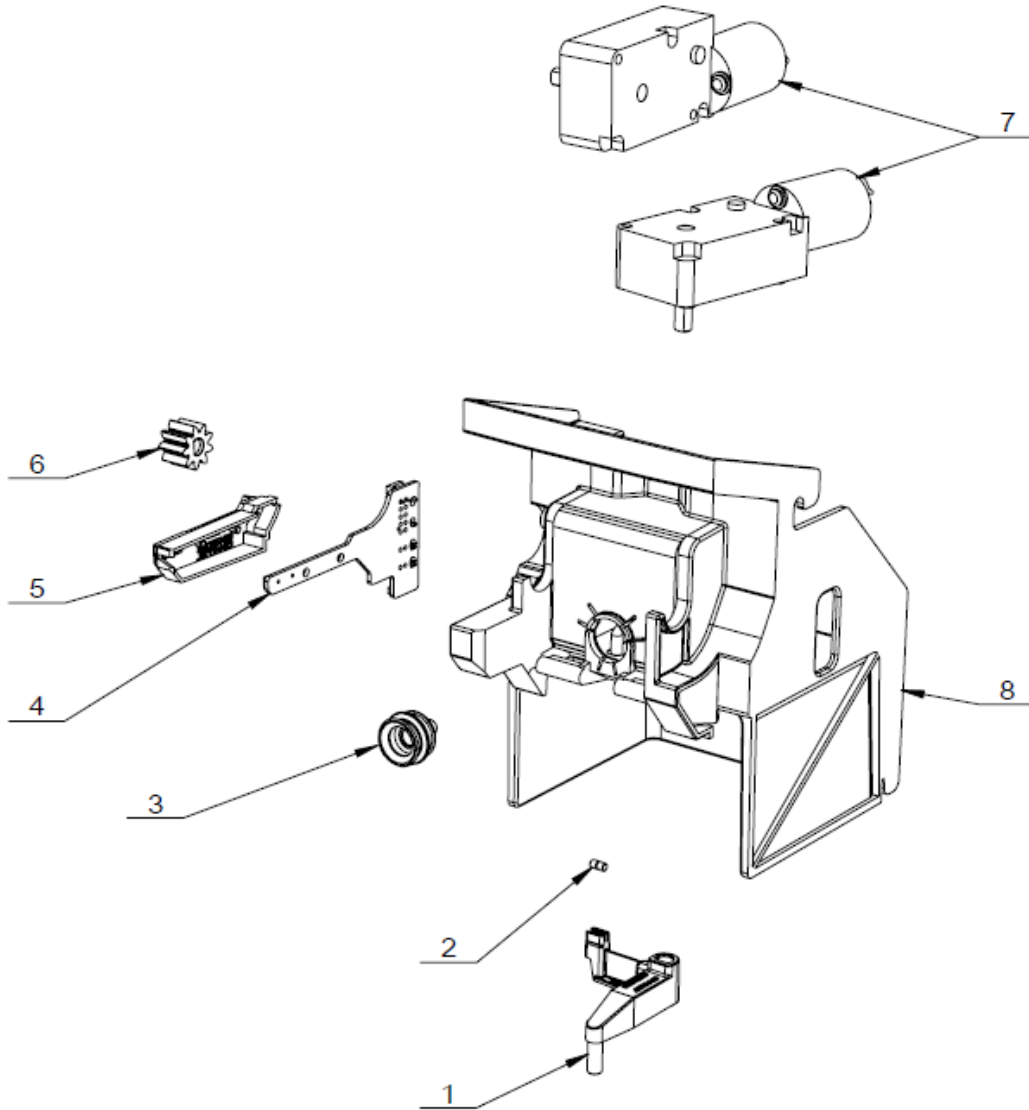

3111050900 FB Tea Brewer Driver

S/N	P/N	Description	Qty	Remark
1	5111052500	FB Tea Brewer Driver Crank	1	
2	5205050500	Magnet Ø3x3	2	
3	5111052600	FB Tea Brewer Water Inlet Connector	1	
4	3311053000	FB Tea Brewer Driver Board	1	
5	5111052400	FB Tea Brewer Driver Board Cover	1	
6	5201050300	FB Tea Brewer Driver Gear	1	
7	3401050400	Motor 86132	2	
8	5111052300	FB Tea Brewer Driver Base	1