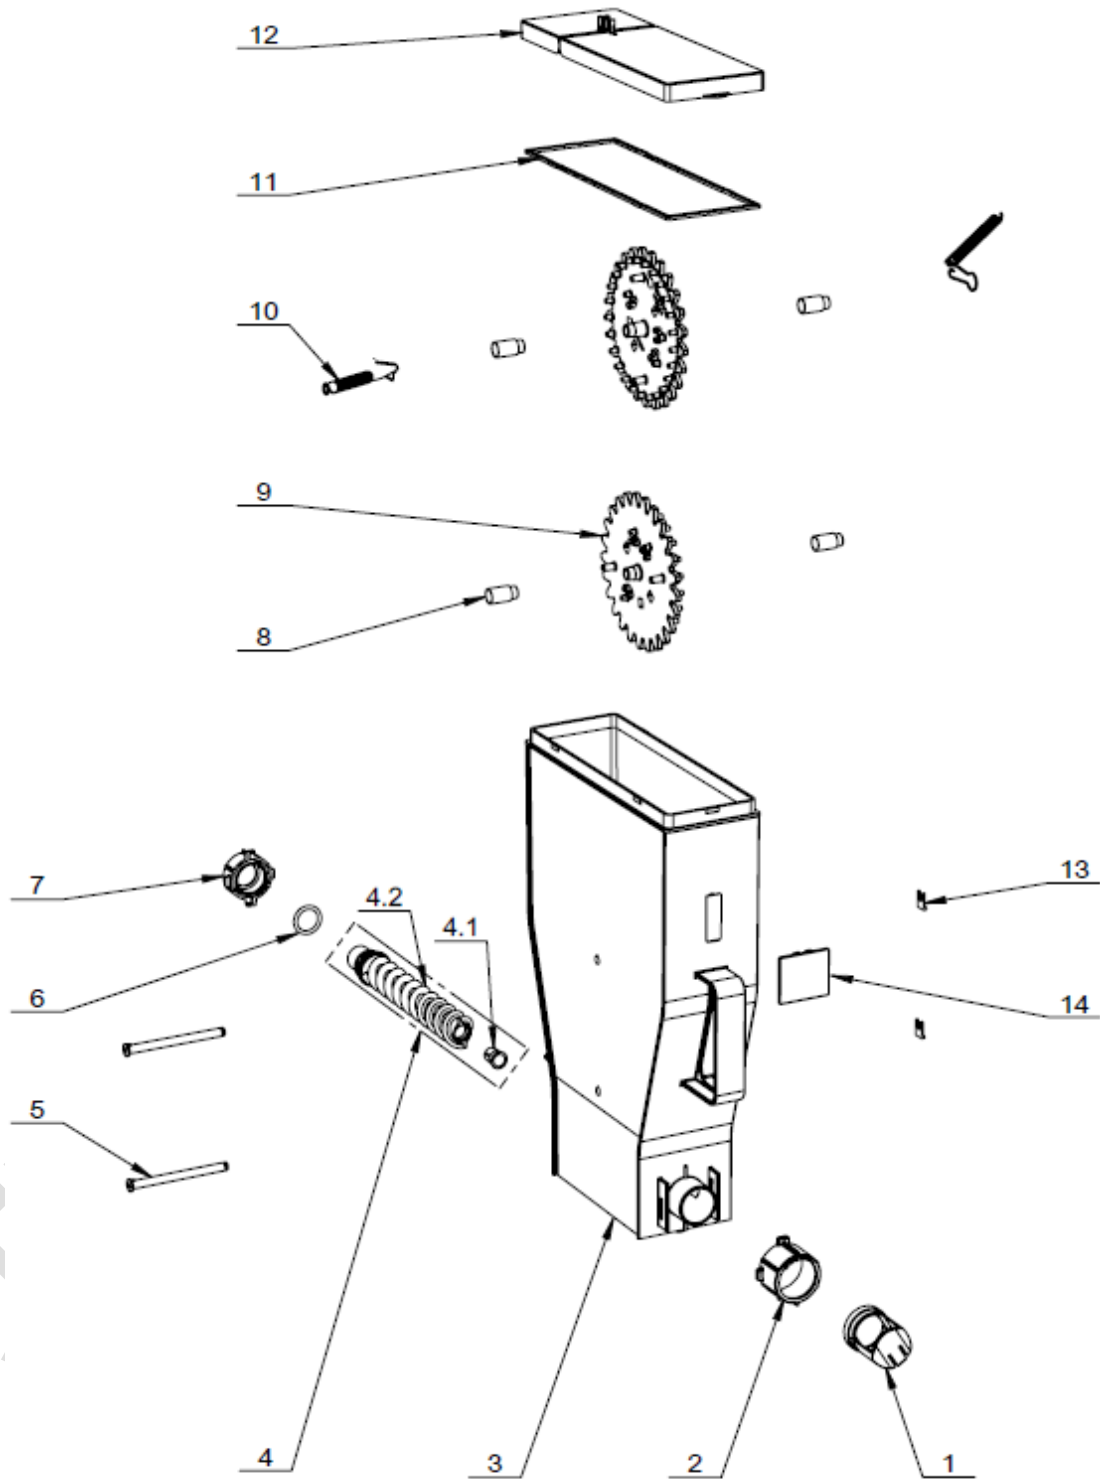

2104053000 Instant Container W78H350-Dual Wheel

S/N	P/N	Description	Qty	Remark
1	5111063000	Instant Container Outlet Bracket	1	
2	5111062900	Instant Container Outlet Cover	1	
3	5111062700	Instant Container Body W78mm	1	
4	3112051800	Instant Container Spindle Assembly	1	
4.1	5111063900	Instant Container Spindle Front Cover	1	
4.2	5111063600	Instant Container Thread Spindle	1	
5	5111063300	Instant Container Shaft W78mm	2	
6	5206051600	O-ring 19X25X3	1	
7	5111063200	Instant Container Spindle Back Cover	1	
8	5111063700	Instant Container Shaft Sleeve	4	
9	5111063400	Instant Container Break Wheel	2	
10	5115050800	Instant Container Digging Spring 1	2	
11	5116051600	Instant Container Cover Sealing Ring W78mm	1	
12	5111062800	Instant Container Cover W78mm	1	
13	5111063500	Instant Container Shaft Clip	2	
14	5111063800	Instant Container Label	1