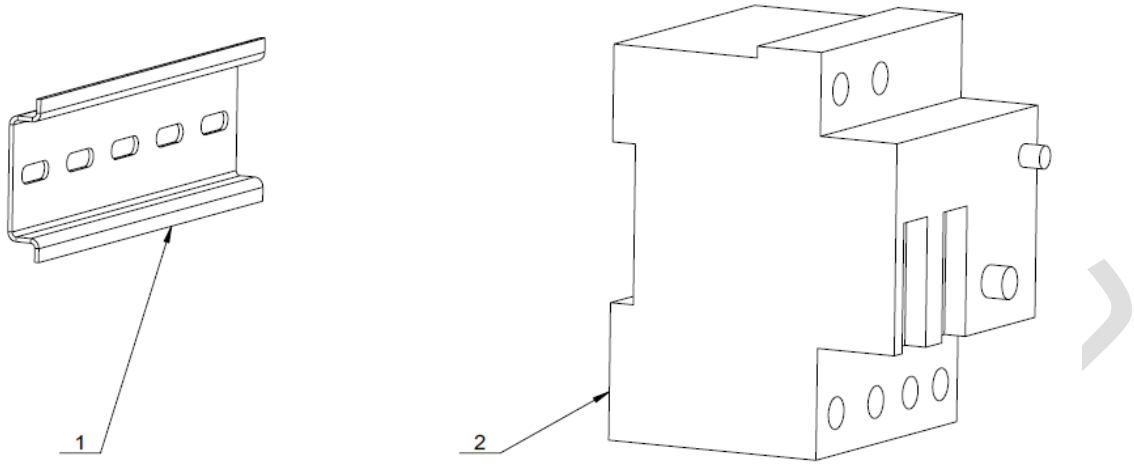

b Air Switch Assembly

S/N	P/N	Description	Qty	Remark
1	3207050100	Air Switch Rail Bracket	1	
2	5406051800	Air Switch-Chint 25C	1