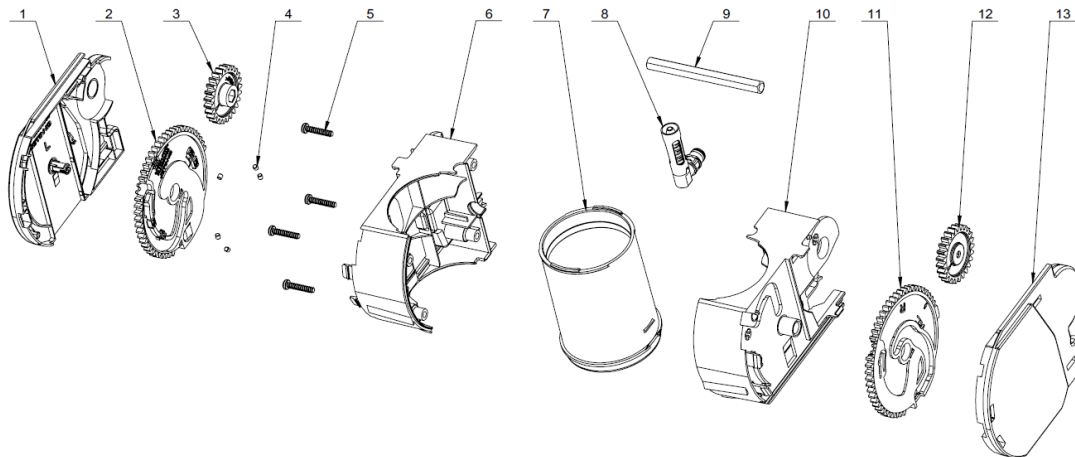

3111050700 FB Tea Brewer Chamber Assembly

S/N	P/N	Description	Qty	Remark
1	5111050900	FB Tea Brewer Left Cover	1	
2	5111050700	FB Tea Brewer Driver Gear(Left)	1	
3	5201050100	Gear Z25	1	
4	5205050500	Magnet Ø3x3	5	
5	5302050200	Screw ST4.2x20	4	
6	5111050500	FB Tea Brewer Left Bracket	1	
7	5111050200	FB Tea Brewer Chamber	1	
8	3111050100	FB Tea Brewer Water Inlet Assembly	1	
9	5114050100	FB Tea Brewer Synchronizing Shaft	1	
10	5111050100	FB Tea Brewer Right Bracket	1	
11	5111050600	FB Tea Brewer Driver Gear(Right)	1	
12	5201050100	Gear Z25	1	
13	5111050800	FB Tea Brewer Right Cover	1