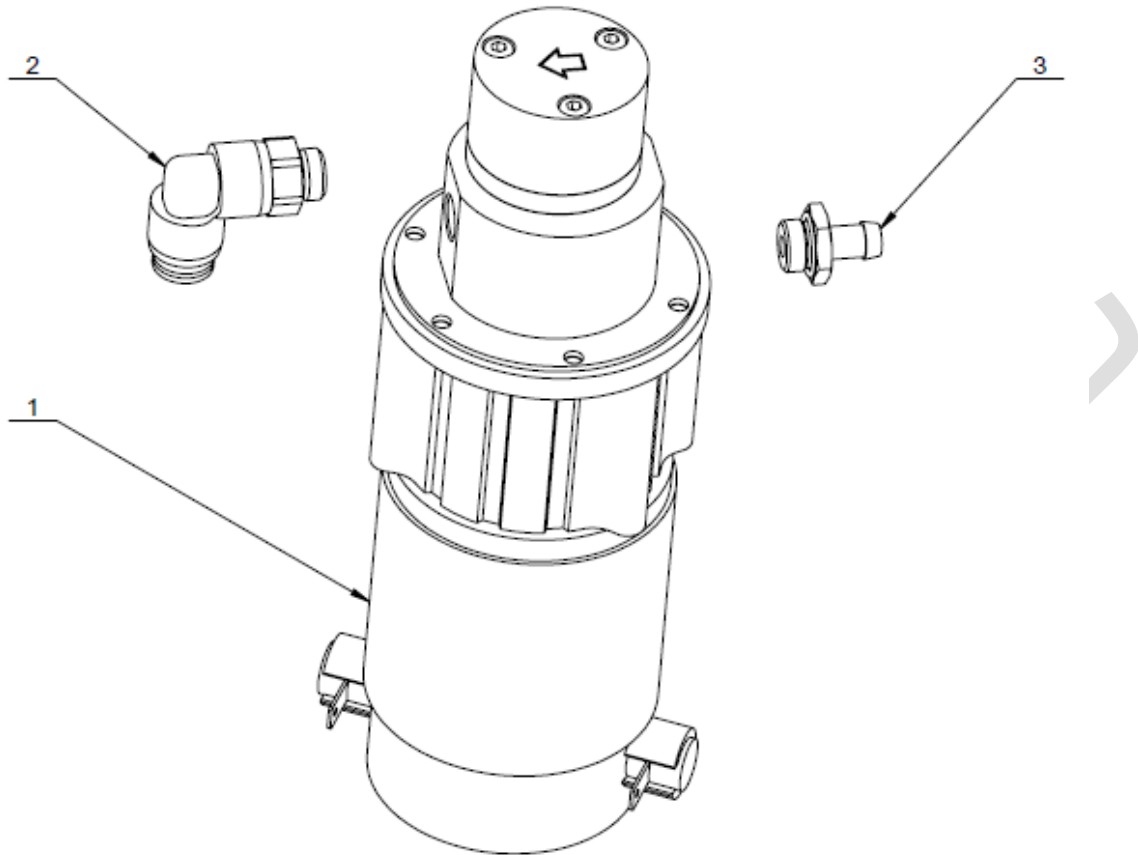

3403051100 Gear Pump Assembly

S/N	P/N	Description	Qty	Remark
1	3201051500	Elbow Connector D6 G1-8	1	
2	3403050800	Gear Pump	1	
3	3201050700	Plug Nipple D6 G1-8	1