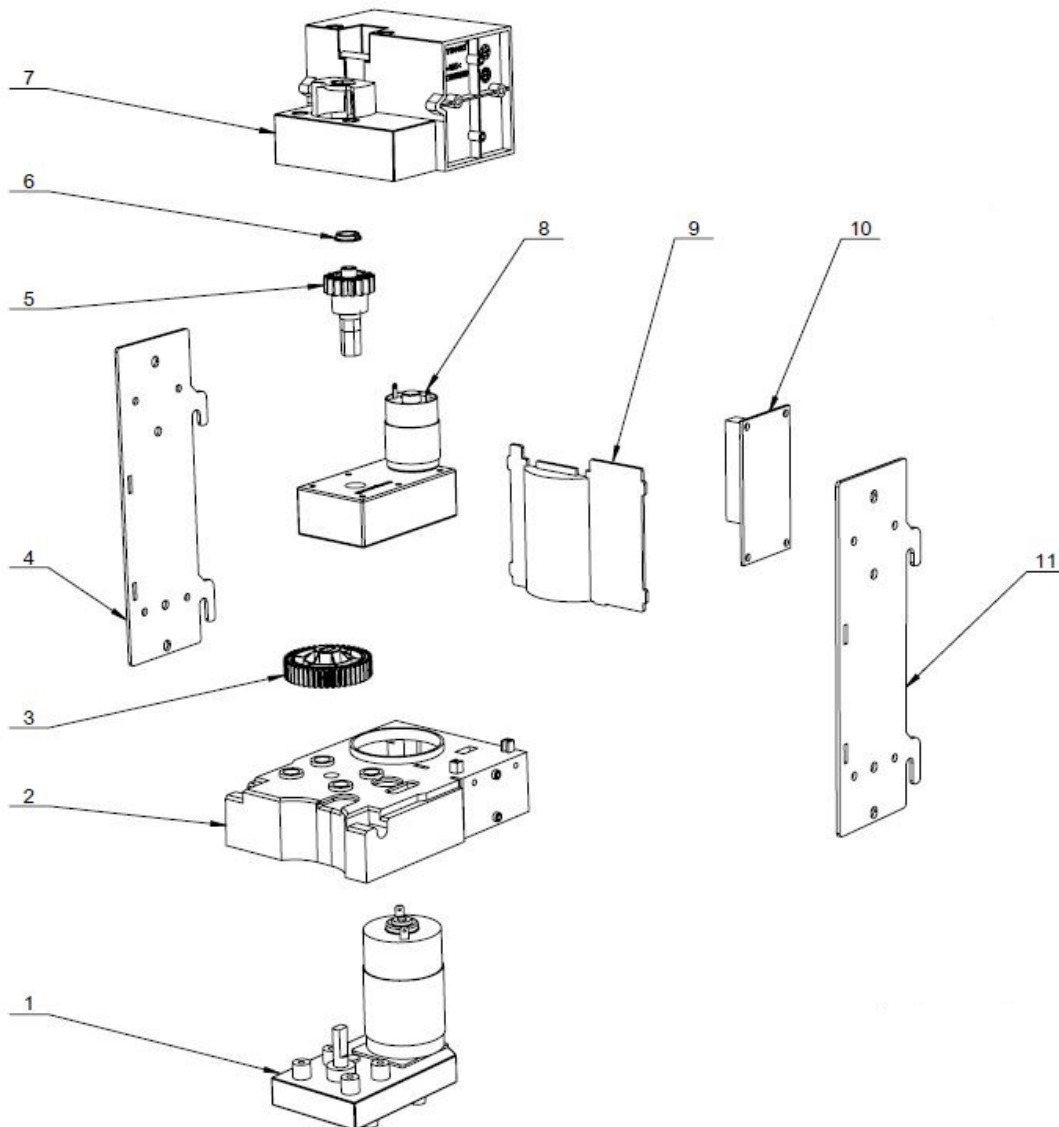

3111055300 14g ES Brewer Driver Assembly (With PCBA)

S/N	P/N	Description	Qty	Remark
1	5402090000	ES Driver Lower Motor	1	
2	5111066100	ES Driver Lower Bracket	1	
3	5111066300	ES Driver Lower Driver Gear	1	
4	5133034600	ES Driver Left Enforce Plate	1	
5	5111066200	ES Driver Upper Driver Gear	1	
6	5111068000	ES Driver Upper Gear Sleeve	1	
7	5111066000	ES Driver Upper Bracket	1	
8	5402090900	Instant Container Motor	1	
9	5111066400	ES Driver Spacer Plate	1	
10	3311053400	ES BREWER PCBA V1.4	1	
11	5133034700	ES Driver Right Enforce Plate	1