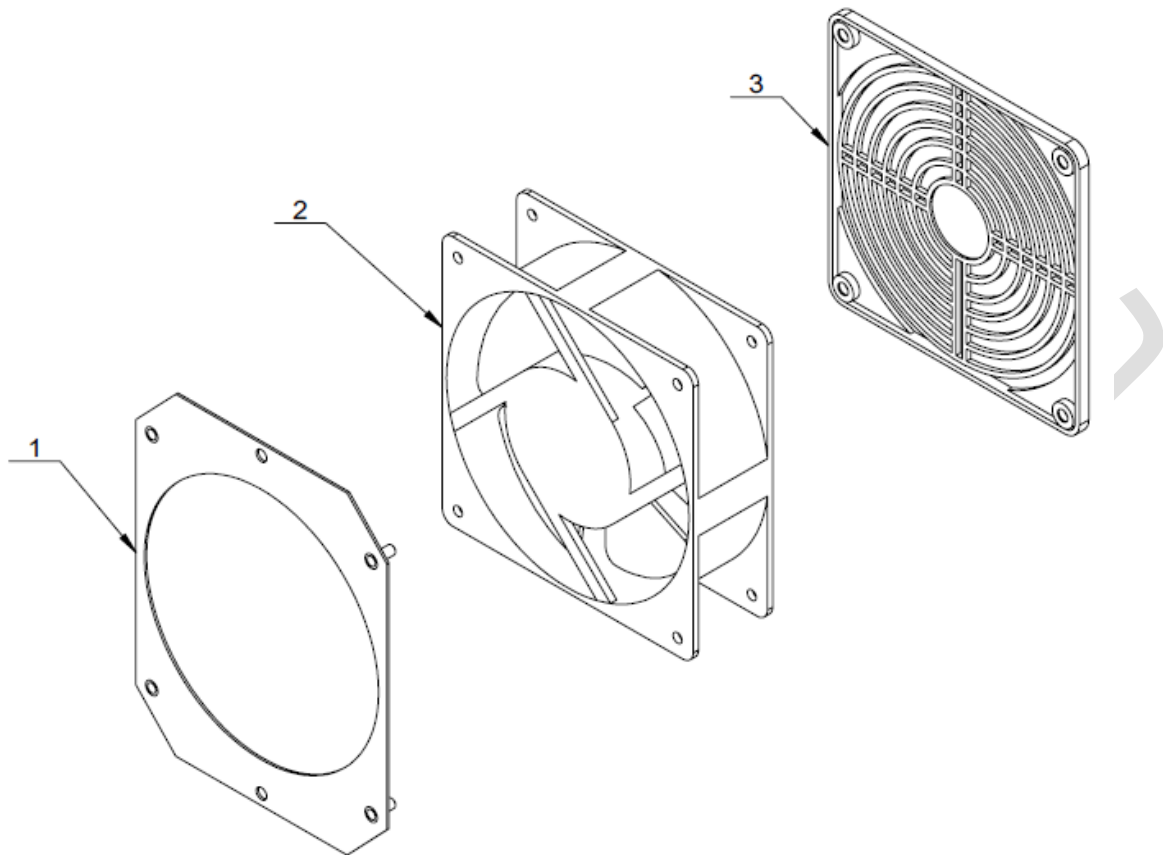

c Left Fan Assembly For JL500

S/N	P/N	Description	Qty	Remark
1	5113776000	Fan Fixing Bracket	1	
2	5402089200	24V Variable Speed Fan(With Wire & Connector)	1	
3	5210050300	Dust-Proof Net For 12cm Fan	1