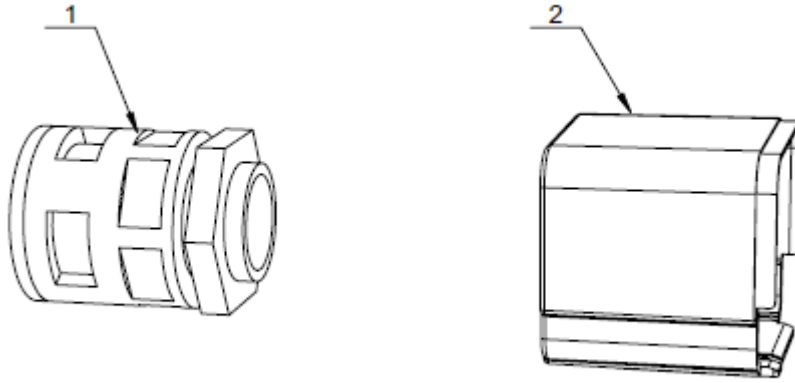

e Mixer Air Channel Cover Assembly

S/N	P/N	Description	Qty	Remark
1	3201050800	Air Channel Adapter(AD28.5-M25)	1	
2	5111073900	Mixer Air Channel Cover	1