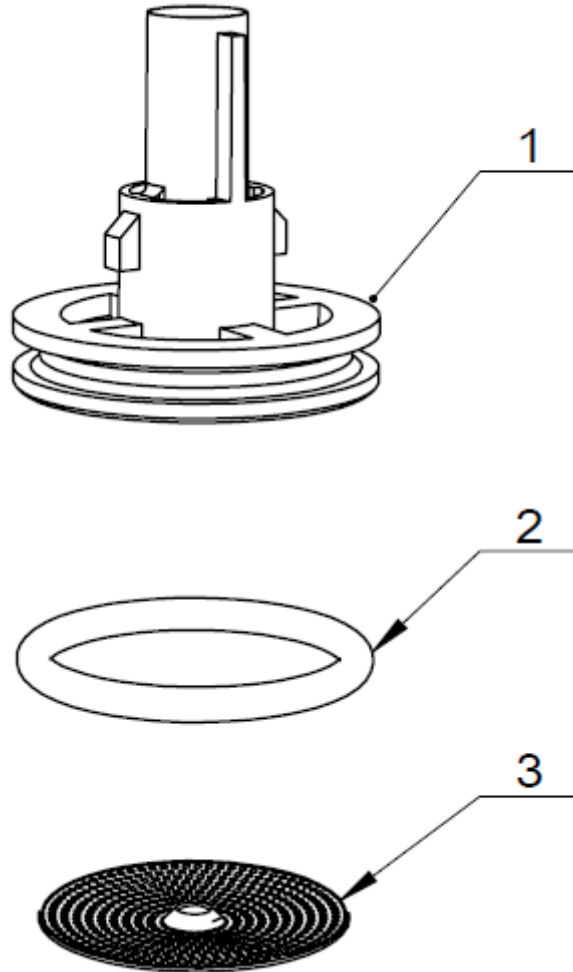

○,C Upper Piston Head Assembly

S/N	P/N	Description	Qty	Remark
1	5111067100	Upper Piston Head	1	
2	5206050800	O Ring ID30x3.5	1	
3	5123059100	Upper Filter(Small)	1