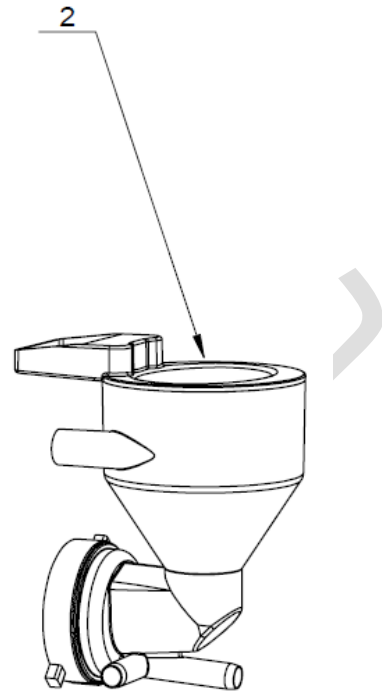

3121051400 Mixer Assembly (Single Hole)

S/N	P/N	Description	Qty	Remark
1	3121050100	Mixer Driver Assembly	1	
2	2105050100	Mixer Bowl Assembly (With Water Inlet Cover)	1