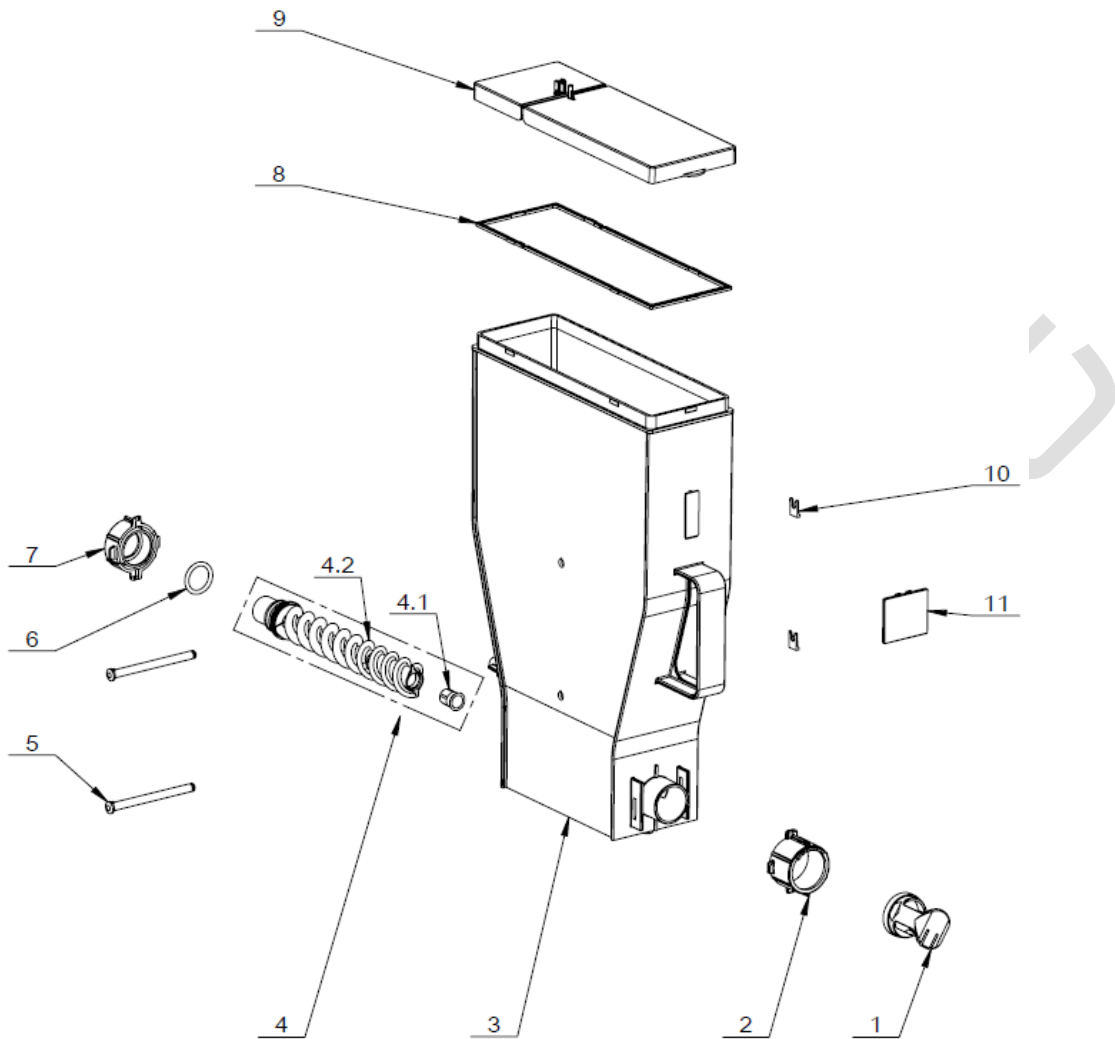

2104053900 Instant Container W78H350- No Wheel(Sugar)

S/N	P/N	Description	Qty	Remark
1	5111063000	Instant Container Outlet Bracket	1	
2	5111062900	Instant Container Outlet Cover	1	
3	5111062700	Instant Container Body W78mm	1	
4	3112051800	Instant Container Spindle Assembly	1	
4.1	5111063900	Instant Container Spindle Front Cover	1	
4.2	5111063600	Instant Container Thread Spindle	1	
5	5111063300	Instant Container Shaft W78mm	2	
6	5206051600	O-ring 19X25X3	1	
7	5111063200	Instant Container Spindle Back Cover	1	
8	5116051600	Instant Container Cover Sealing Ring W78mm	1	
9	5111062800	Instant Container Cover W78mm	1	
10	5111063500	Instant Container Shaft Clip	2	
11	5111063800	Instant Container Label	1