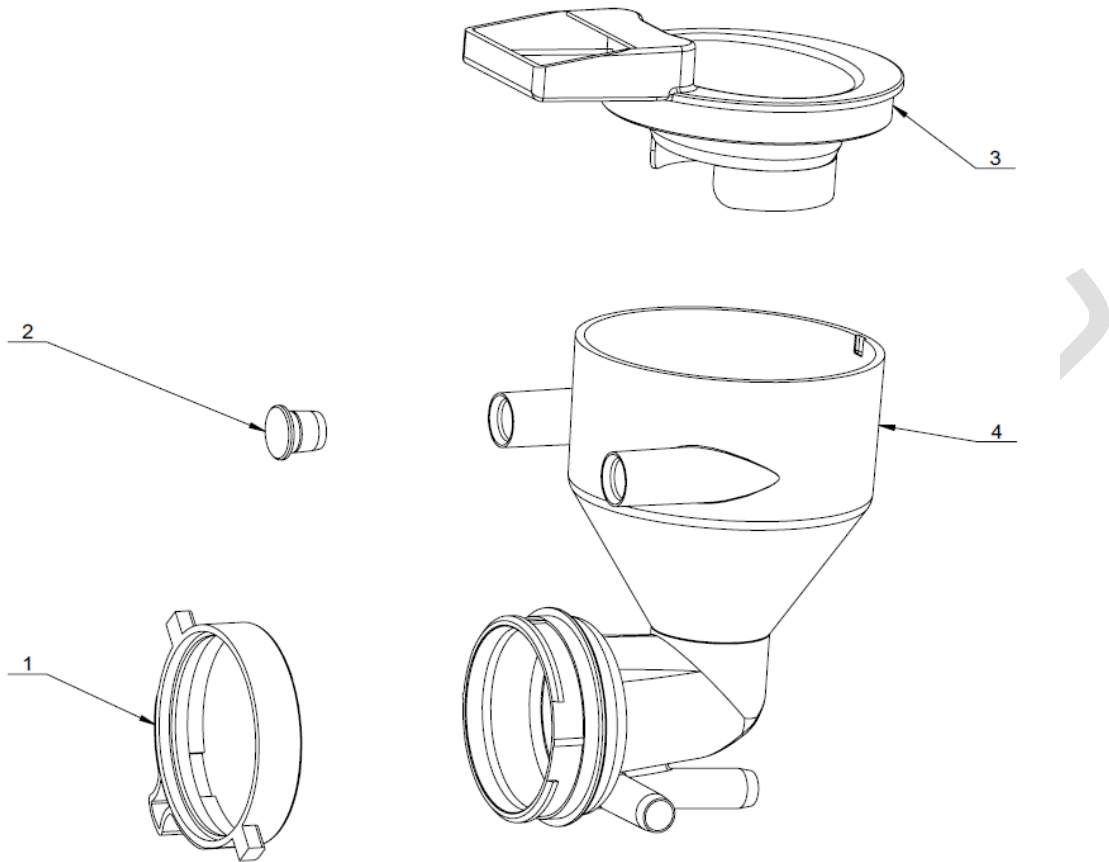

2105050100 Mixer Bowl Assembly (With Water Inlet Cover)

S/N	P/N	Description	Qty	Remark
1	5121050700	Fixing Ring For Mixer	1	
2	5121052900	Mixer Water Inlet Cover	1	
3	5121053000	Mixer Cover	1	
4	5121053100	Mixer Main Bowl	1