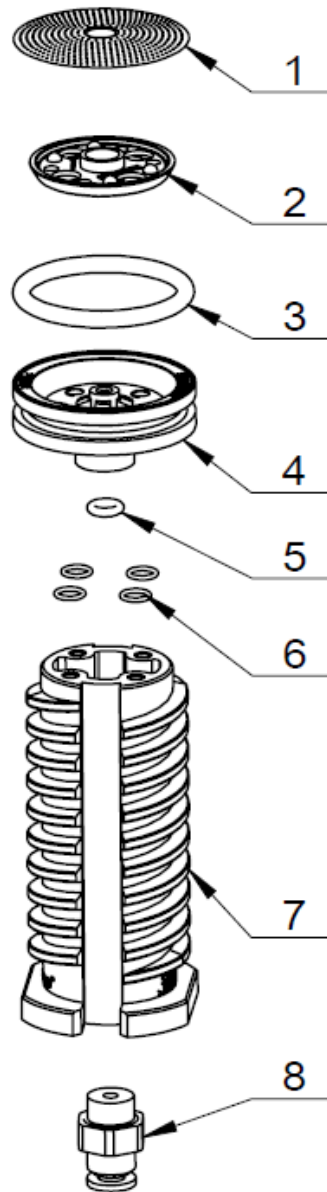

○,A Brewer Pull Rod Assembly

S/N	P/N	Description	Qty	Remark
1	5111067700	Brewer Pull Rod	1	
2	5115051100	Spring For Brewer Lock Catch	1	
3	5114053500	Set Pin For Brewer Lock Catch	1	
4	5111067800	Brewer Lock Catch	1	

○,B Brewer Main Body Frame Assembly

S/N	P/N	Description	Qty	Remark
1	5111068000	Lower Transmission Gear Sleeve	1	
2	5111067600	Lower Transmission Gear	1	
3	5111067900	Three Jaw Drive Gear	1	
4	5114053300	Brew Chamber Shaft	1	
5	5111066600	Brewer Main Body Frame	1	
6	5111067300	Piston Screw Drive Gear	1	
7	5111066700	Dual Gear	1	
8	5114053400	Drive Shaft For Pilot Wheel	1	
9	5111066800	Pilot Wheel	1	

○,C Upper Piston Head Assembly

S/N	P/N	Description	Qty	Remark
1	5111067100	Upper Piston Head	1	
2	5206050800	O Ring ID30x3.5	1	
3	5123059100	Upper Filter(Small)	1	

3111055500 14g Brew Chamber Assembly

S/N	P/N	Description	Qty	Remark
1	5414050100	PTC Heater	1	
2	5111068300	Brew Chamber Shell	1	
3	5116052200	Brew Chamber Sealing Ring	1	
4	5111068400	14g Brew Chamber	1	
5	5124050400	Aluminum Heat Conducting Plate	2	
6	○,A	Lower Piston Assembly	1	
7	5111068200	Gear Box Upper Cover	1	
8	5111067300	Piston Screw Drive Gear	1	
9	5111067500	Three Jaw Transmission Gear	1	
10	5111068100	Gear Box Lower Cover	1	

○,A Lower Piston Assembly

S/N	P/N	Description	Qty	Remark
1	5123059600	Lower Filter	1	
2	5111068700	Filter Supporter	1	
3	5206050800	O Ring ID30x3.5	1	
4	5111068600	Lower Piston Head	1	
5	5206050600	O Ring ID4X1.8	1	
6	5116052900	O Ring ID4.7x0.9	4	
7	5111068500	Lower Piston Screw	1	
8	3201051800	Quick Connector D4 G1-8	1	